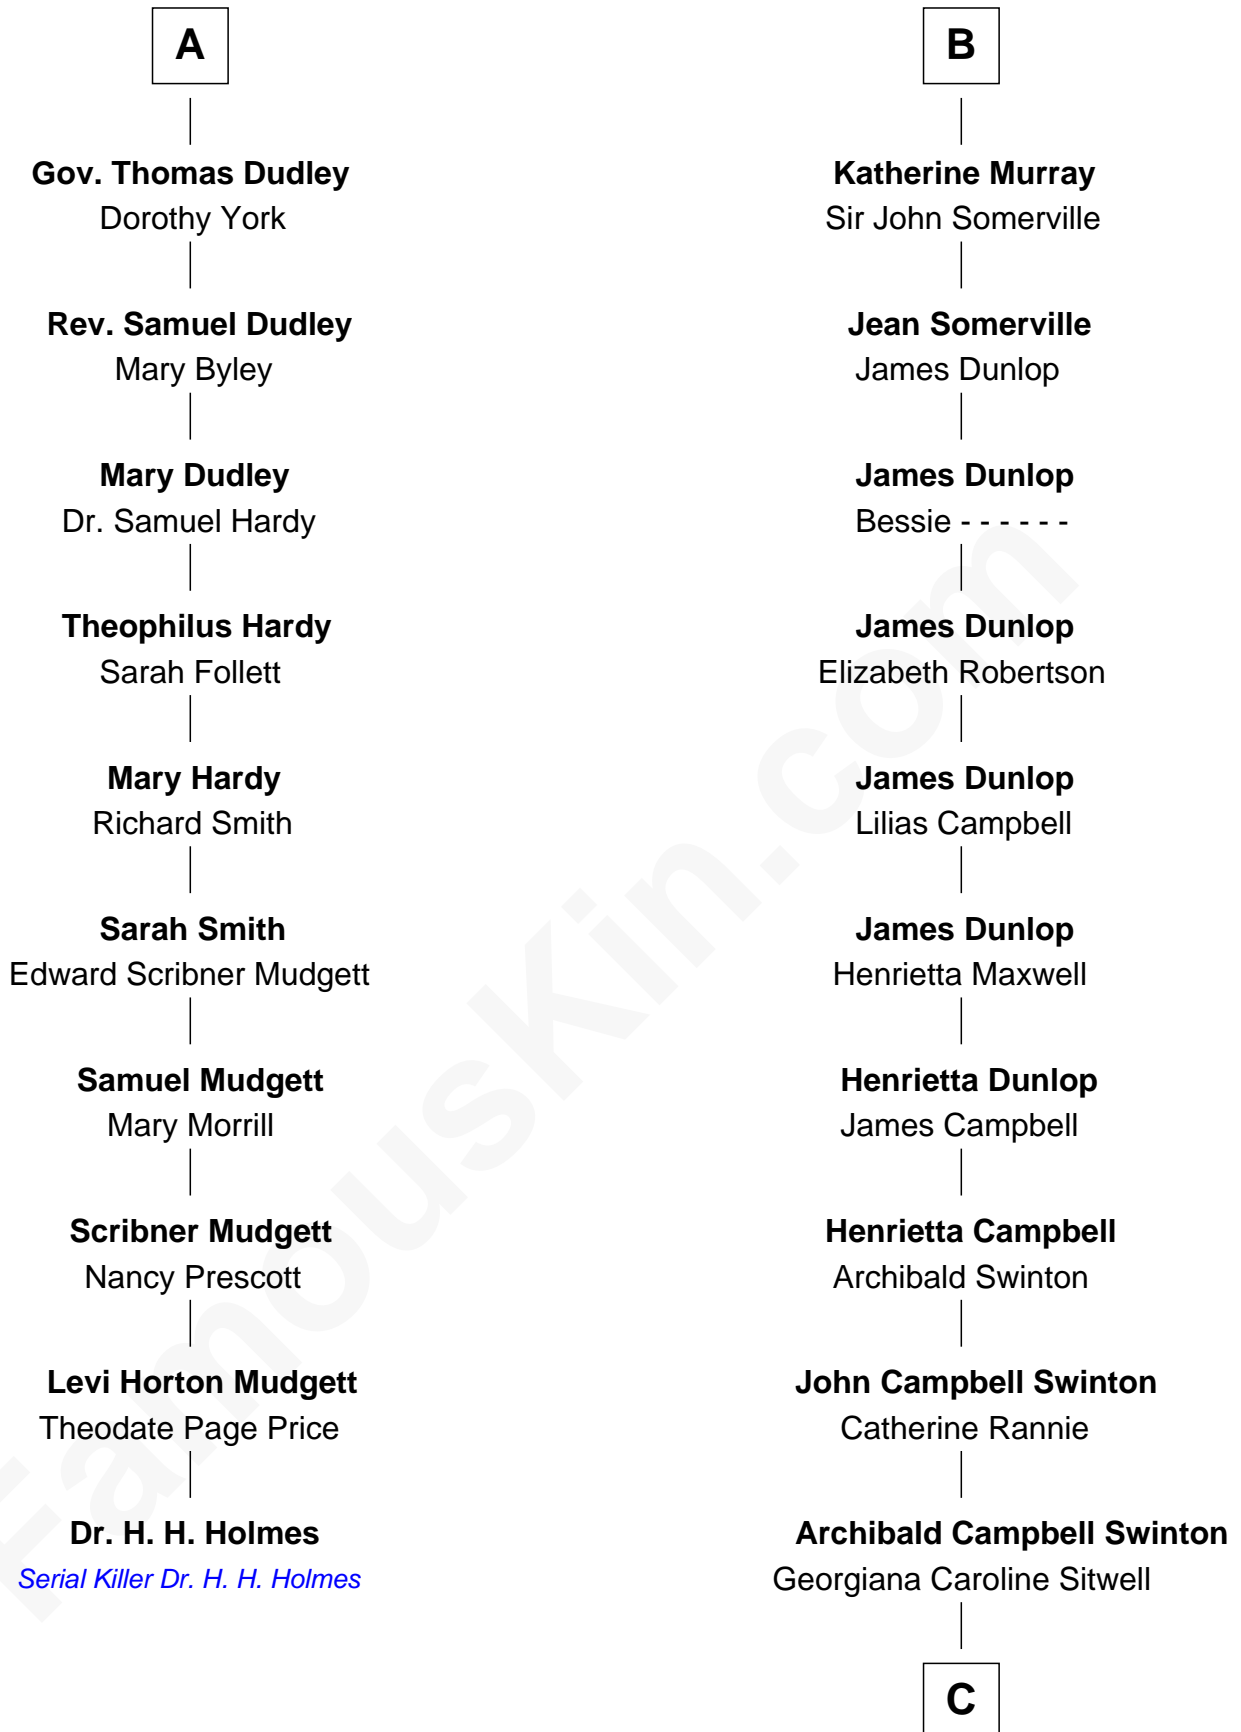

# FamousKin.com Relationship Chart of

**Dr. H. H. Holmes**

*Serial Killer aka "Devil in the White City"*

16th cousin 4 times removed of

**Tilda Swinton**

*Movie Actress*

**Sir Thomas de Holand**

Alice Fitzalan

C

**George Sitwell Campbell Swinton**

Elizabeth Ebsworth

**Alan Henry Campbell Swinton**

Mariora Beatrice Evelyn Rochfort Alers-Hankey

**Sir John Swinton**

Judith Balfour Killen

**Tilda Swinton**

*Movie Actress*