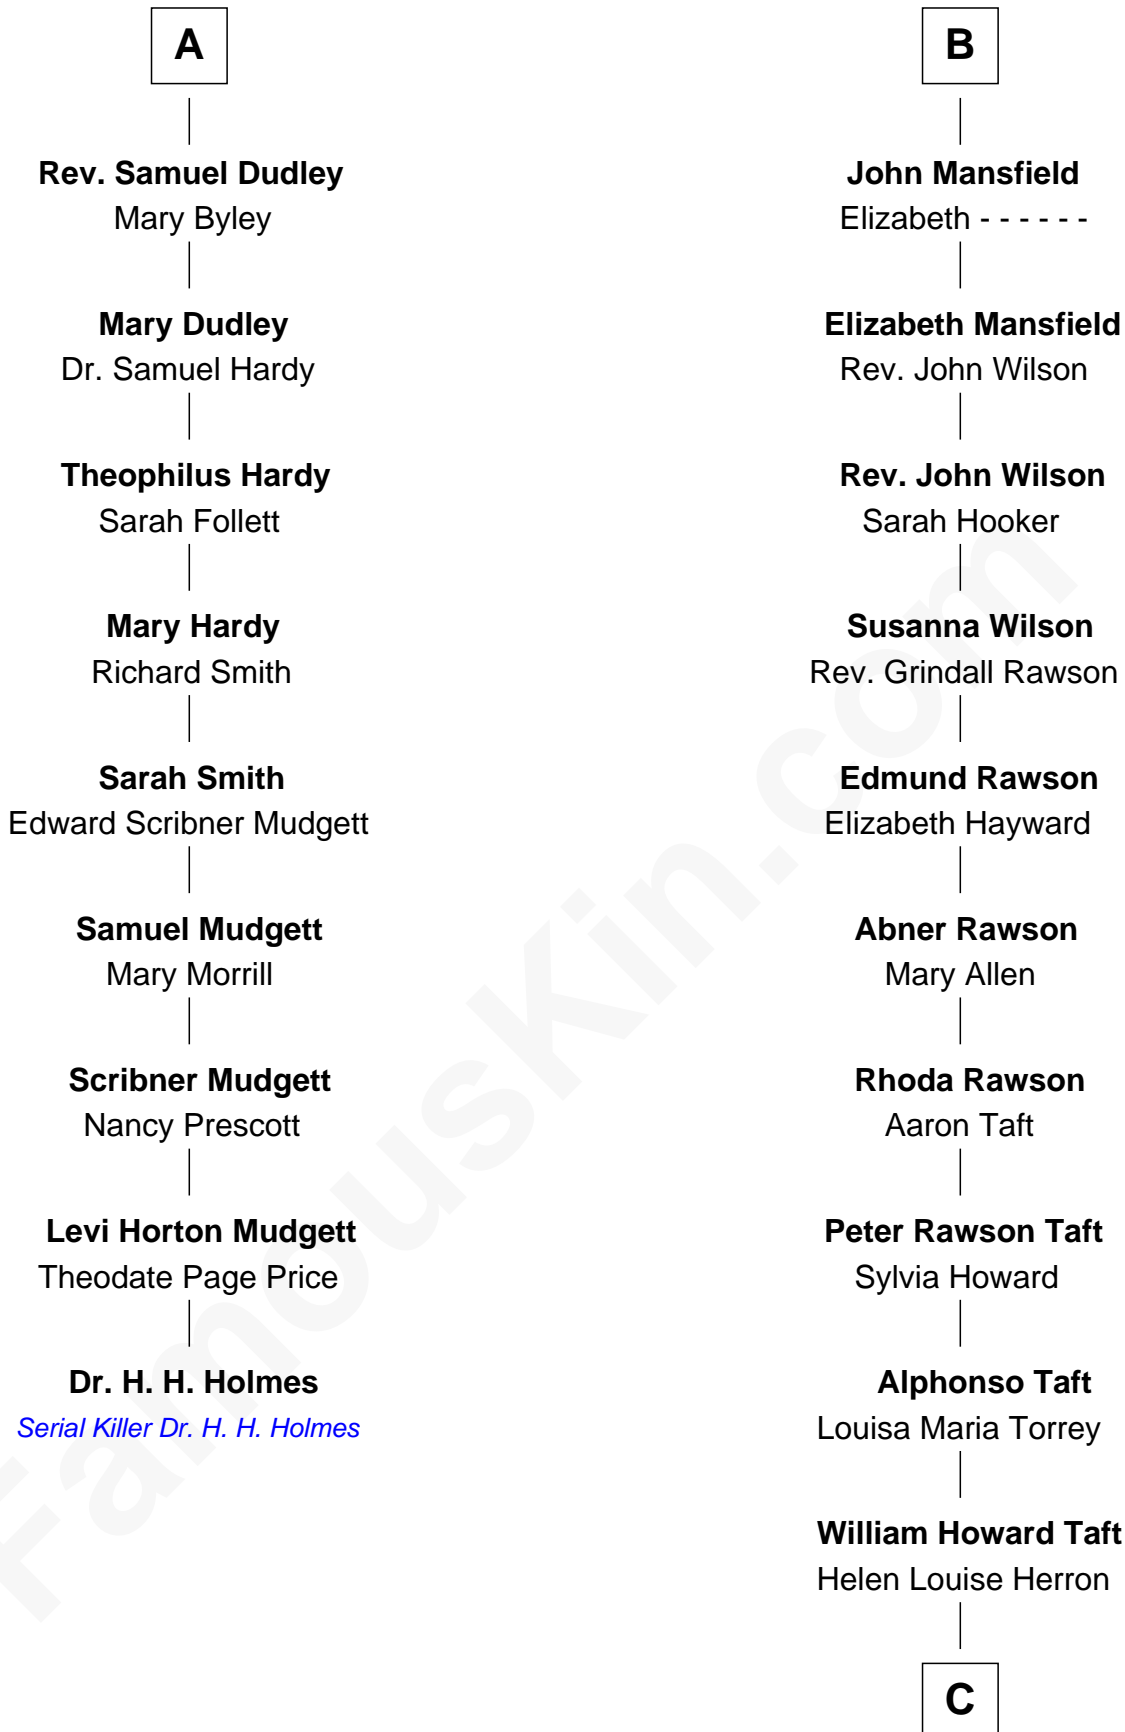

# FamousKin.com Relationship Chart of

**Dr. H. H. Holmes**

*Serial Killer aka "Devil in the White City"*

15th cousin 4 times removed of

**Bob Taft**

*67th Governor of Ohio*

**C**

**Robert Alphonso Taft**  
Martha Wheaton Bowers

**Robert Alphonso Taft**  
Blanca Duncan Noël

**Bob Taft**  
*67th Governor of Ohio*

FamousKin.com