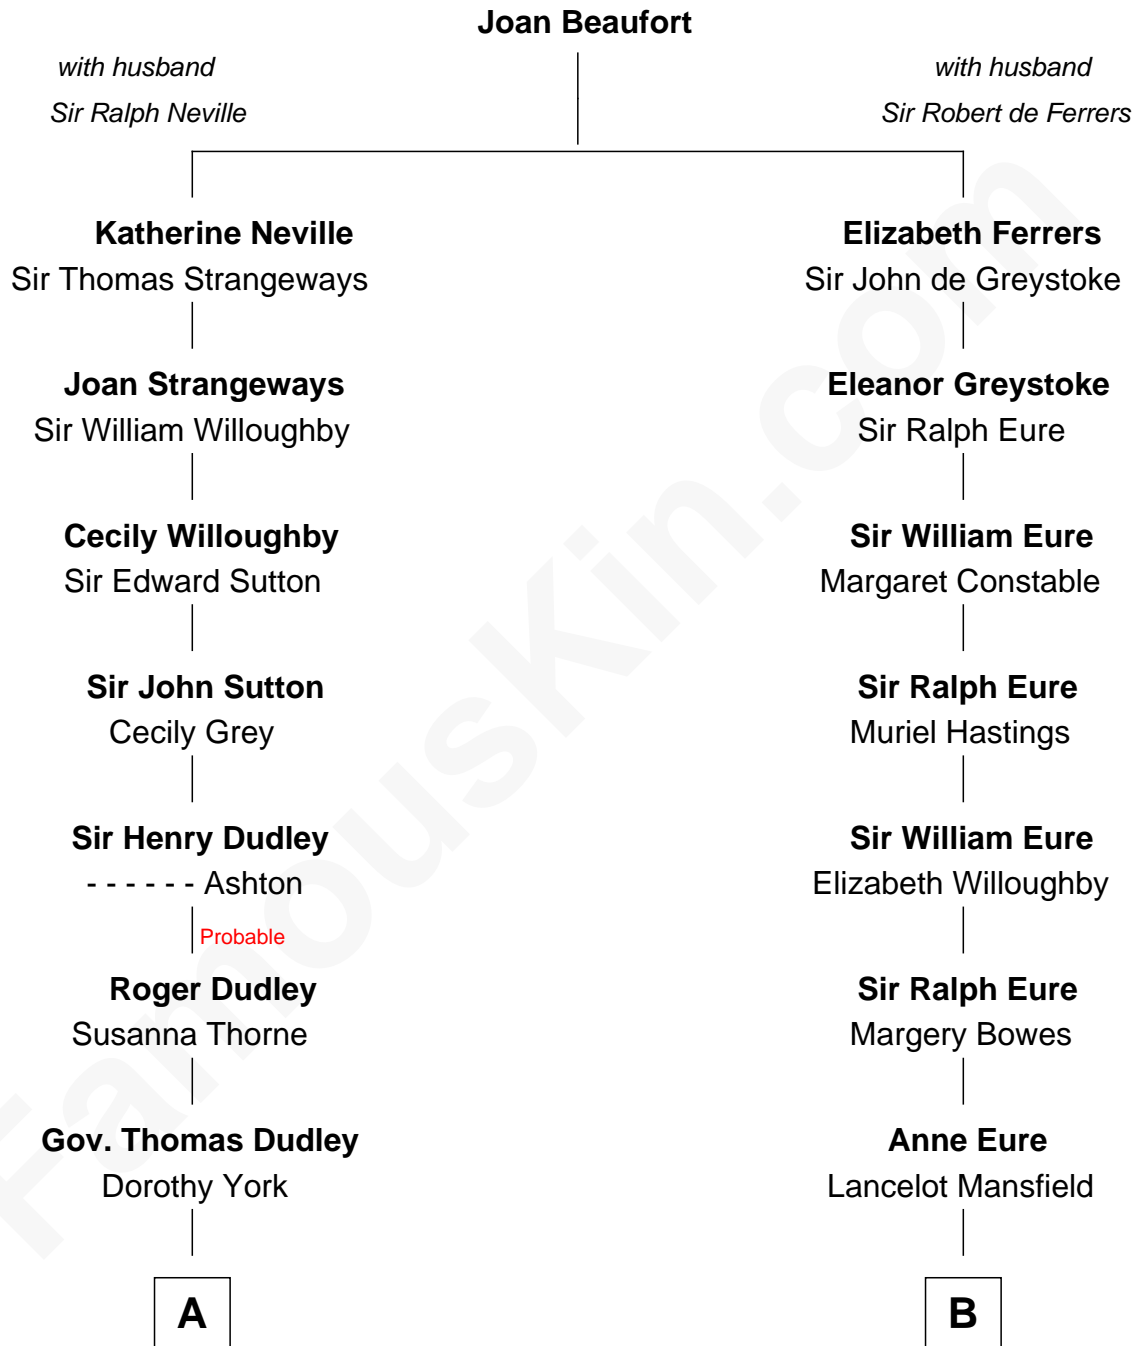

# FamousKin.com Relationship Chart of

**Dr. H. H. Holmes**

*Serial Killer aka "Devil in the White City"*

15th cousin 4 times removed of

**Bob Taft**

*67th Governor of Ohio*

**C**

**Robert Alphonso Taft**  
Martha Wheaton Bowers

**Robert Alphonso Taft**  
Blanca Duncan Noël

**Bob Taft**  
*67th Governor of Ohio*

FamousKin.com