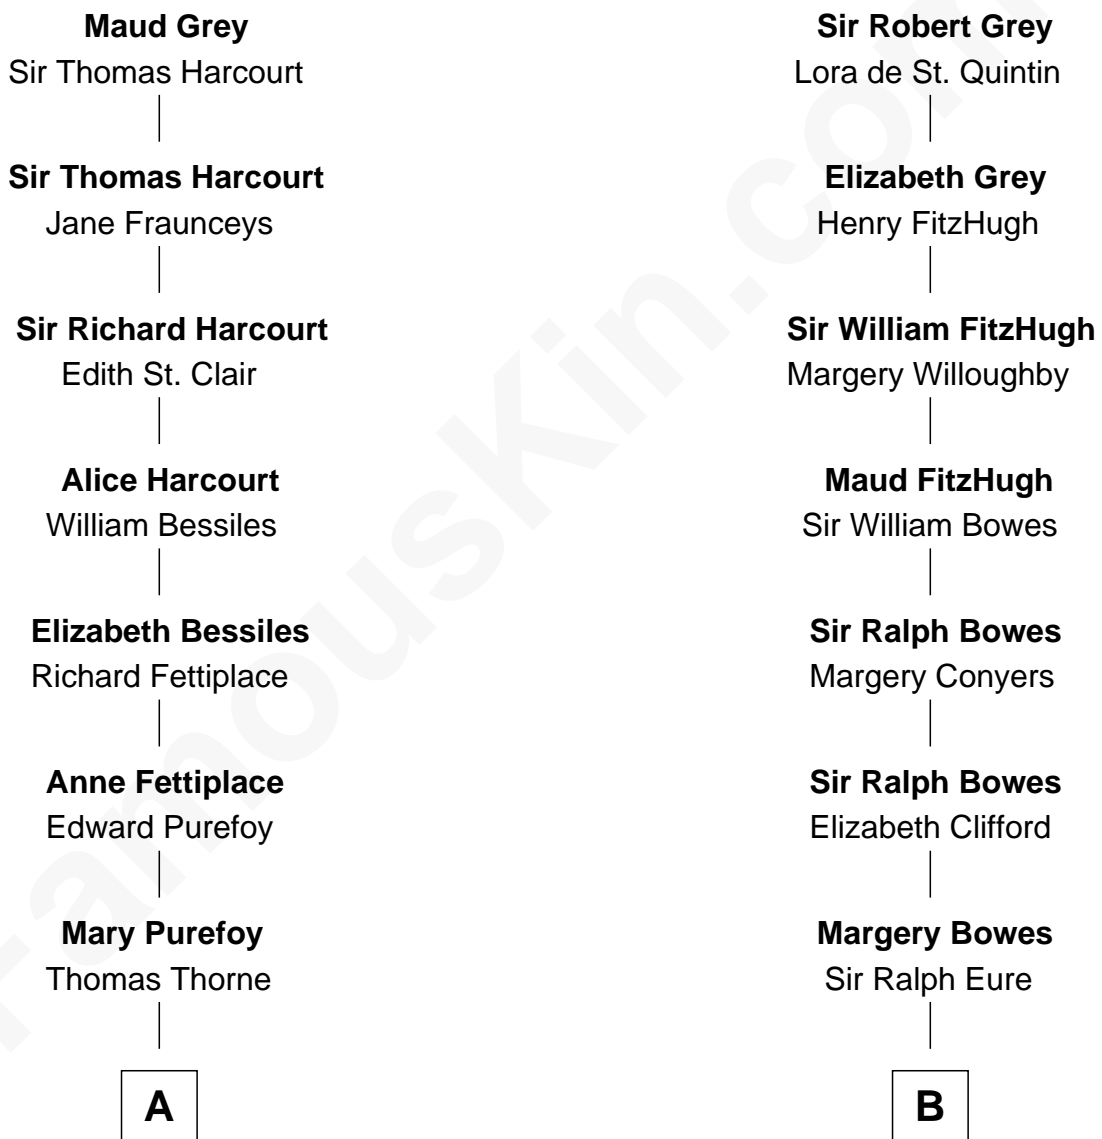

# FamousKin.com Relationship Chart of

**Dr. H. H. Holmes**

*Serial Killer aka "Devil in the White City"*

17th cousin 3 times removed of

**Bob Taft**

*67th Governor of Ohio*

**Sir John Grey**

Avice Marmion

**C**

**William Howard Taft**

Helen Louise Herron

**Robert Alphonso Taft**

Martha Wheaton Bowers

**Robert Alphonso Taft**

Blanca Duncan Noël

**Bob Taft**