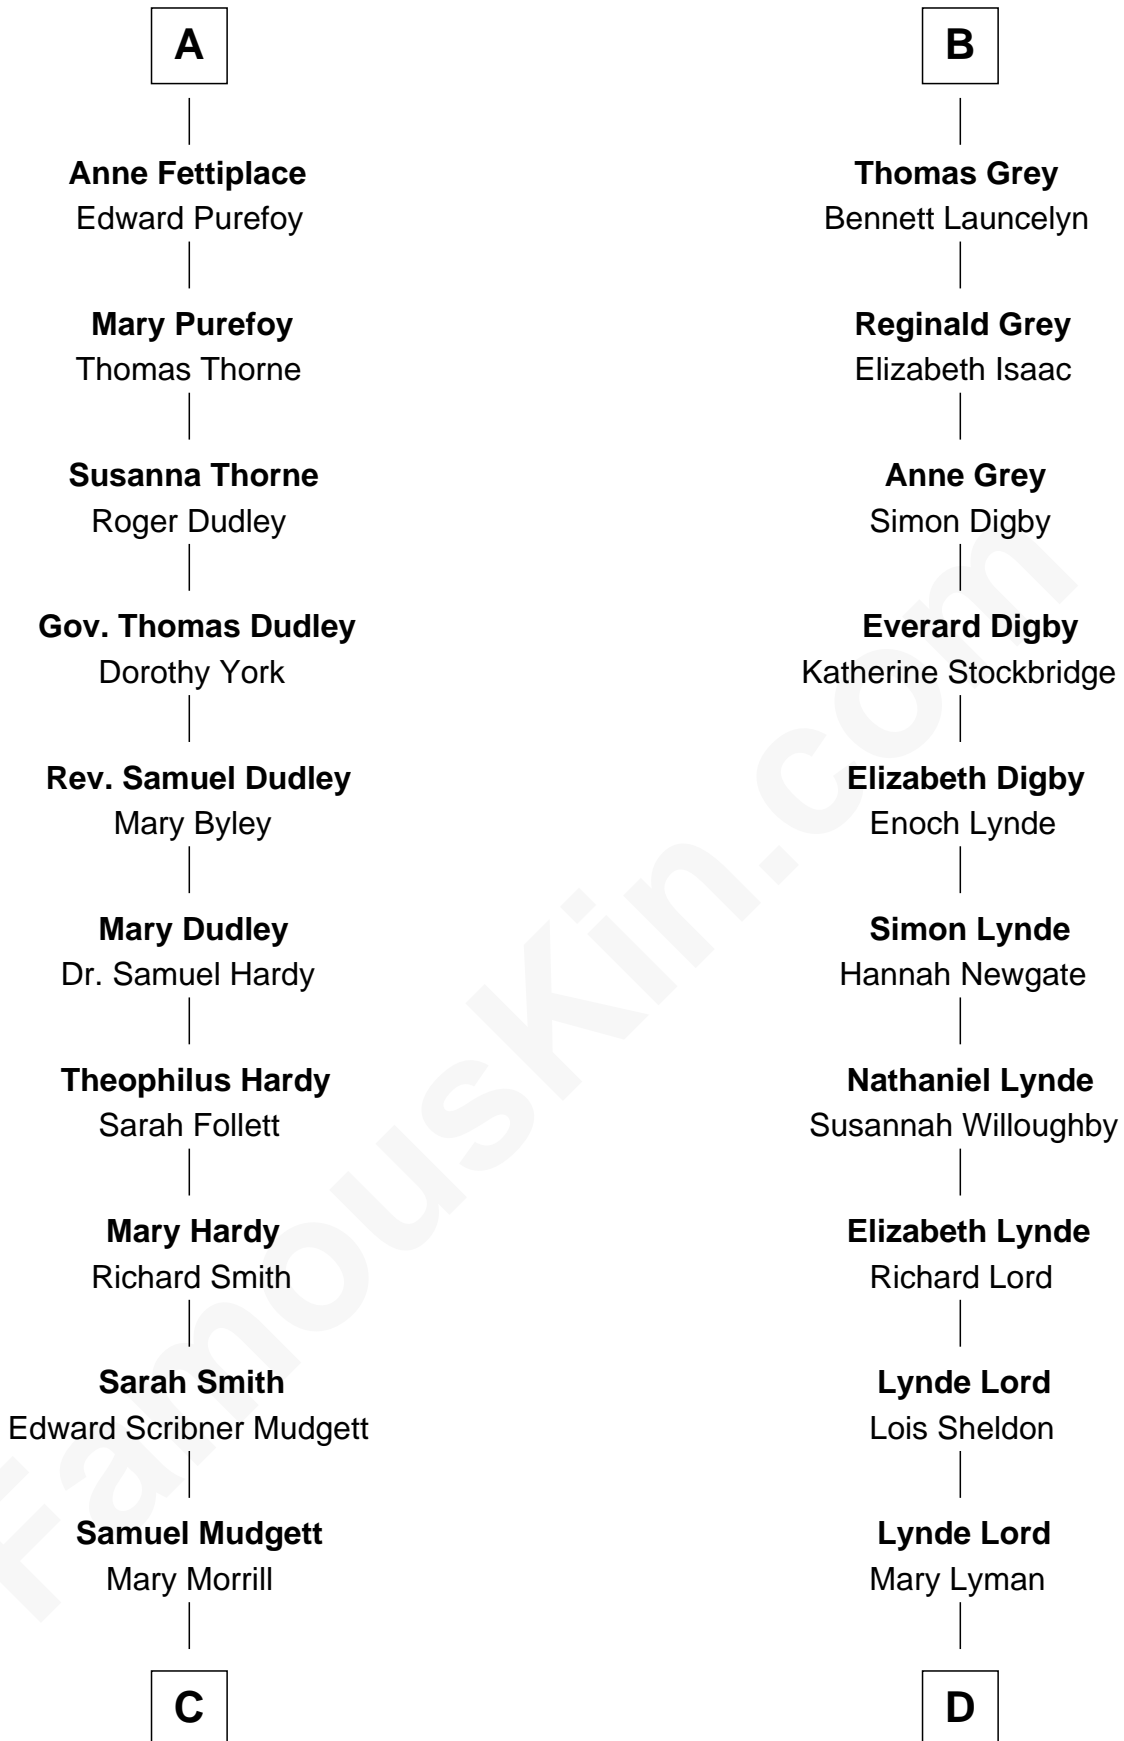

FamousKin.com Relationship Chart of

Dr. H. H. Holmes

Serial Killer aka "Devil in the White City"

19th cousin 2 times removed of

Henry Sturgis Morgan

Co-Founder of Morgan Stanley

C

Scribner Mudgett

Nancy Prescott

Levi Horton Mudgett

Theodate Page Price

Dr. H. H. Holmes

Serial Killer Dr. H. H. Holmes

D

Mary Sheldon Lord

John Pierpont