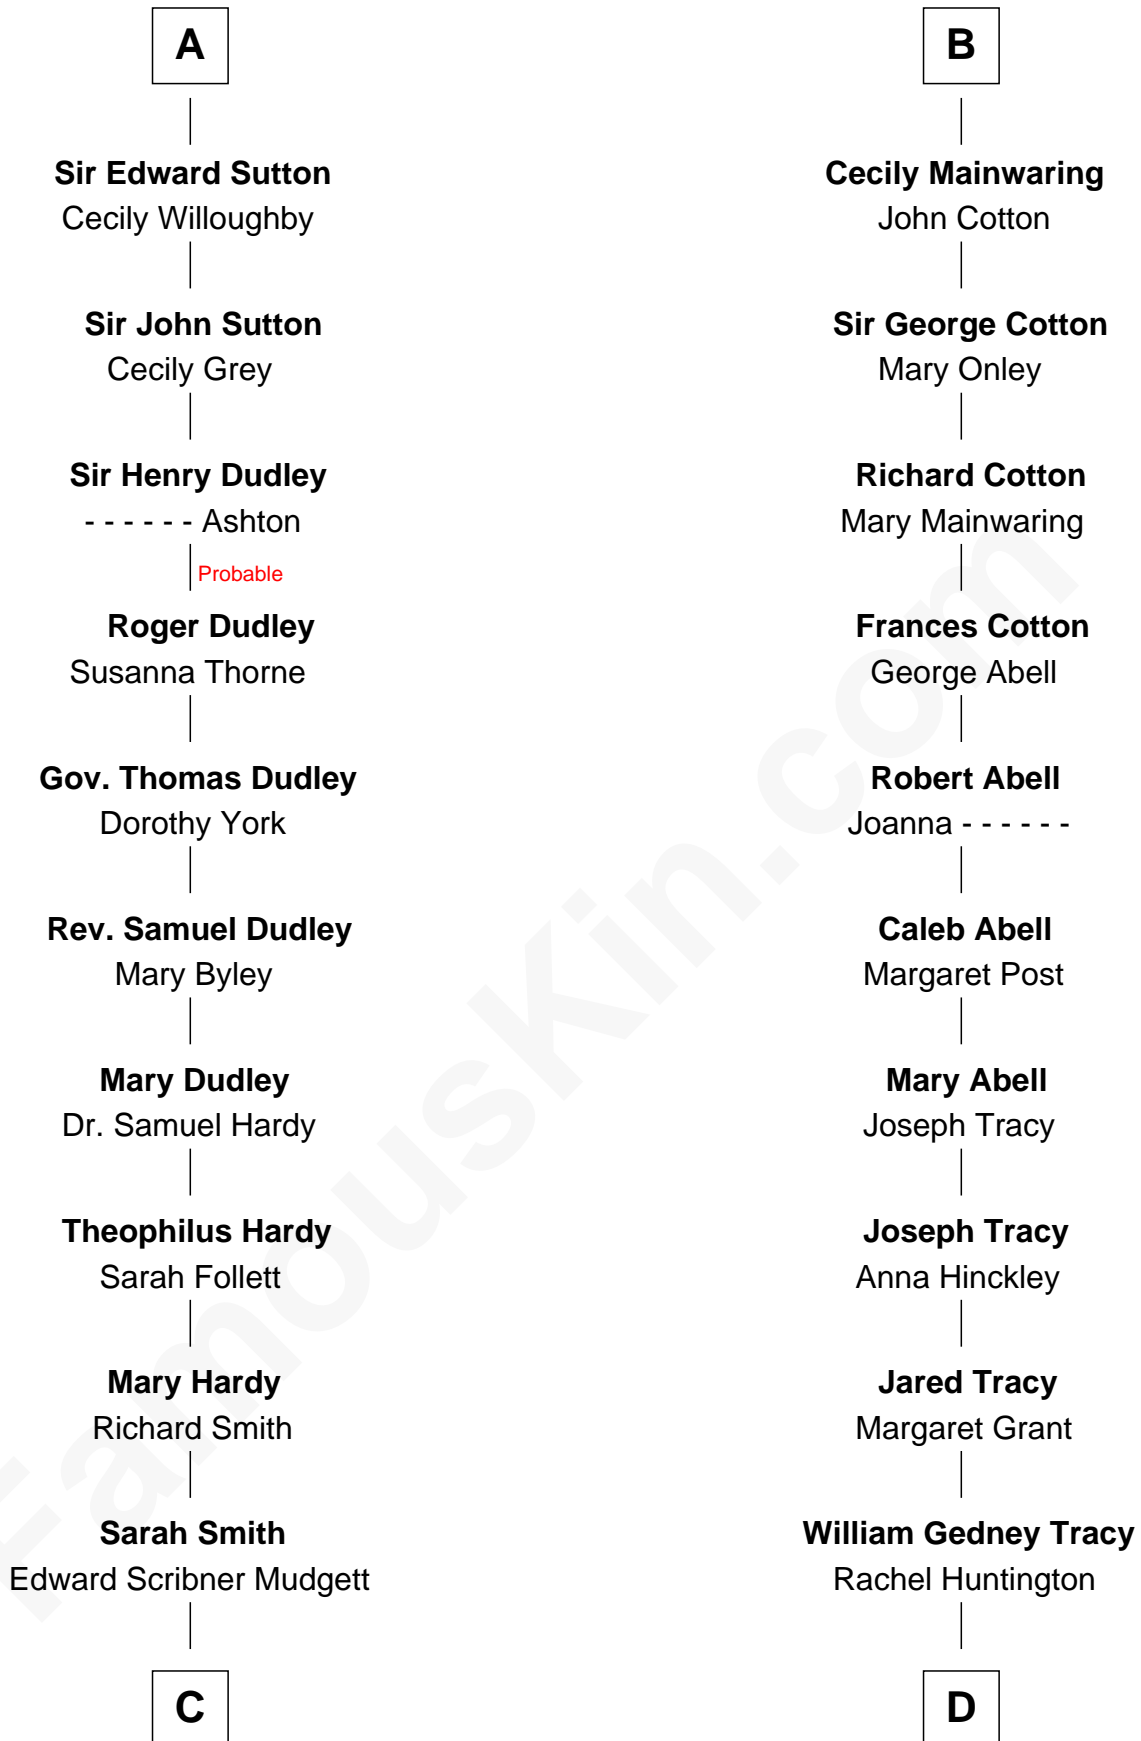

FamousKin.com Relationship Chart of

Dr. H. H. Holmes

Serial Killer aka "Devil in the White City"

19th cousin 1 time removed of

J.P. Morgan, Jr.

American Banker and Philanthropist

Sir Richard FitzRoy

Rose de Dover

Serial Killer Dr. H. H. Holmes

D

Charles F. Tracy

Louisa Kirkland

Frances Louisa Tracy

John Pierpont Morgan

J.P. Morgan, Jr.

American Banker and Philanthropist