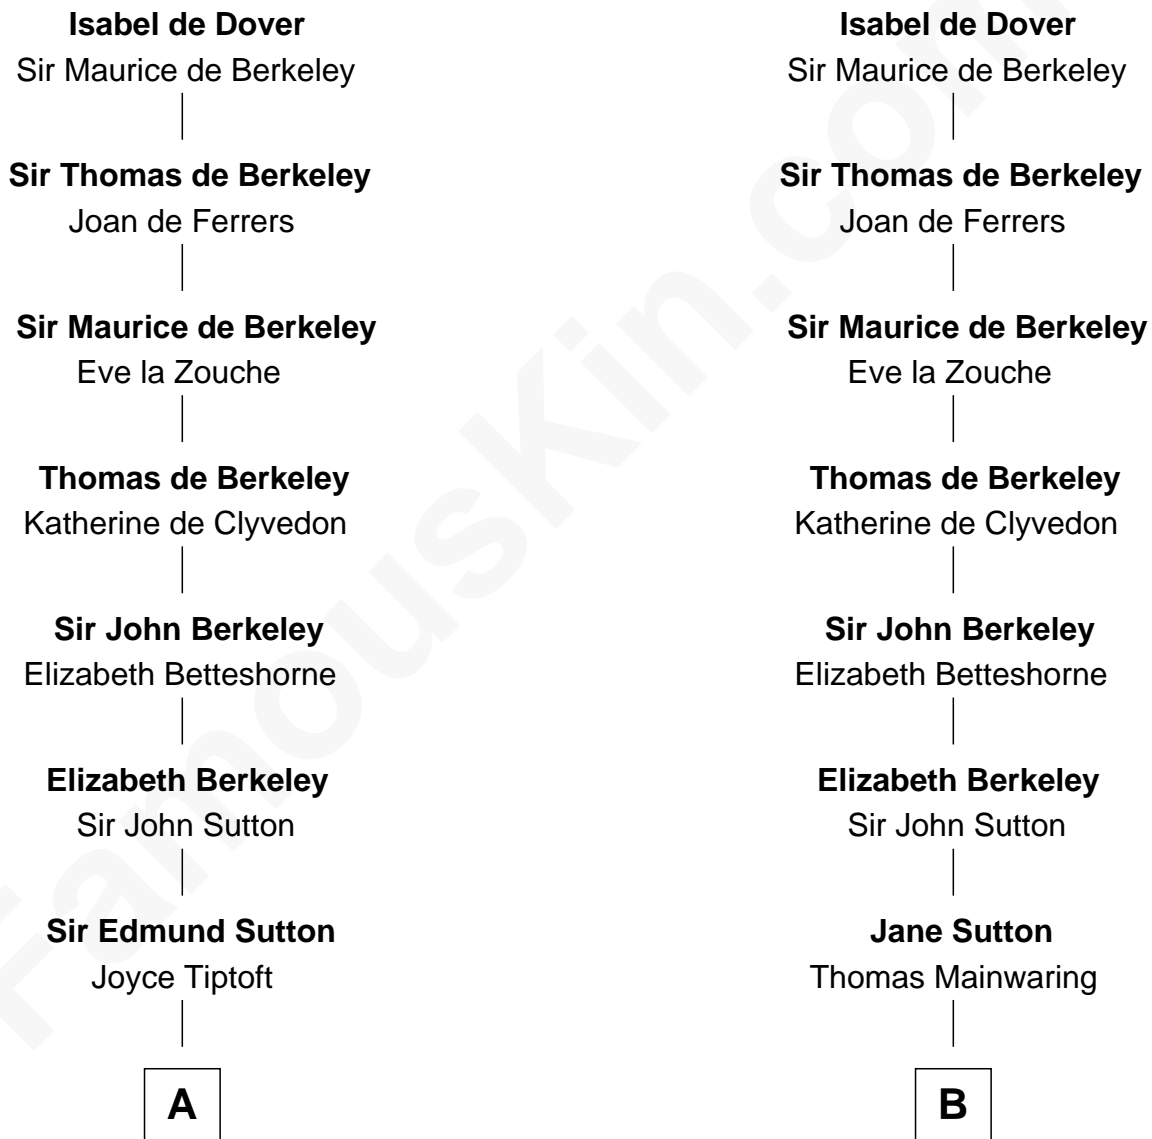

FamousKin.com Relationship Chart of

Dr. H. H. Holmes

Serial Killer aka "Devil in the White City"

19th cousin 1 time removed of

J.P. Morgan, Jr.

American Banker and Philanthropist

Sir Richard FitzRoy

Rose de Dover