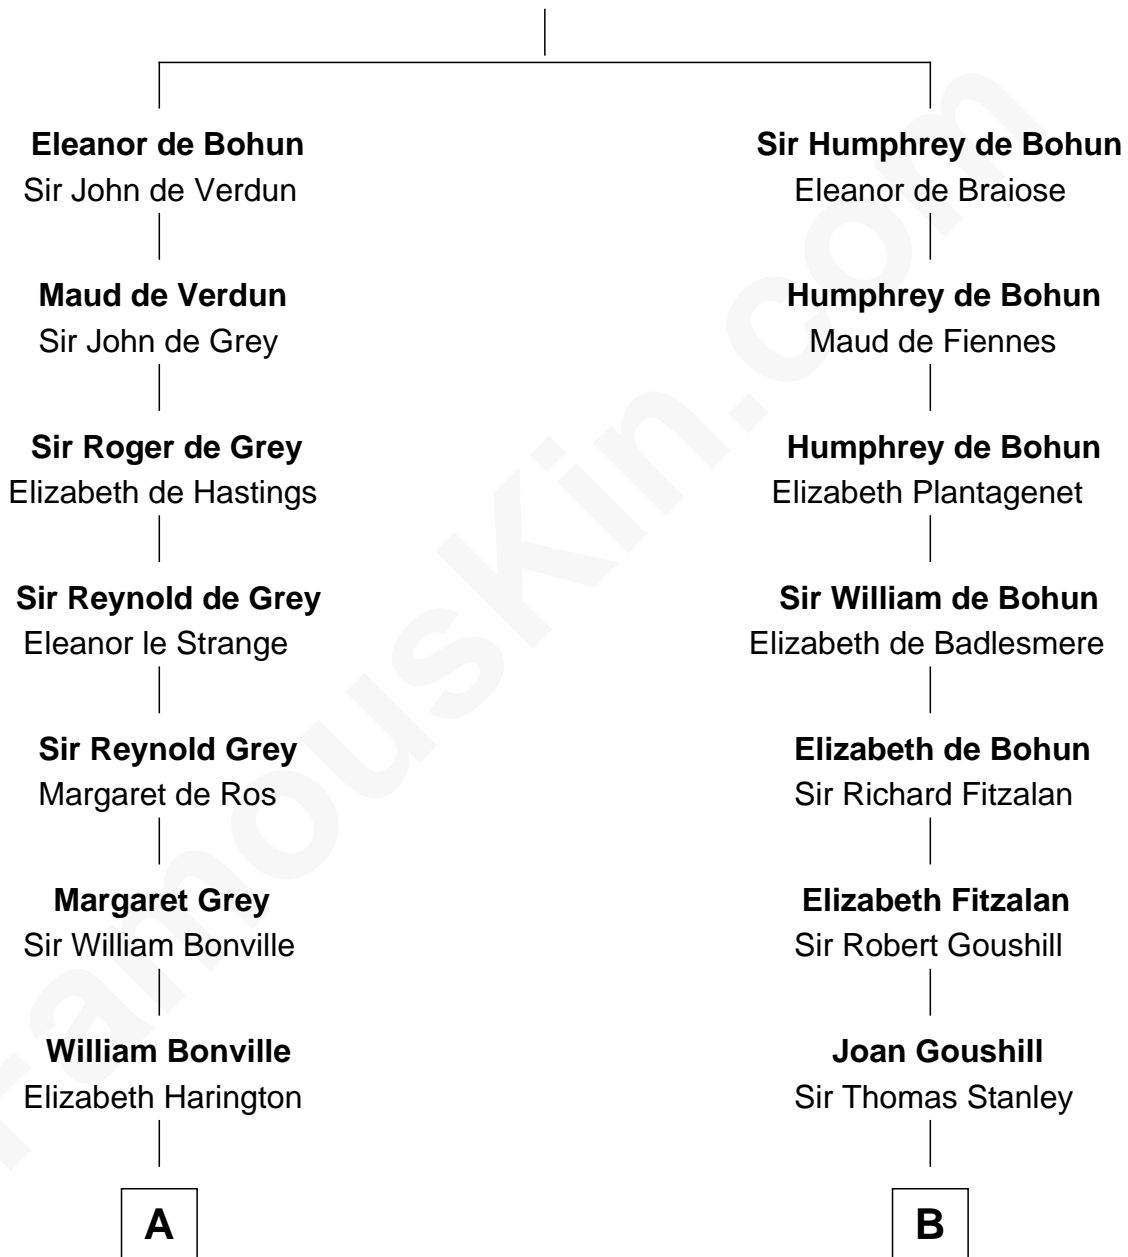

FamousKin.com Relationship Chart of

Dr. H. H. Holmes

Serial Killer aka "Devil in the White City"

19th cousin 2 times removed of

Fitzhugh Lee

40th Governor of Virginia

Sir Humphrey de Bohun

Maud of Eu

C

Sarah Smith
Edward Scribner Mudgett

Samuel Mudgett
Mary Morrill

Scribner Mudgett
Nancy Prescott

Levi Horton Mudgett
Theodate Page Price

Dr. H. H. Holmes
Serial Killer Dr. H. H. Holmes

D

Maj. Gen. Henry Lee
Anne Hill Carter

Sydney Smith Lee
Anna Maria Mason

Fitzhugh Lee
40th Governor of Virginia