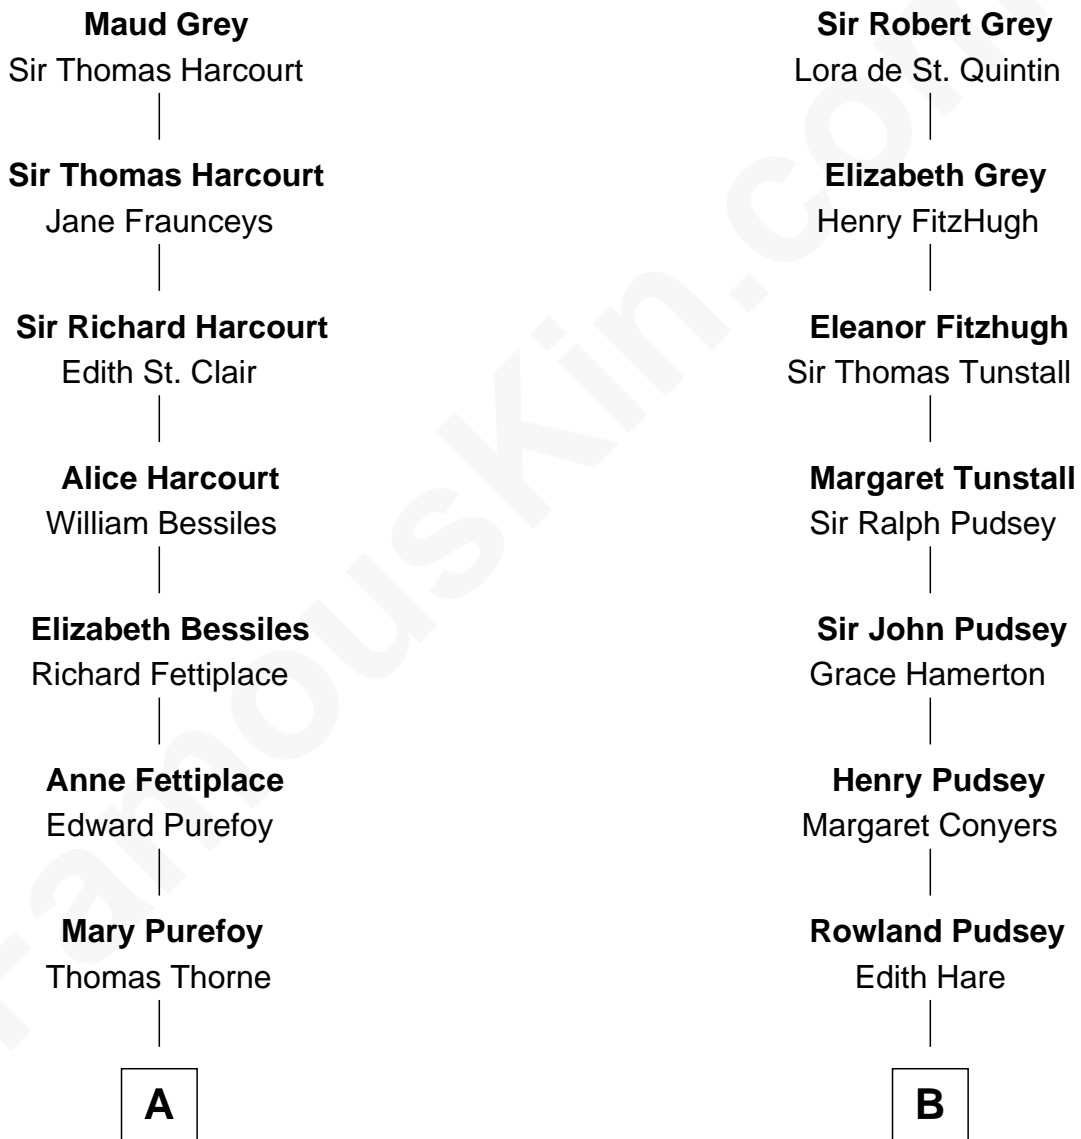

FamousKin.com Relationship Chart of

Dr. H. H. Holmes

Serial Killer aka "Devil in the White City"

17th cousin 1 time removed of

Fitzhugh Lee

40th Governor of Virginia

Sir John Grey

Avice Marmion

C

Sydney Smith Lee

Anna Maria Mason

Fitzhugh Lee

40th Governor of Virginia

FamousKin.com