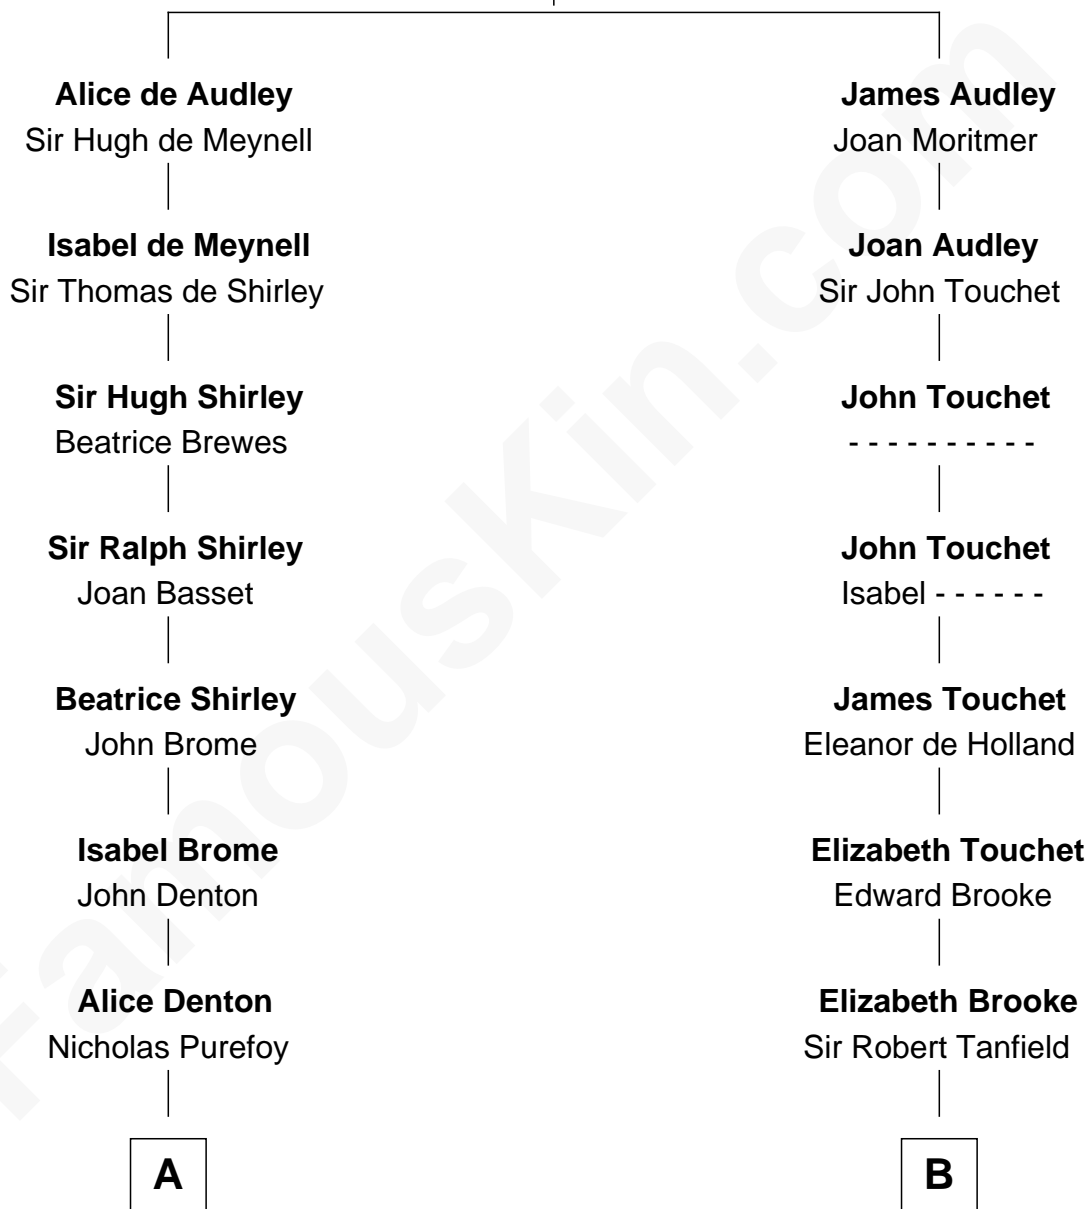

# FamousKin.com Relationship Chart of

**Dr. H. H. Holmes**

*Serial Killer aka "Devil in the White City"*

19th cousin 1 time removed of

**Fitzhugh Lee**

*40th Governor of Virginia*

**Sir Nicholas Audley**

Joan Martin

**C**

**Scribner Mudgett**

Nancy Prescott

**Levi Horton Mudgett**

Theodate Page Price

**Dr. H. H. Holmes**

*Serial Killer Dr. H. H. Holmes*

**D**

**Col. Henry Lee**

Lucy Grymes

**Maj. Gen. Henry Lee**

Anne Hill Carter

**Sydney Smith Lee**

Anna Maria Mason

**Fitzhugh Lee**

*40th Governor of Virginia*