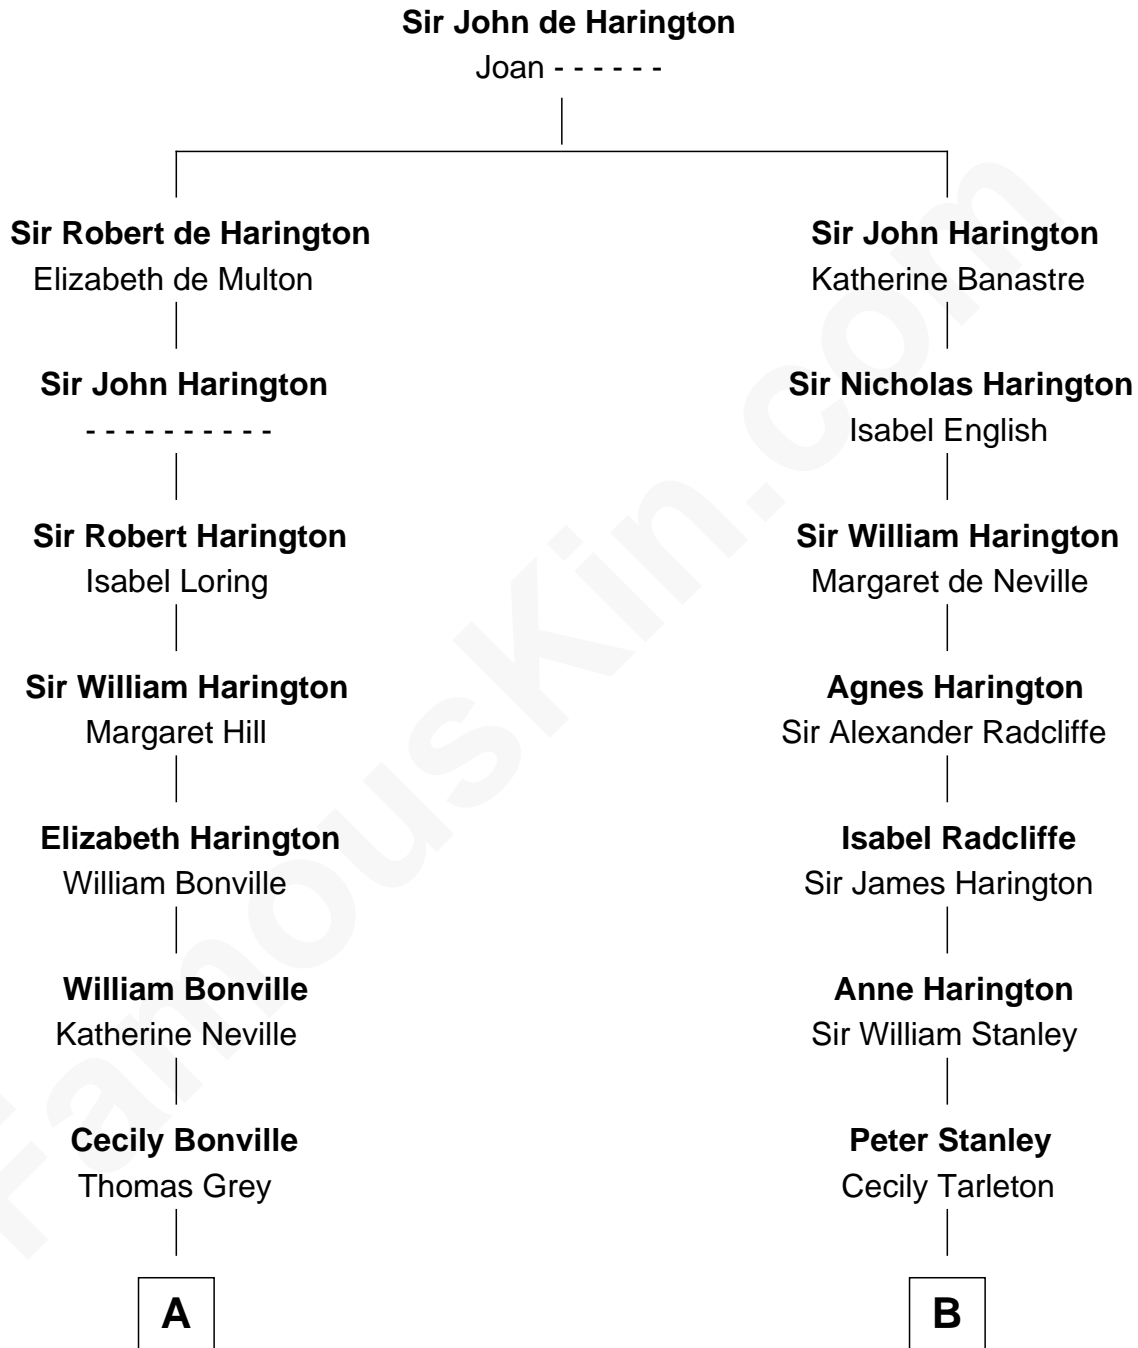

FamousKin.com Relationship Chart of

Dr. H. H. Holmes

Serial Killer aka "Devil in the White City"

13th cousin 6 times removed of

Thomas Sim Lee

2nd and 7th Governor of Maryland

C

—
Scribner Mudgett

Nancy Prescott

—
Levi Horton Mudgett

Theodate Page Price

—
Dr. H. H. Holmes

Serial Killer Dr. H. H. Holmes

FamousKin.com