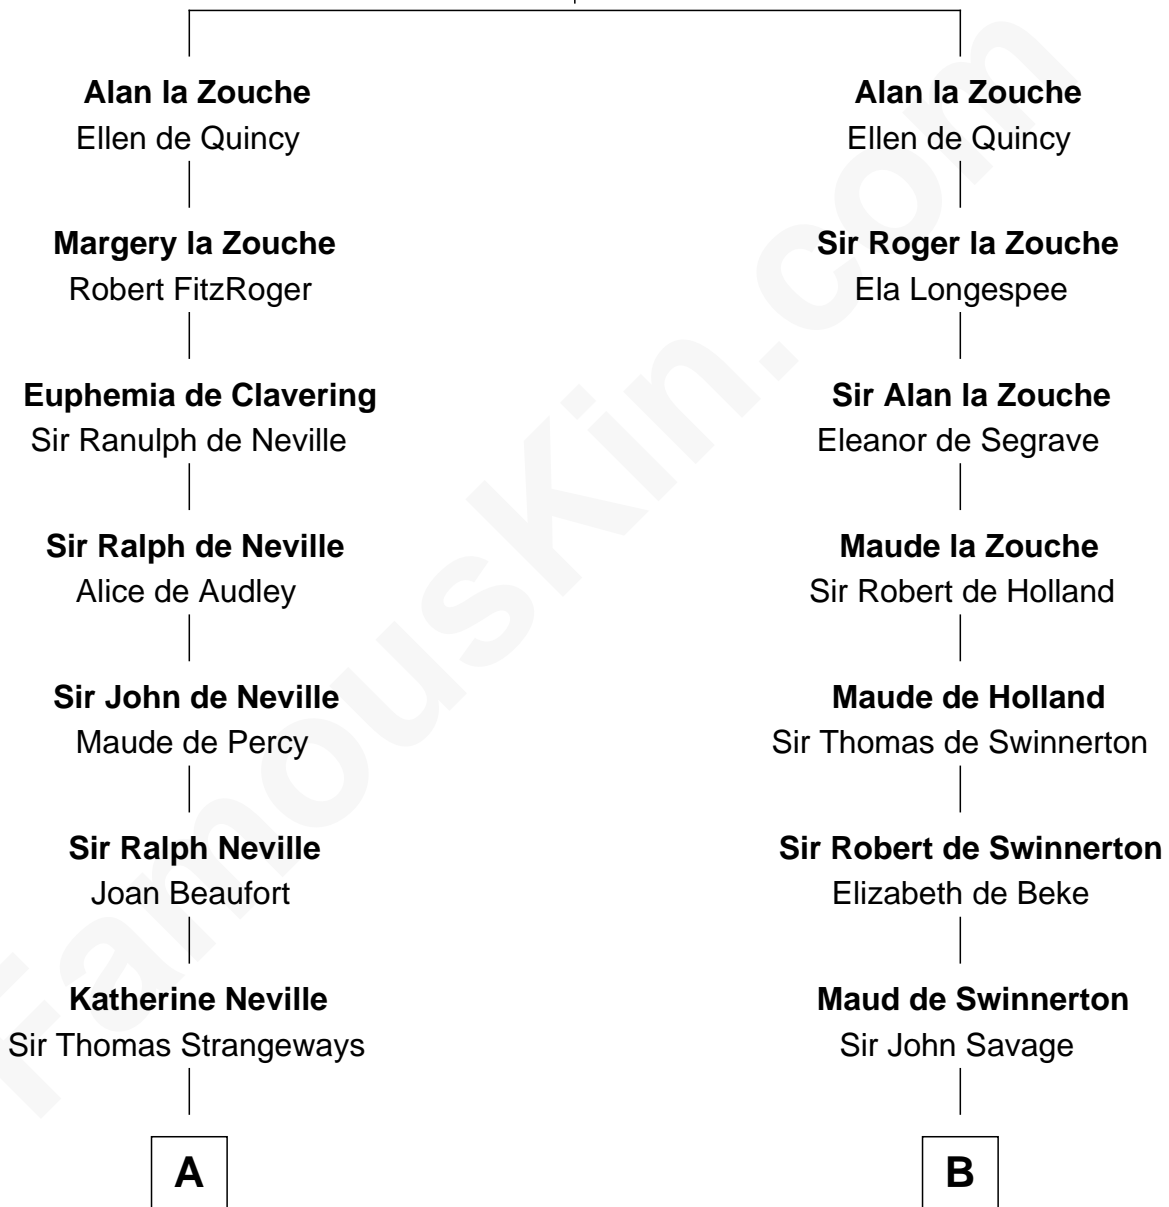

FamousKin.com Relationship Chart of

Dr. H. H. Holmes

Serial Killer aka "Devil in the White City"

18th cousin 3 times removed of

Thomas Sim Lee

2nd and 7th Governor of Maryland

Roger la Zouche

Margaret Biset

C

Sarah Smith
Edward Scribner Mudgett

Samuel Mudgett
Mary Morrill

Scribner Mudgett
Nancy Prescott

Levi Horton Mudgett
Theodate Page Price

Dr. H. H. Holmes
Serial Killer Dr. H. H. Holmes

D

Thomas Lee
Christiana Sim