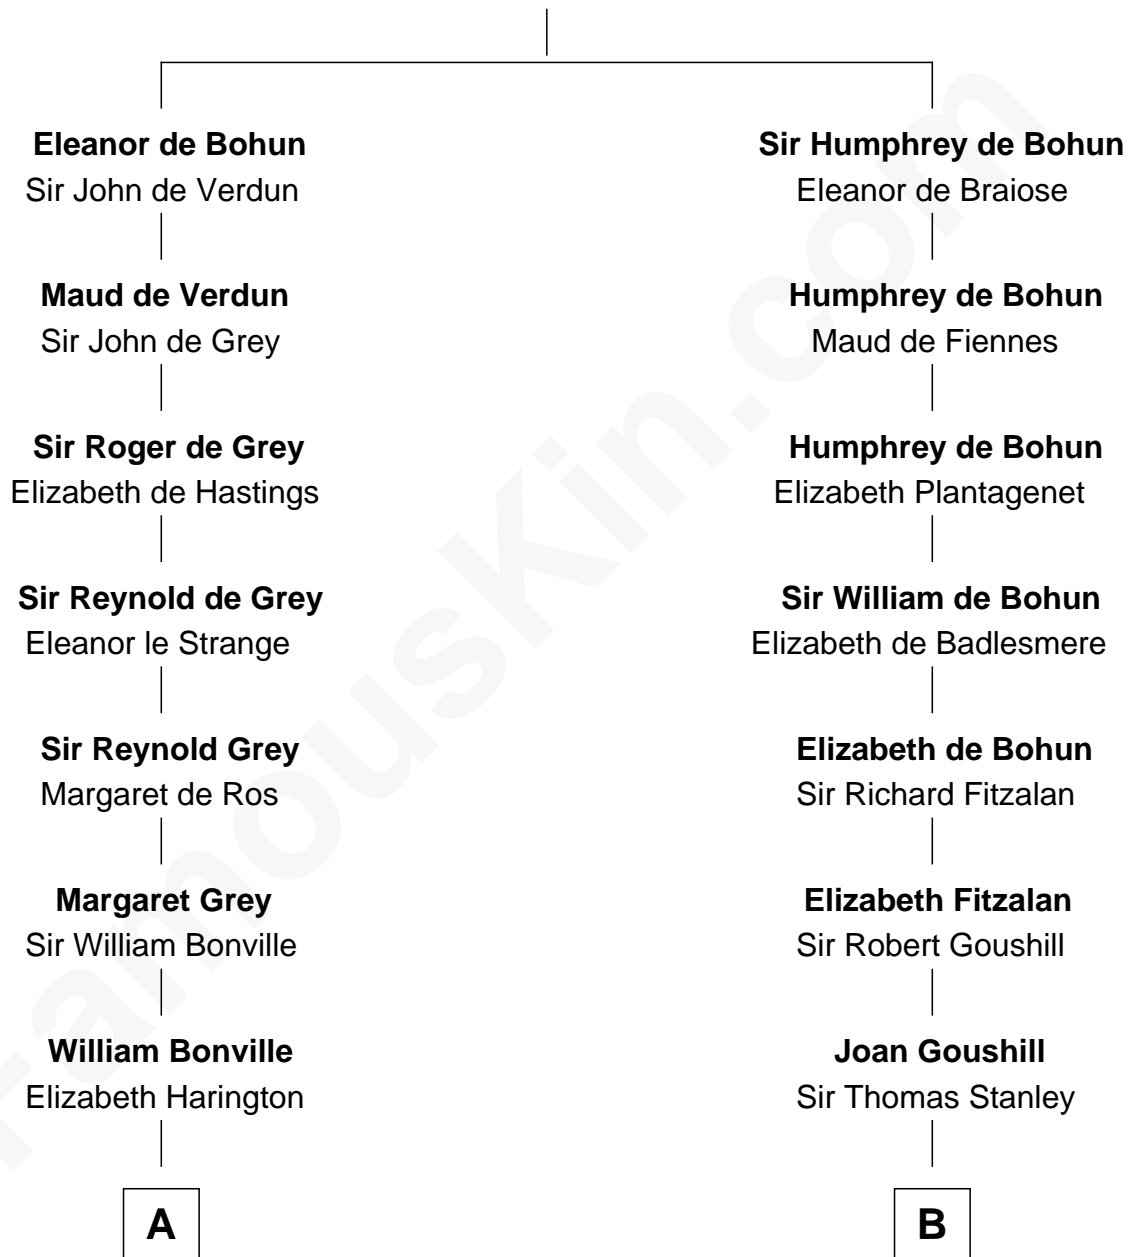

## Relationship Chart of

**Dr. H. H. Holmes**

*Serial Killer aka "Devil in the White City"*

18th cousin 3 times removed of

**Edward Lloyd V**

*13th Governor of Maryland*

**Sir Humphrey de Bohun**

Maud of Eu

**C**

**Sarah Smith**  
Edward Scribner Mudgett

**Samuel Mudgett**  
Mary Morrill

**Scribner Mudgett**  
Nancy Prescott

**Levi Horton Mudgett**  
Theodate Page Price

**Dr. H. H. Holmes**  
*Serial Killer Dr. H. H. Holmes*

**D**

**Col. Edward Lloyd**  
Elizabeth Tayloe

**Edward Lloyd V**  
*13th Governor of Maryland*

FamousKin.com