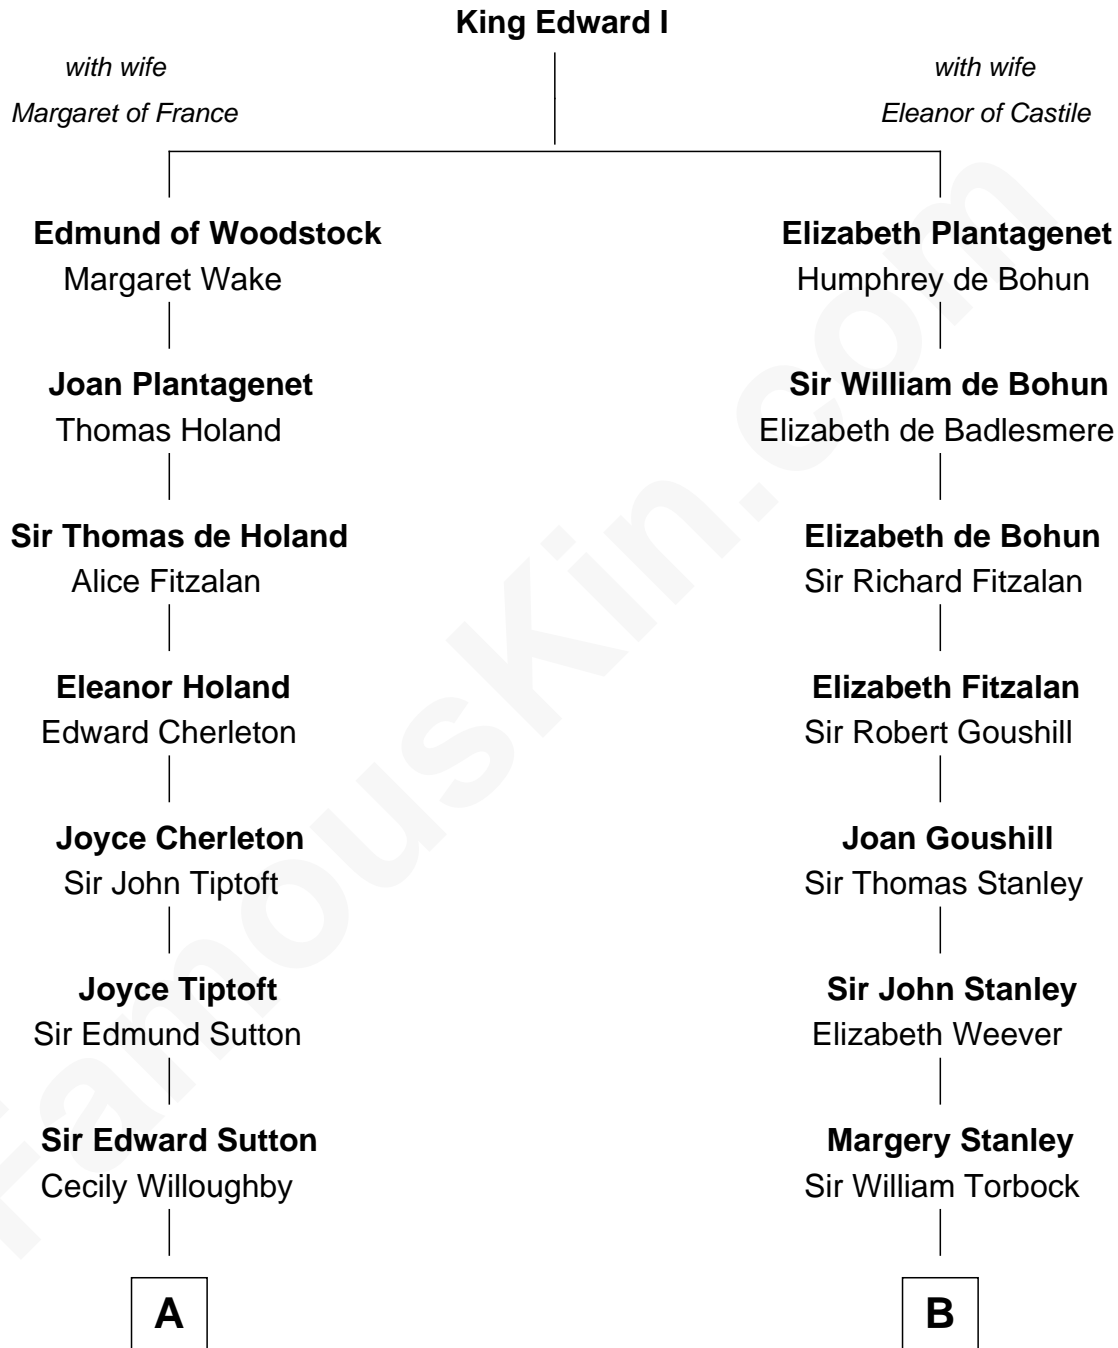

FamousKin.com Relationship Chart of

Dr. H. H. Holmes

Serial Killer aka "Devil in the White City"

16th cousin 3 times removed of

Edward Lloyd V

13th Governor of Maryland

C

—
Scribner Mudgett

Nancy Prescott

—
Levi Horton Mudgett

Theodate Page Price

—
Dr. H. H. Holmes

Serial Killer Dr. H. H. Holmes

FamousKin.com