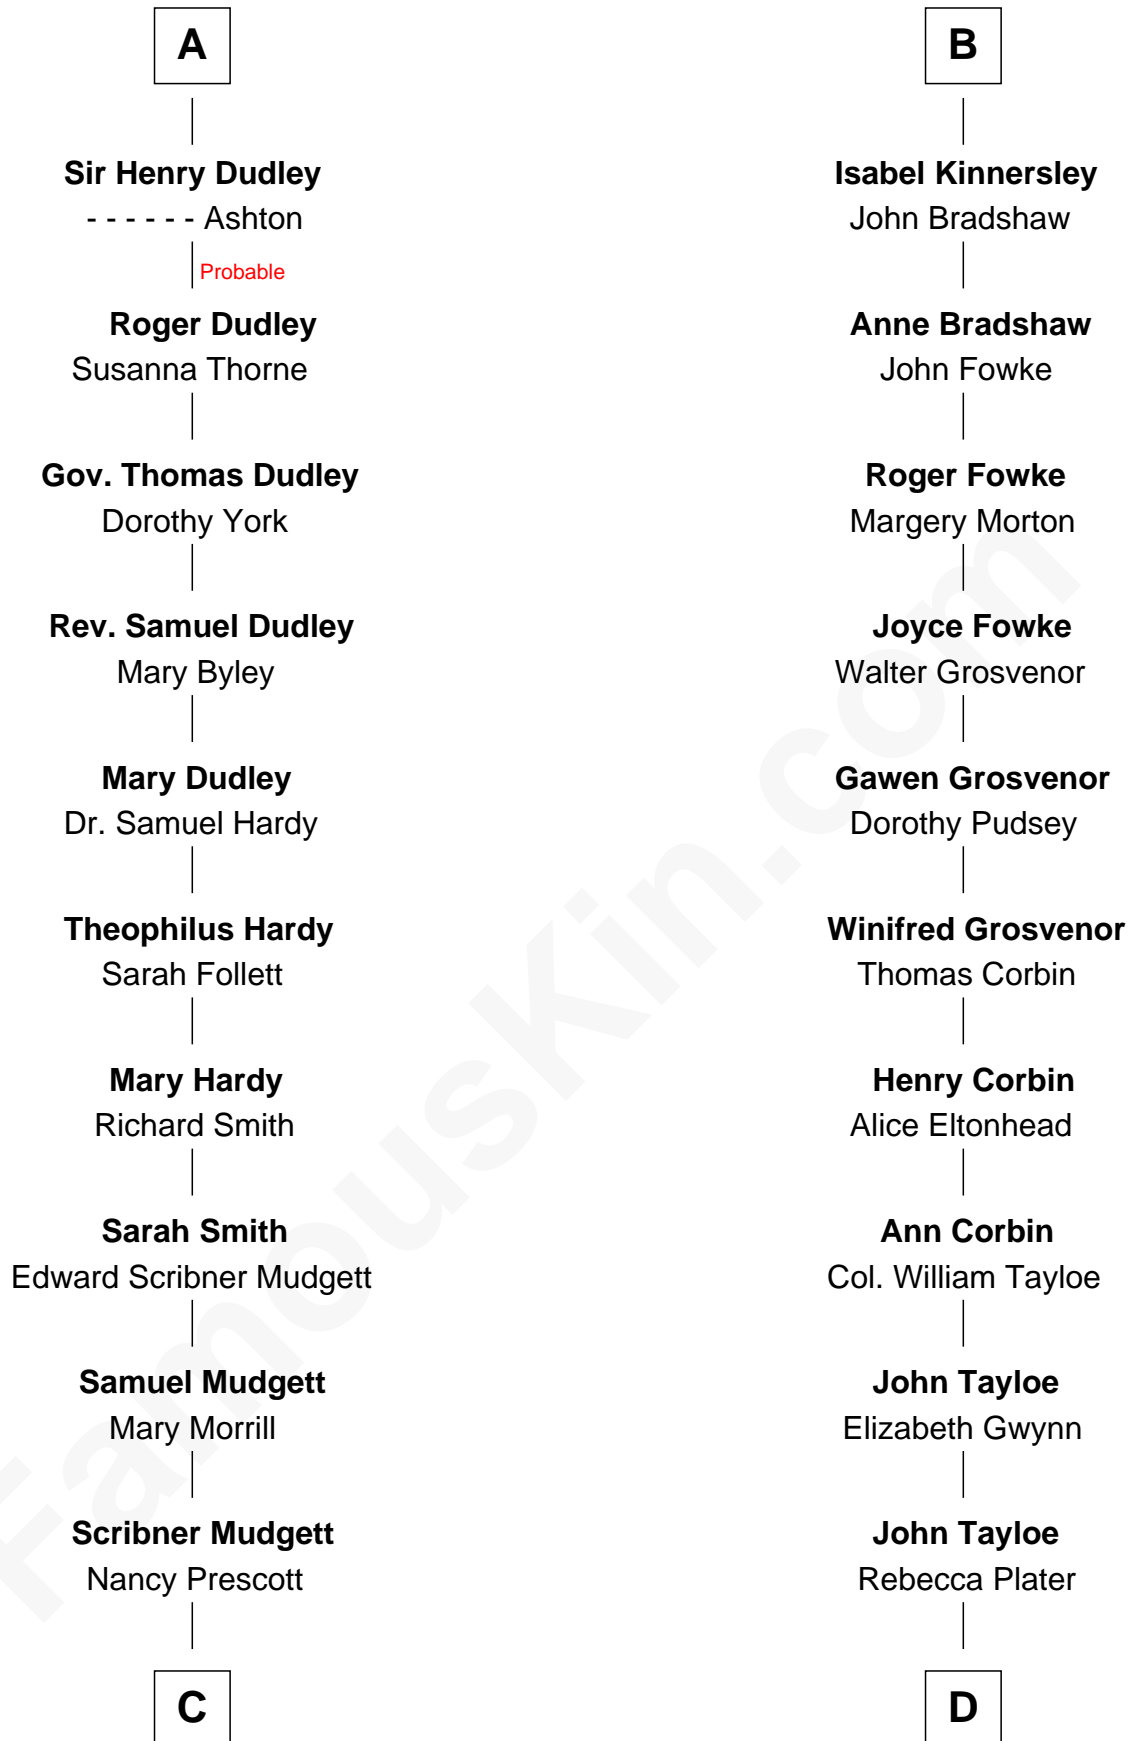

FamousKin.com Relationship Chart of

Dr. H. H. Holmes

Serial Killer aka "Devil in the White City"

18th cousin of

Edward Lloyd V

13th Governor of Maryland

Sir William de Ros
Margery de Badlesmere

Thomas de Ros
Beatrice de Stafford

Margaret de Ros
Sir Reynold Grey

Margaret Grey
Sir William Bonville

William Bonville
Elizabeth Harington

William Bonville
Katherine Neville

Cecily Bonville
Thomas Grey

Cecily Grey
Sir John Sutton

A

Maud de Roos
John de Welles

Margery de Welles
Stephen le Scrope

Maude le Scrope
Sir Baldwin Freville

Joyce Freville
Sir Roger Aston

Sir Robert Aston
Isabel Brereton

John Aston
Elizabeth Delves

Margaret Aston
John Kinnersley

B

C

Levi Horton Mudgett
Theodate Page Price

Dr. H. H. Holmes
Serial Killer Dr. H. H. Holmes

D

Elizabeth Tayloe
Col. Edward Lloyd

Edward Lloyd V
13th Governor of Maryland

FamousKin.com