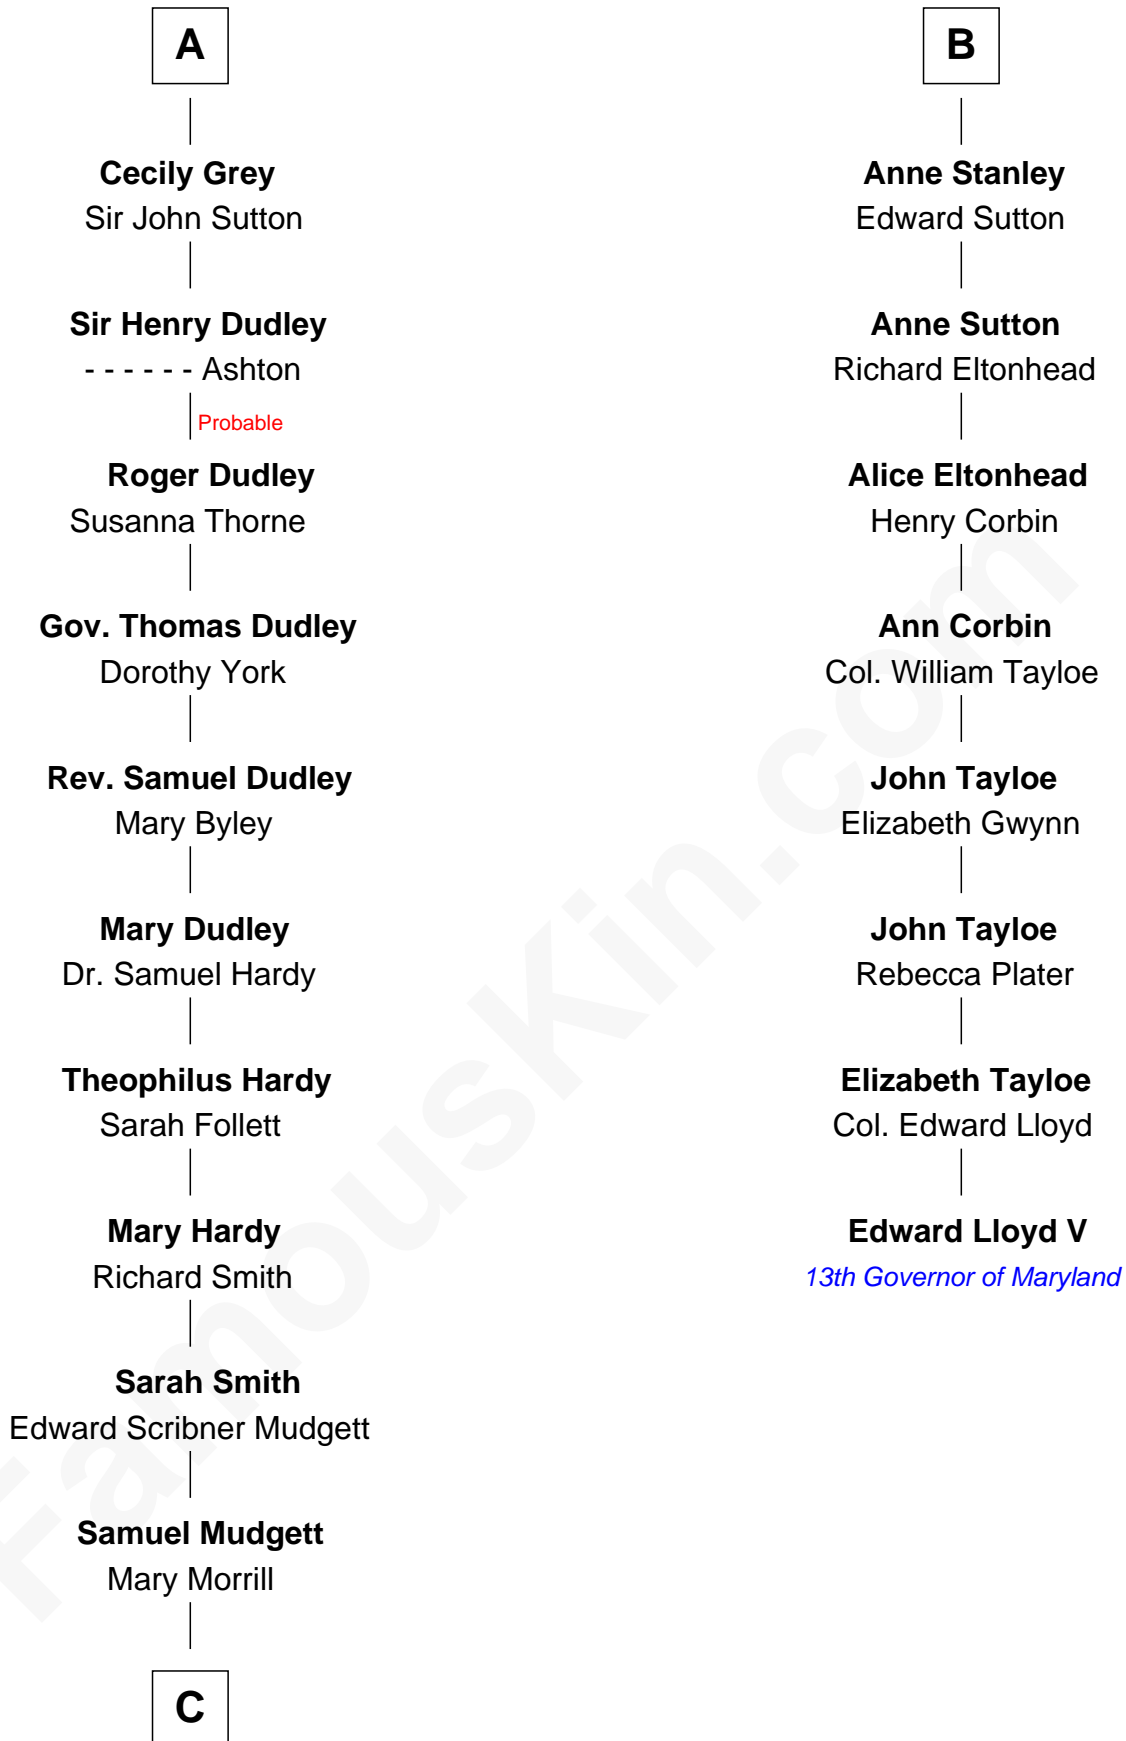

FamousKin.com Relationship Chart of

Dr. H. H. Holmes

Serial Killer aka "Devil in the White City"

14th cousin 5 times removed of

Edward Lloyd V

13th Governor of Maryland

Sir John de Harington

Joan - - - - -

Katherine Banastre

Sir Nicholas Harington

Isabel English

Sir William Harington

Margaret de Neville

Agnes Harington

Sir Alexander Radcliffe

Isabel Radcliffe

Sir James Harington

Anne Harington

Sir William Stanley

Peter Stanley

Cecily Tarleton

B

C

—
Scribner Mudgett

Nancy Prescott

—
Levi Horton Mudgett

Theodate Page Price

—
Dr. H. H. Holmes

Serial Killer Dr. H. H. Holmes

FamousKin.com