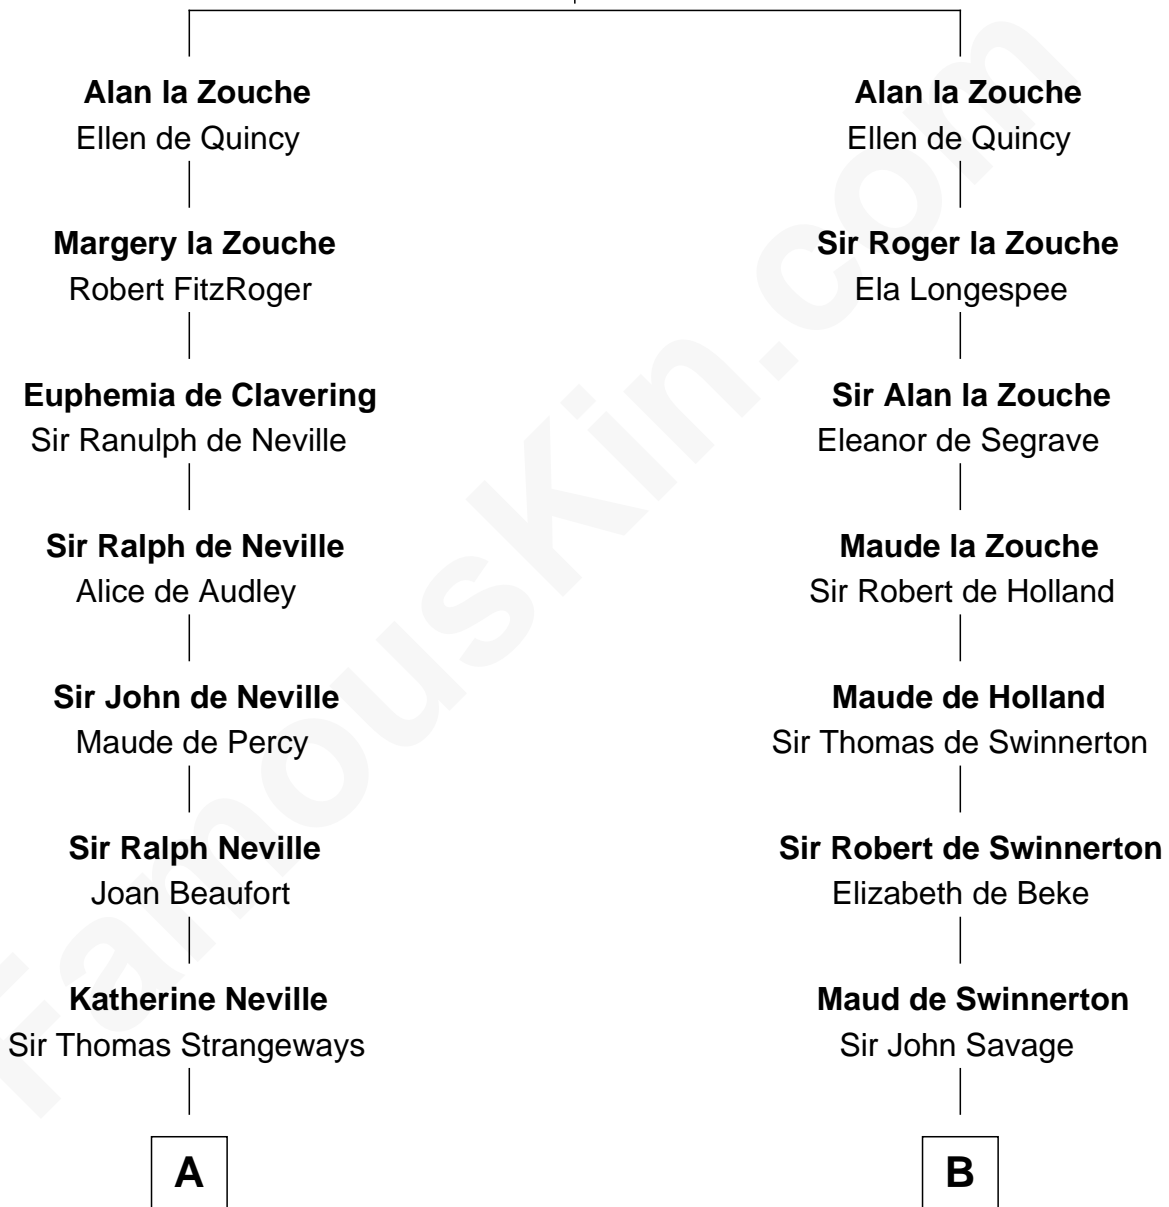

# FamousKin.com Relationship Chart of

**Dr. H. H. Holmes**

*Serial Killer aka "Devil in the White City"*

19th cousin 2 times removed of

**Edward Lloyd V**

*13th Governor of Maryland*

**Roger la Zouche**

Margaret Biset

**C**

**Sarah Smith**  
Edward Scribner Mudgett

**Samuel Mudgett**  
Mary Morrill

**Scribner Mudgett**  
Nancy Prescott

**Levi Horton Mudgett**  
Theodate Page Price

**Dr. H. H. Holmes**  
*Serial Killer Dr. H. H. Holmes*