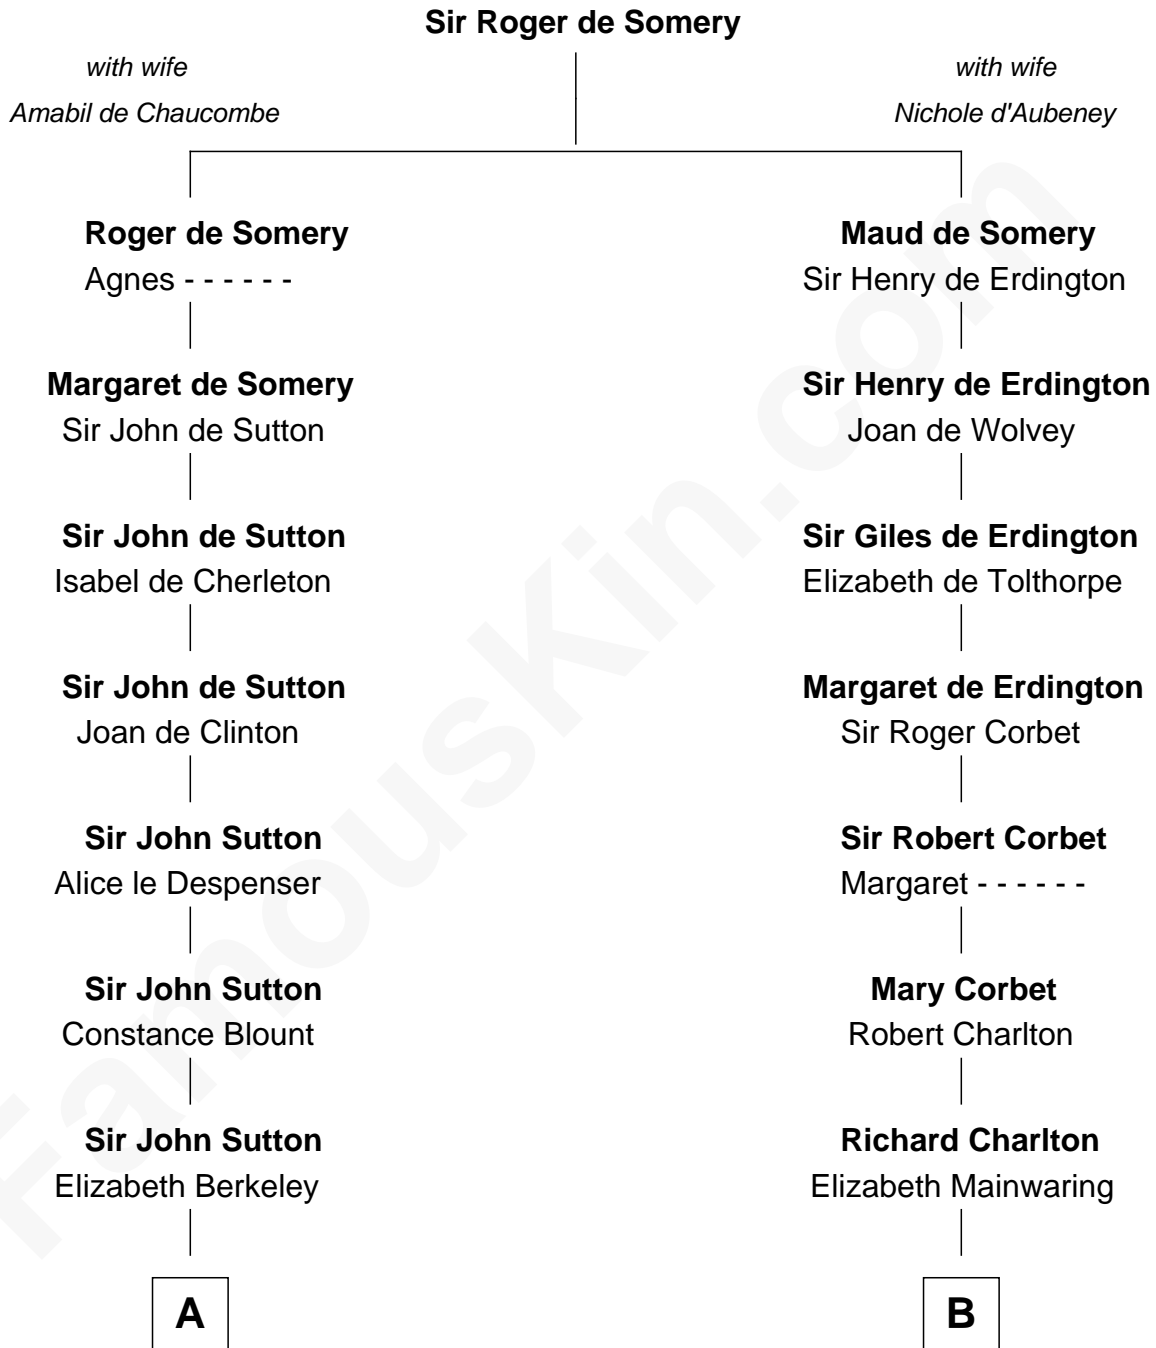

# FamousKin.com Relationship Chart of

**Dr. H. H. Holmes**

*Serial Killer aka "Devil in the White City"*

20th cousin 1 time removed of

**Henry Lloyd**

*40th Governor of Maryland*

**C**

**Sarah Smith**  
Edward Scribner Mudgett

**Samuel Mudgett**  
Mary Morrill

**Scribner Mudgett**  
Nancy Prescott

**Levi Horton Mudgett**  
Theodate Page Price

**Dr. H. H. Holmes**  
*Serial Killer Dr. H. H. Holmes*

**D**

**Elizabeth Tayloe**  
Col. Edward Lloyd