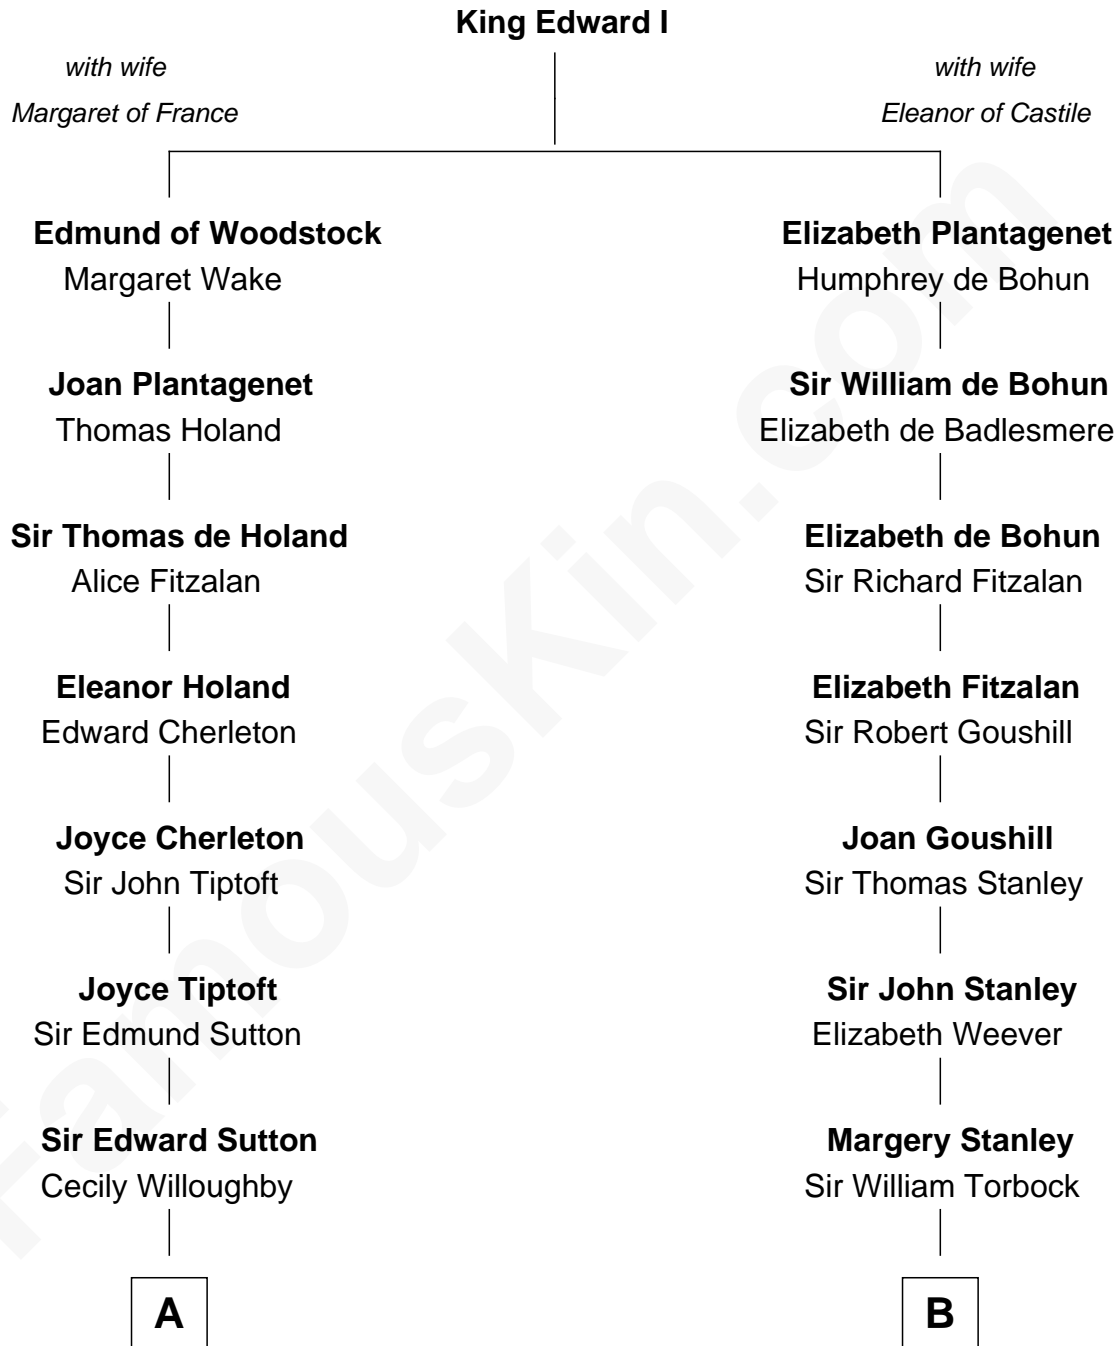

FamousKin.com Relationship Chart of

Dr. H. H. Holmes

Serial Killer aka "Devil in the White City"

18th cousin 1 time removed of

Henry Lloyd

40th Governor of Maryland

C

Scribner Mudgett

Nancy Prescott

Levi Horton Mudgett

Theodate Page Price

Dr. H. H. Holmes

Serial Killer Dr. H. H. Holmes

D

Daniel Lloyd

Catherine Henry