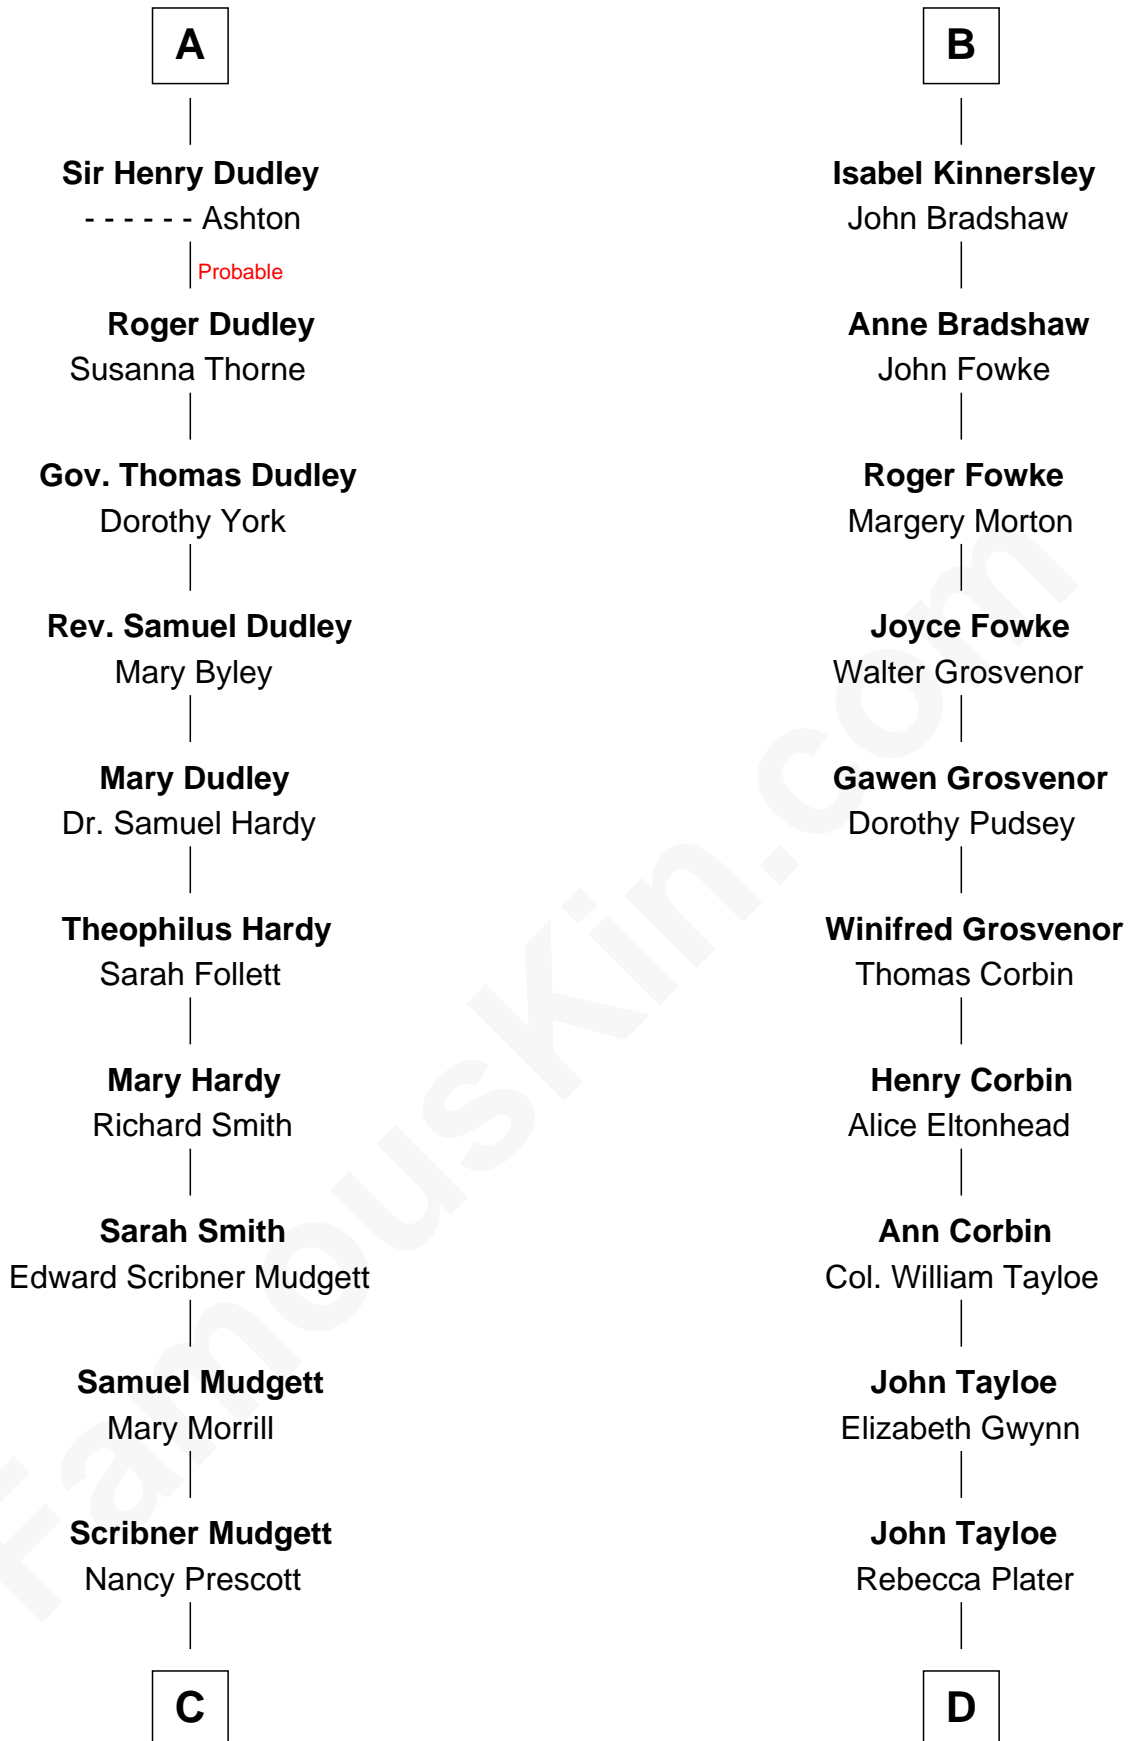

FamousKin.com Relationship Chart of

Dr. H. H. Holmes

Serial Killer aka "Devil in the White City"

18th cousin 2 times removed of

Henry Lloyd

40th Governor of Maryland

Sir William de Ros
Margery de Badlesmere

A

Maud de Roos
John de Welles

Margery de Welles
Stephen le Scrope

Maude le Scrope
Sir Baldwin Freville

Joyce Freville
Sir Roger Aston

Sir Robert Aston
Isabel Brereton

John Aston
Elizabeth Delves

Margaret Aston
John Kinnersley

B

C

Levi Horton Mudgett

Theodate Page Price

Dr. H. H. Holmes

Serial Killer Dr. H. H. Holmes

D

Elizabeth Tayloe