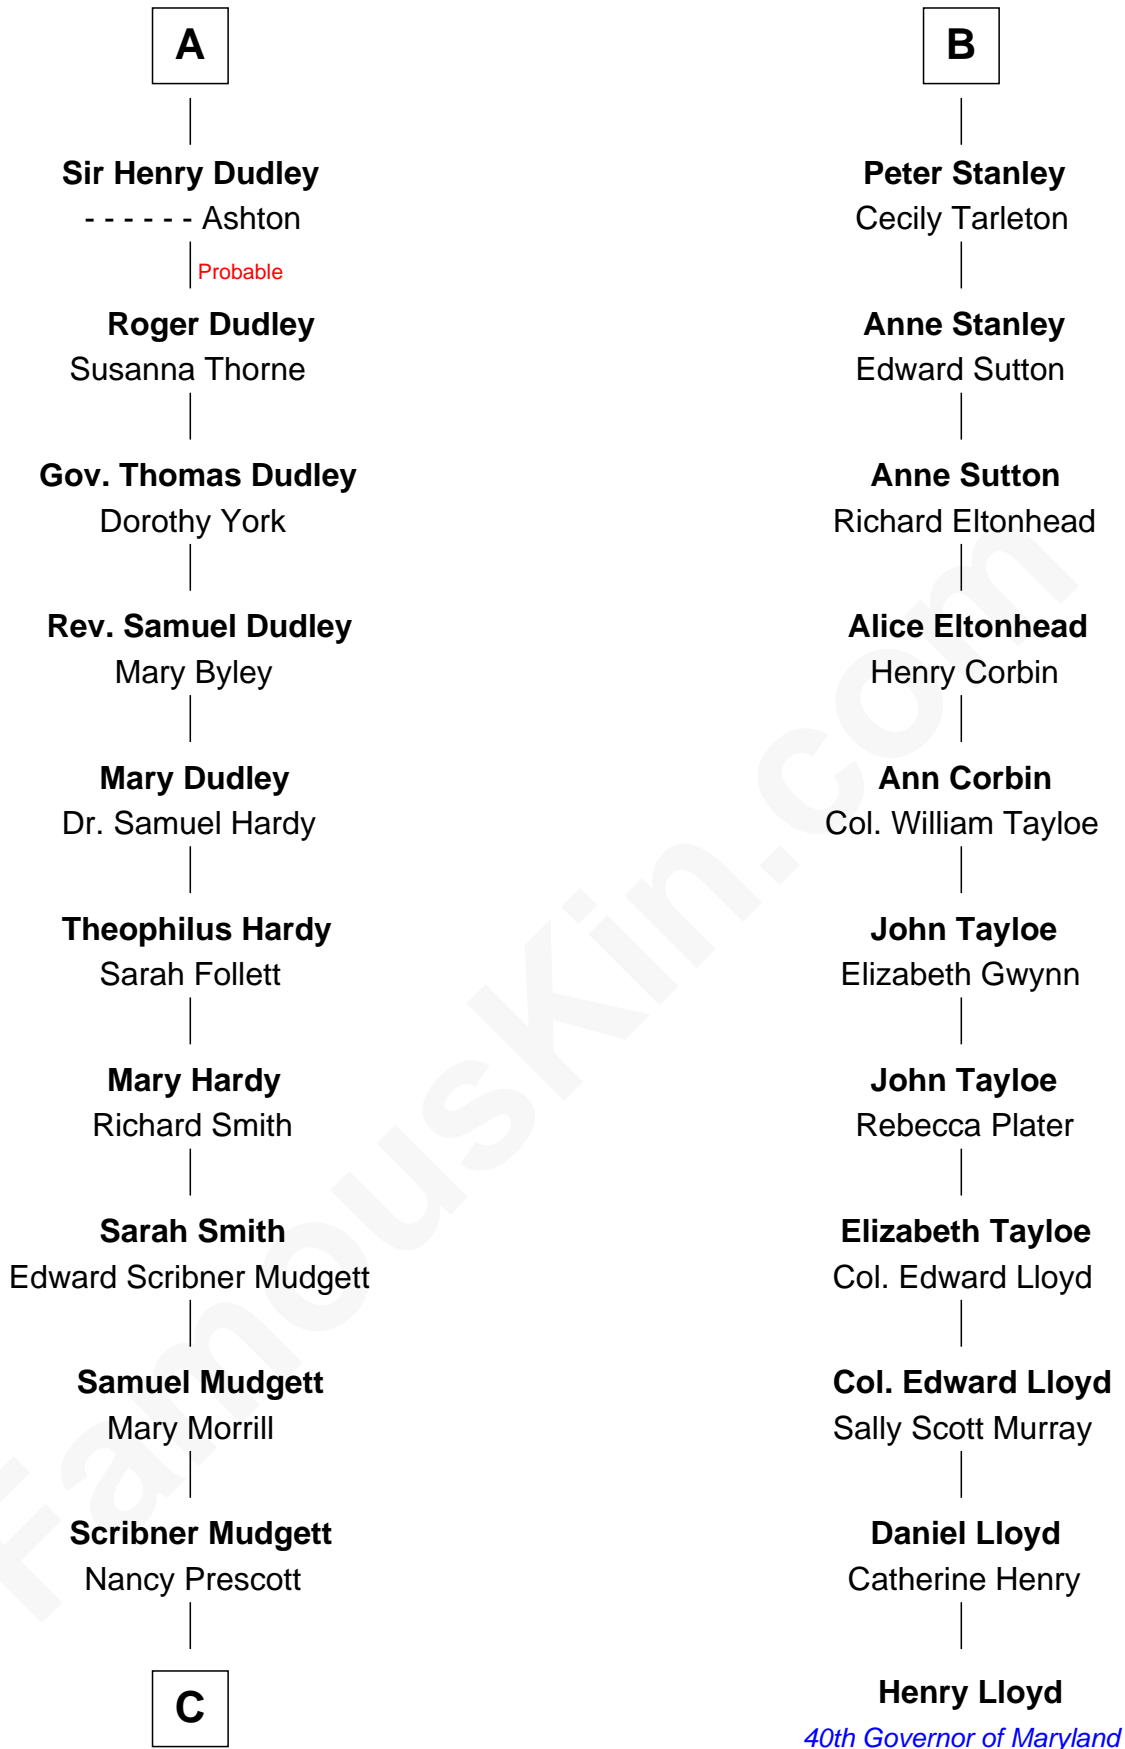

FamousKin.com Relationship Chart of

Dr. H. H. Holmes

Serial Killer aka "Devil in the White City"

17th cousin 1 time removed of

Henry Lloyd

40th Governor of Maryland

Ralph de Stafford

*with wife
Margaret de Audley*

Sir Robert de Swinnerton

Margaret Grey

Sir William Bonville

Maud de Swinnerton

Sir John Savage

William Bonville

Elizabeth Harington

Mary Savage

Agnes Grosvenor

Cecily Grey

Sir John Sutton

Sir William Stanley

Anne Harington

A

B

C

—
Levi Horton Mudgett

Theodate Page Price

—
Dr. H. H. Holmes

Serial Killer Dr. H. H. Holmes

FamousKin.com