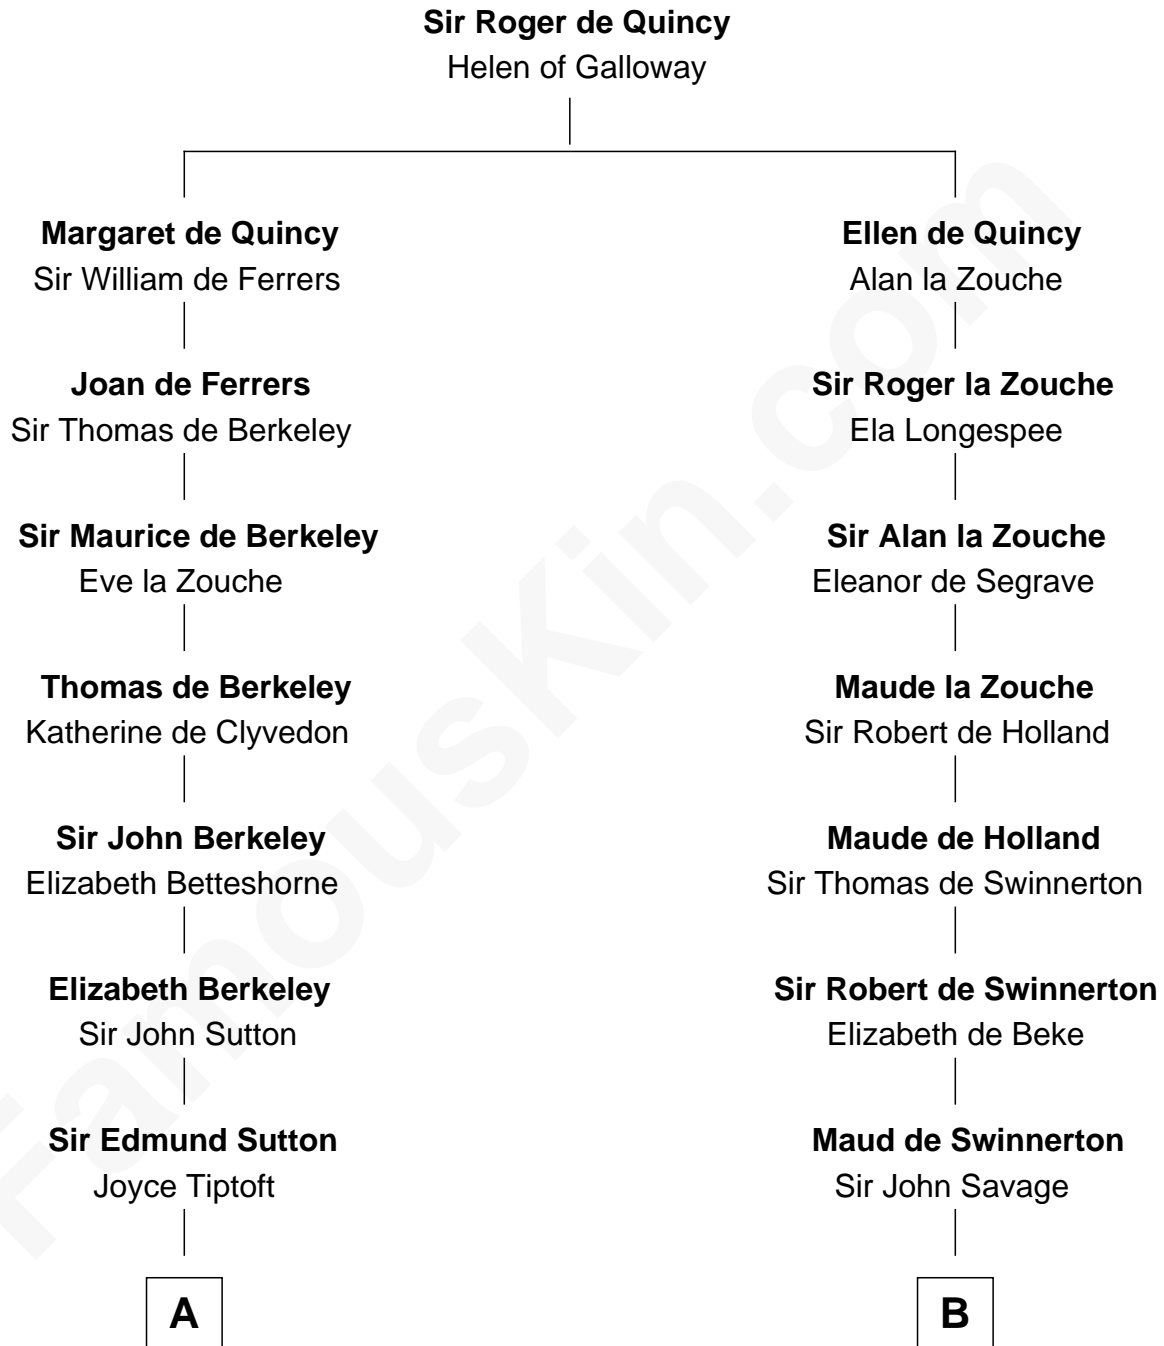

FamousKin.com

Relationship Chart of

Dr. H. H. Holmes

Serial Killer aka "Devil in the White City"

20th cousin 1 time removed of

Henry Lloyd

40th Governor of Maryland

C

Samuel Mudgett

Mary Morrill

Scribner Mudgett

Nancy Prescott

Levi Horton Mudgett

Theodate Page Price

Dr. H. H. Holmes

Serial Killer Dr. H. H. Holmes