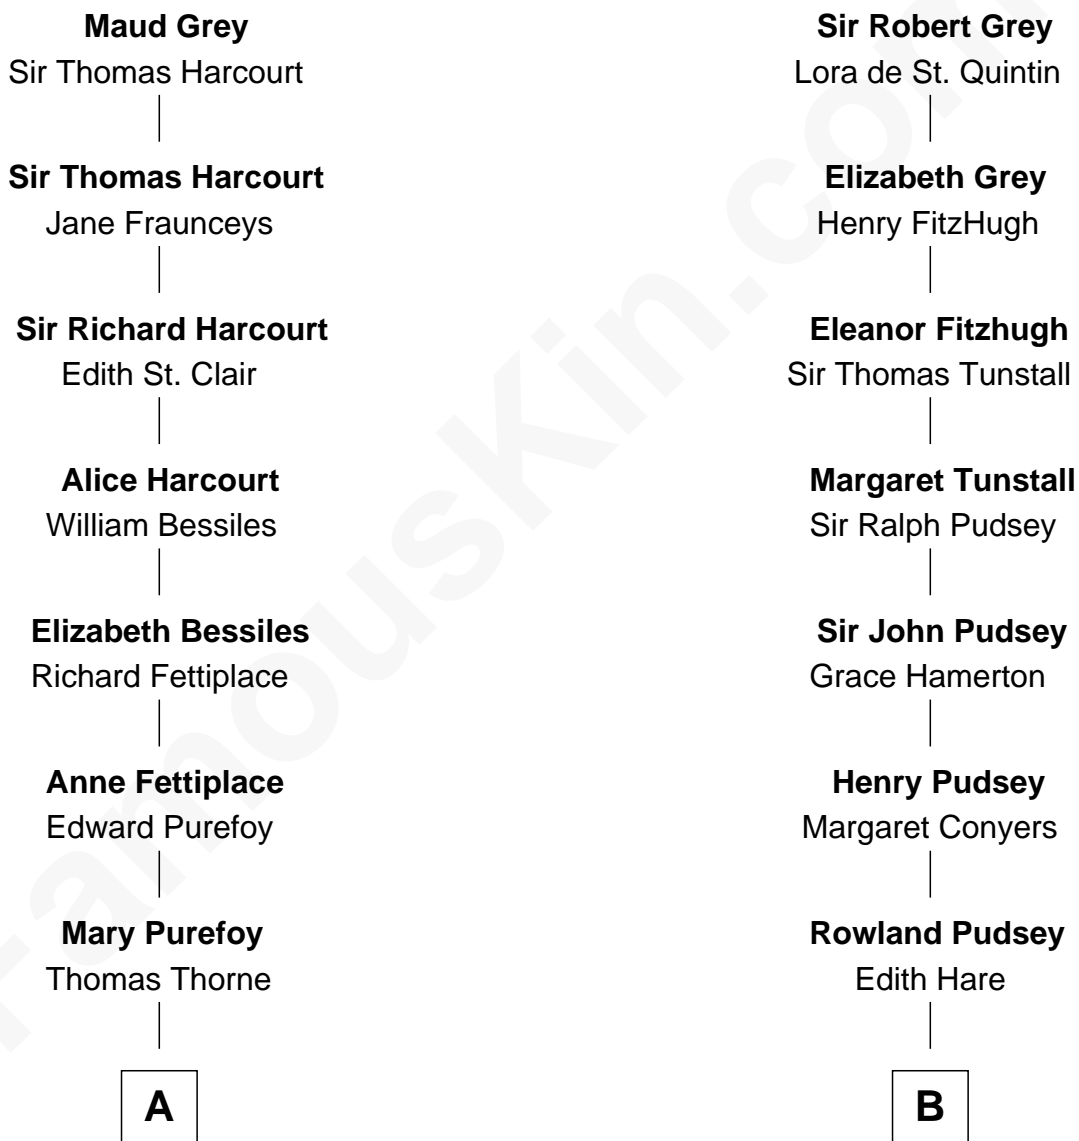

FamousKin.com Relationship Chart of

Dr. H. H. Holmes

Serial Killer aka "Devil in the White City"

17th cousin 2 times removed of

Henry Lloyd

40th Governor of Maryland

Sir John Grey

Avice Marmion

C

Col. Edward Lloyd

Sally Scott Murray

Daniel Lloyd

Catherine Henry

Henry Lloyd

40th Governor of Maryland

FamousKin.com