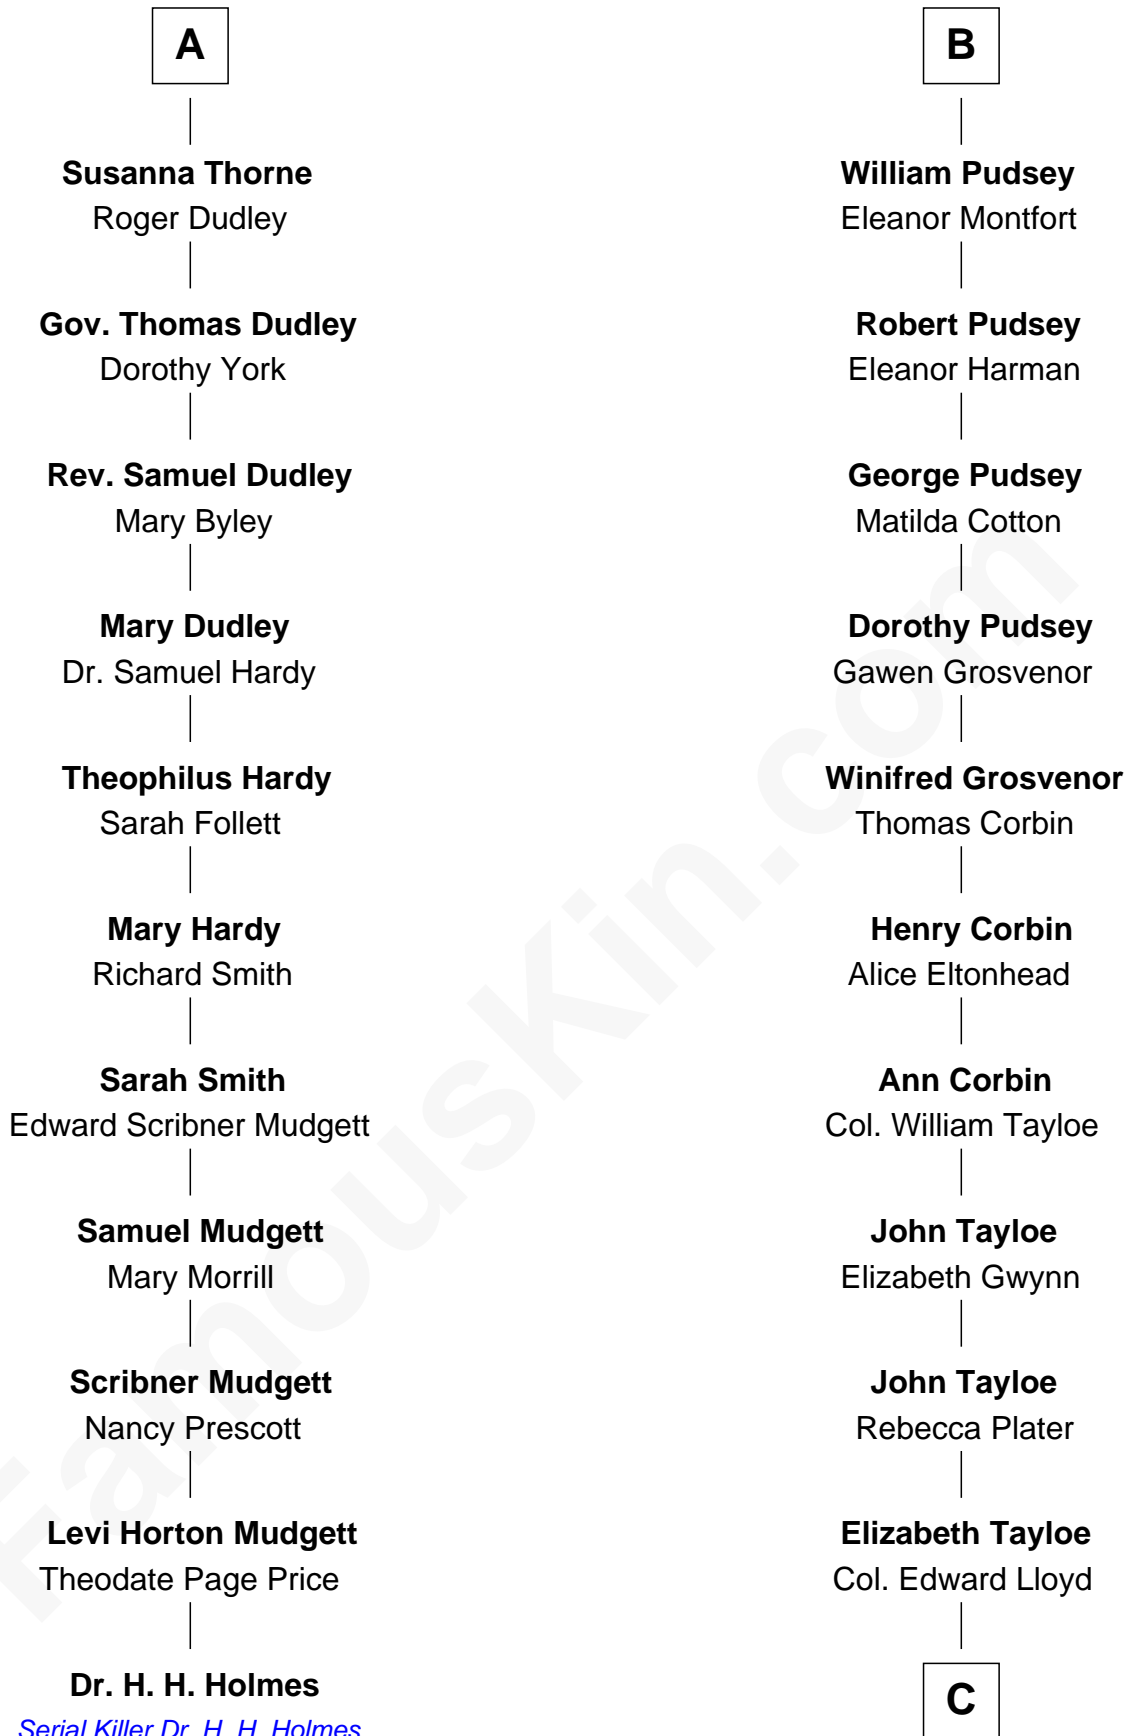

FamousKin.com Relationship Chart of

Dr. H. H. Holmes

Serial Killer aka "Devil in the White City"

17th cousin 2 times removed of

Henry Lloyd

40th Governor of Maryland

Sir John Grey

Avice Marmion

C

Col. Edward Lloyd

Sally Scott Murray

Daniel Lloyd

Catherine Henry

Henry Lloyd

40th Governor of Maryland

FamousKin.com