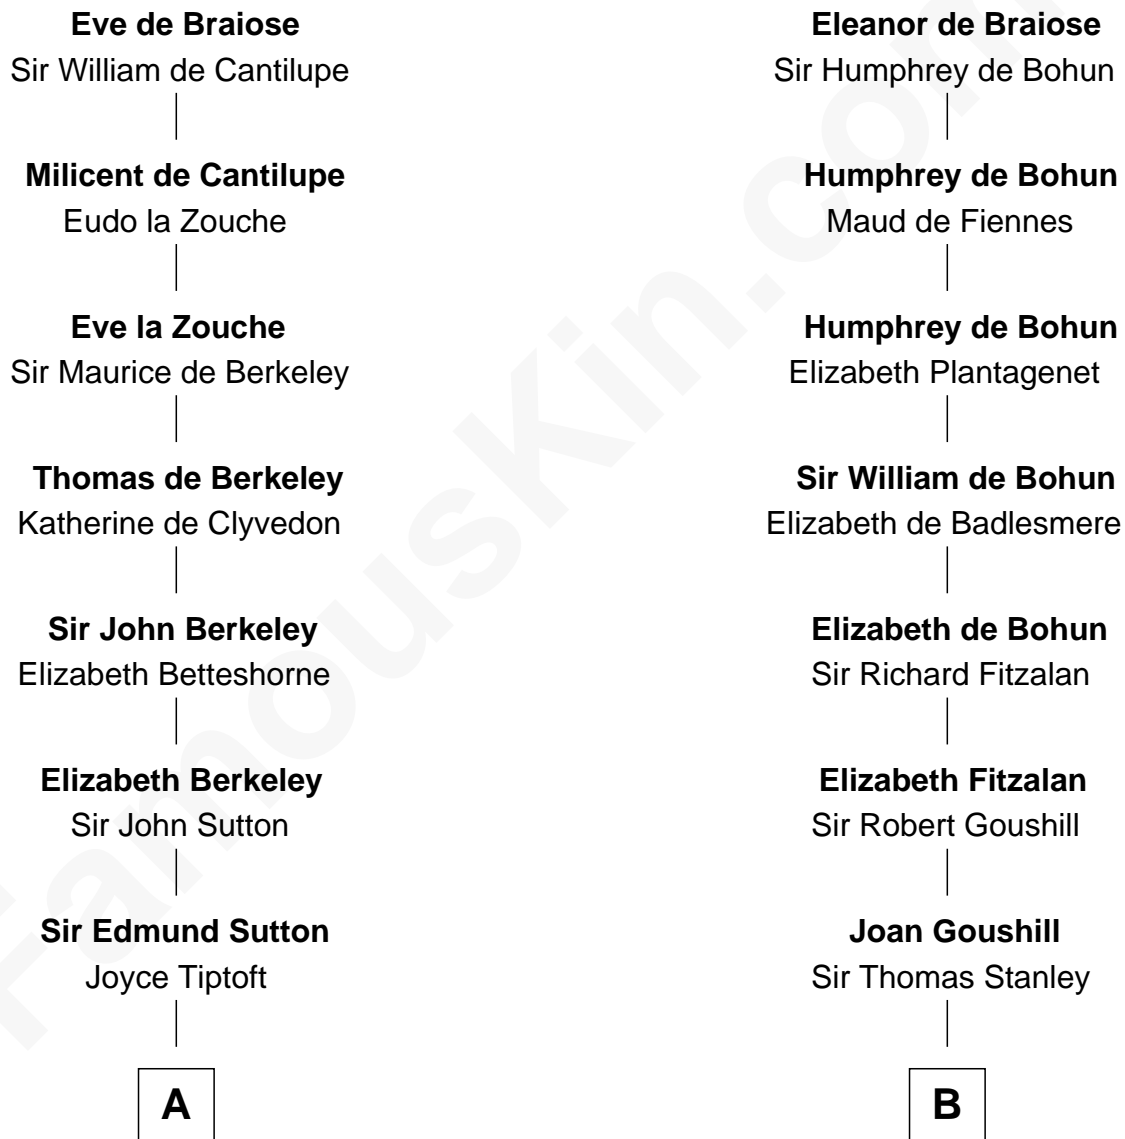

FamousKin.com Relationship Chart of

Dr. H. H. Holmes

Serial Killer aka "Devil in the White City"

20th cousin of

Henry Lloyd

40th Governor of Maryland

William de Braiose

Eva Marshal

Serial Killer Dr. H. H. Holmes

D

Col. Edward Lloyd

Elizabeth Tayloe

Col. Edward Lloyd

Sally Scott Murray

Daniel Lloyd

Catherine Henry