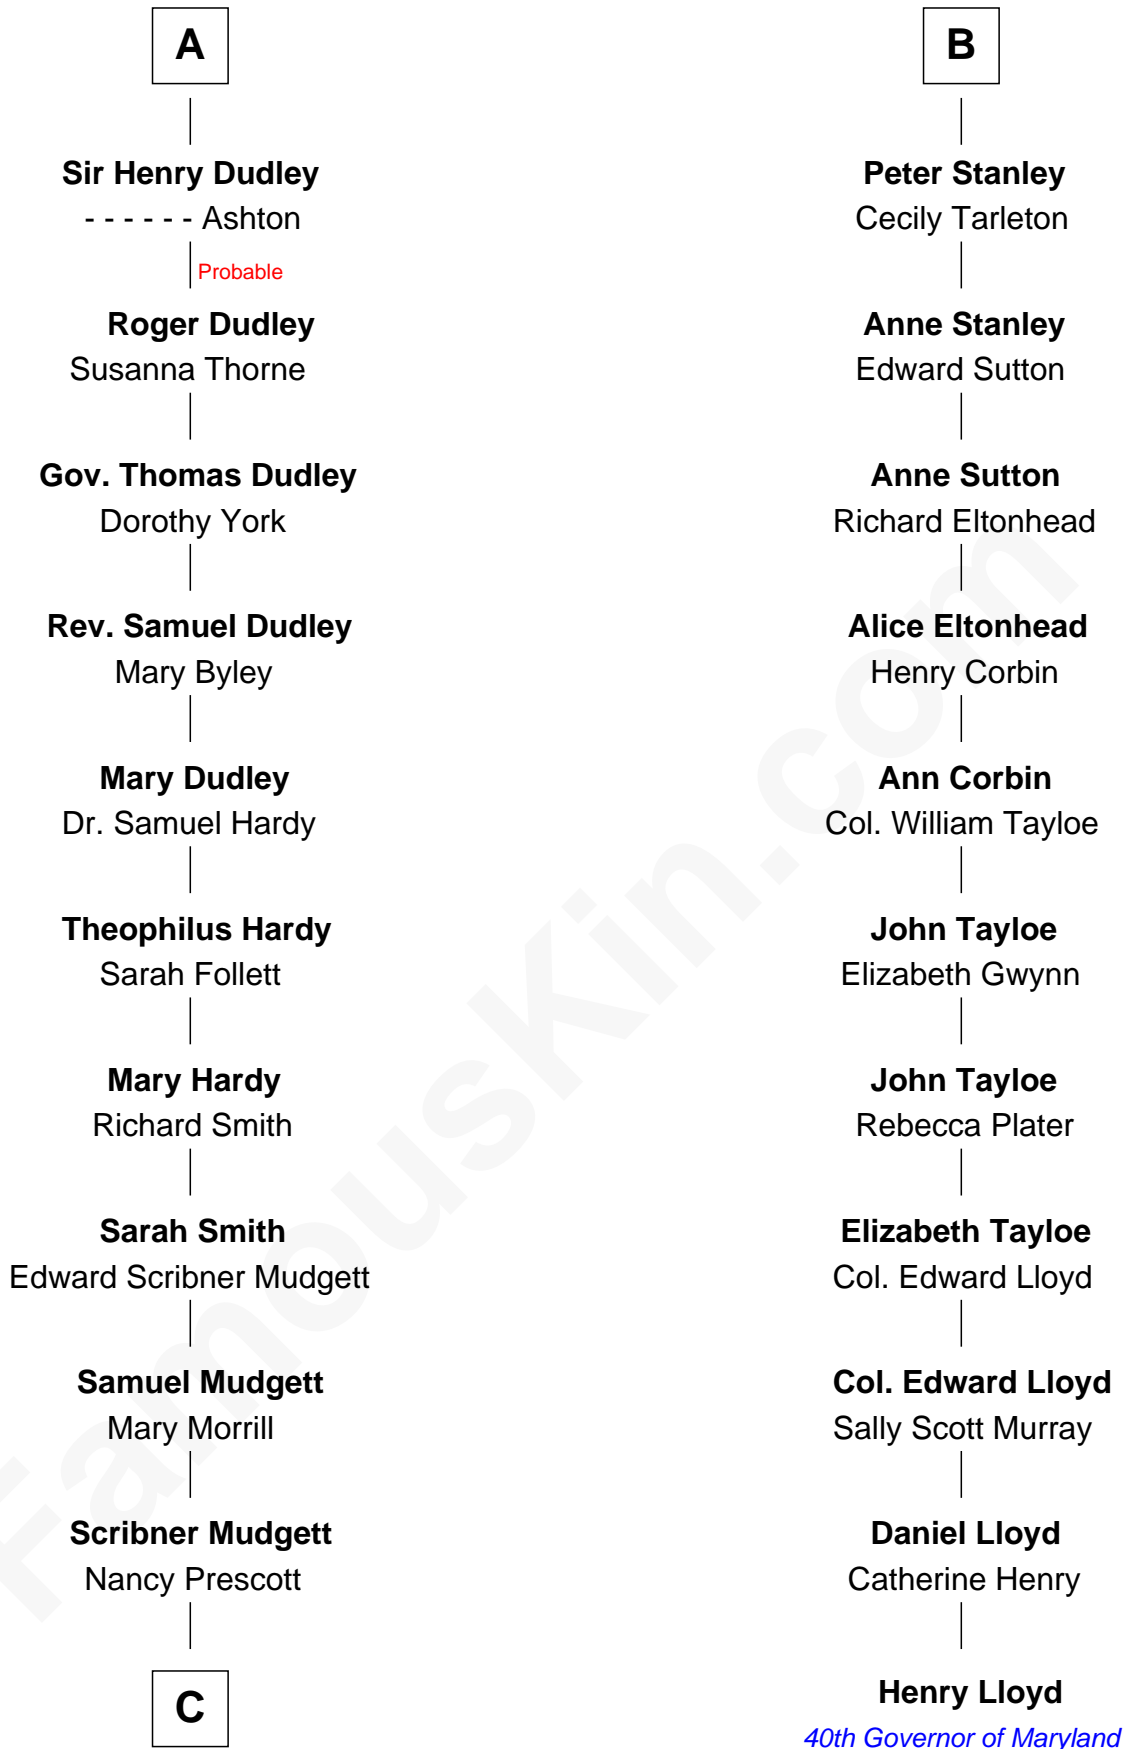

FamousKin.com Relationship Chart of

Dr. H. H. Holmes

Serial Killer aka "Devil in the White City"

17th cousin 1 time removed of

Henry Lloyd

40th Governor of Maryland

Sir Robert de Holland

Maude la Zouche

C

—
Levi Horton Mudgett

Theodate Page Price

—
Dr. H. H. Holmes

Serial Killer Dr. H. H. Holmes

FamousKin.com