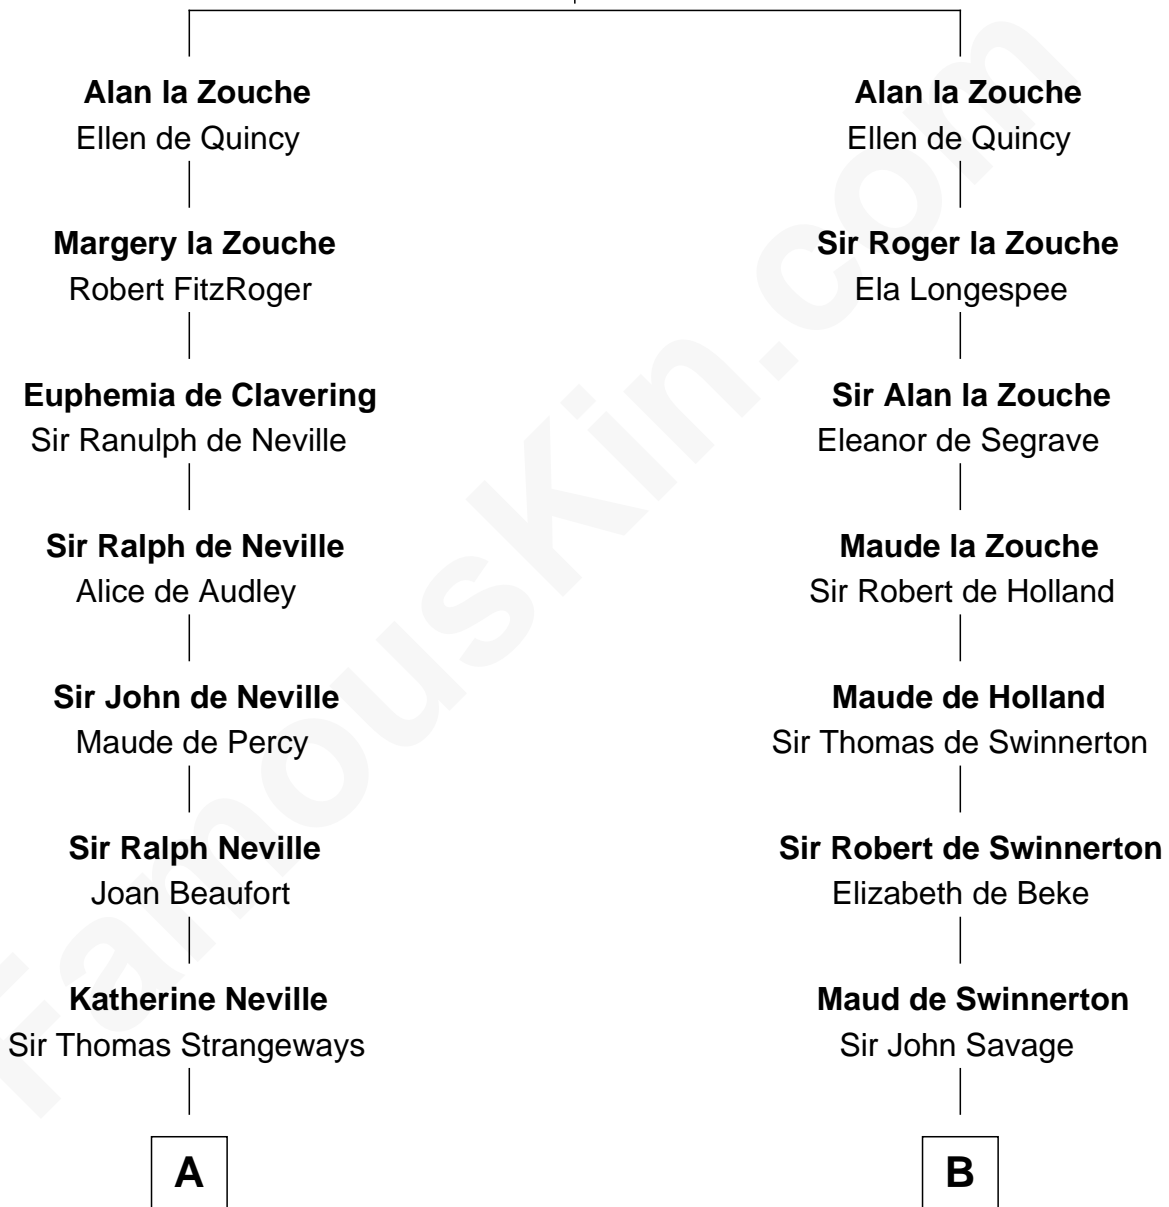

FamousKin.com Relationship Chart of

Dr. H. H. Holmes

Serial Killer aka "Devil in the White City"

21st cousin of

Henry Lloyd

40th Governor of Maryland

Roger la Zouche

Margaret Biset

C

Sarah Smith
Edward Scribner Mudgett

Samuel Mudgett
Mary Morrill

Scribner Mudgett
Nancy Prescott

Levi Horton Mudgett
Theodate Page Price

Dr. H. H. Holmes
Serial Killer Dr. H. H. Holmes

D

John Tayloe
Rebecca Plater