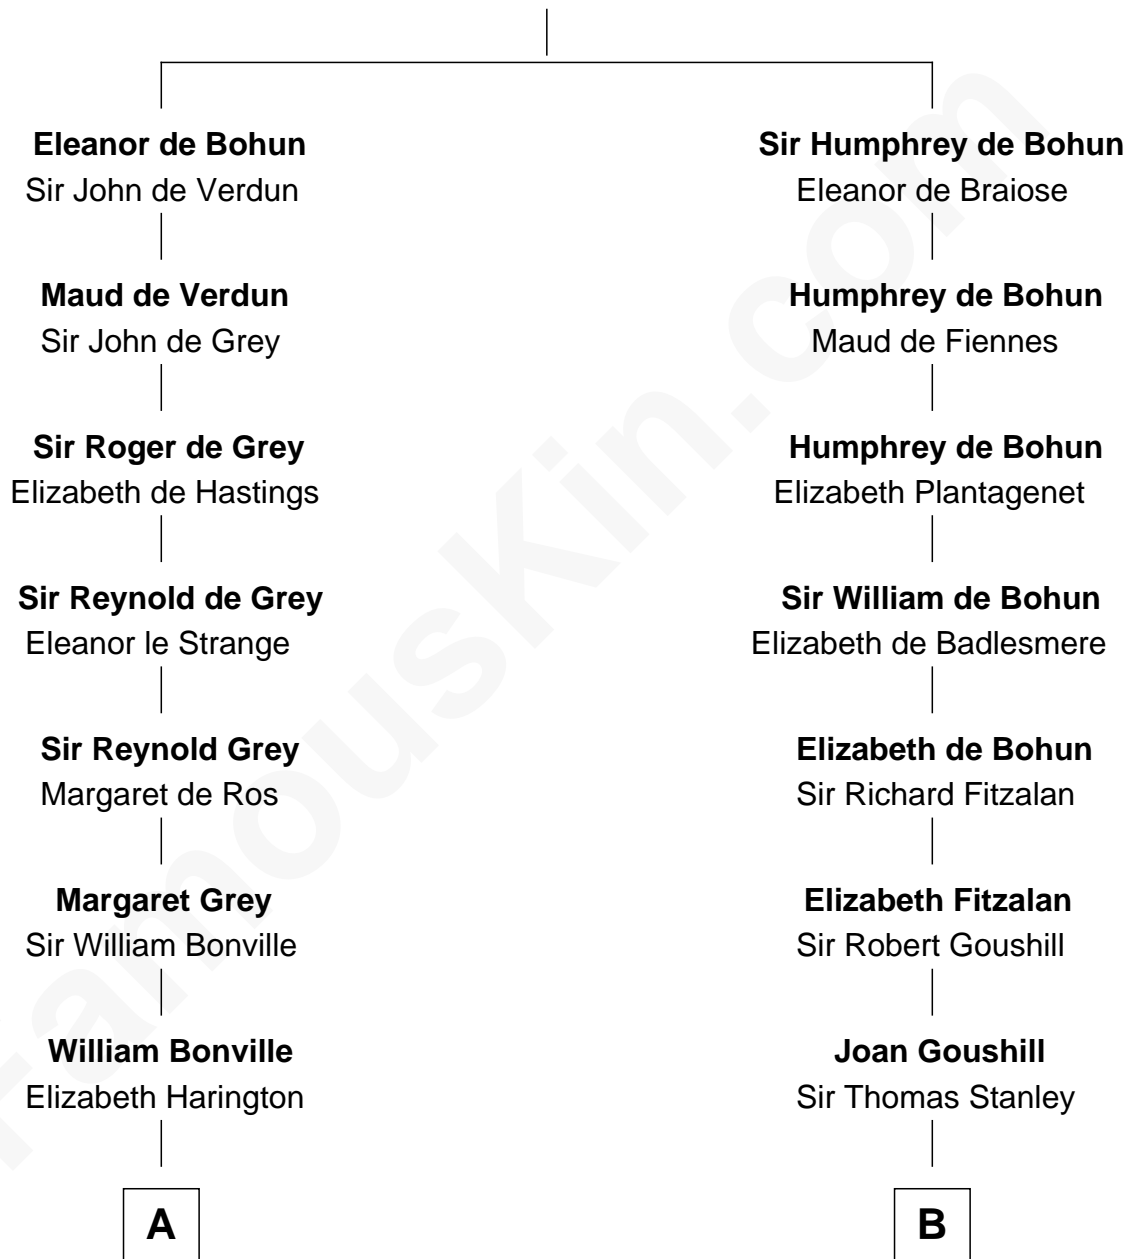

FamousKin.com Relationship Chart of

Dr. H. H. Holmes

Serial Killer aka "Devil in the White City"

18th cousin 3 times removed of

Charles Goldsborough

16th Governor of Maryland

Sir Humphrey de Bohun

Maud of Eu

C

Sarah Smith
Edward Scribner Mudgett

Samuel Mudgett
Mary Morrill

Scribner Mudgett
Nancy Prescott

Levi Horton Mudgett
Theodate Page Price

Dr. H. H. Holmes
Serial Killer Dr. H. H. Holmes

D

Anna Maria Tilghman
Charles Goldsborough

Charles Goldsborough
16th Governor of Maryland

FamousKin.com