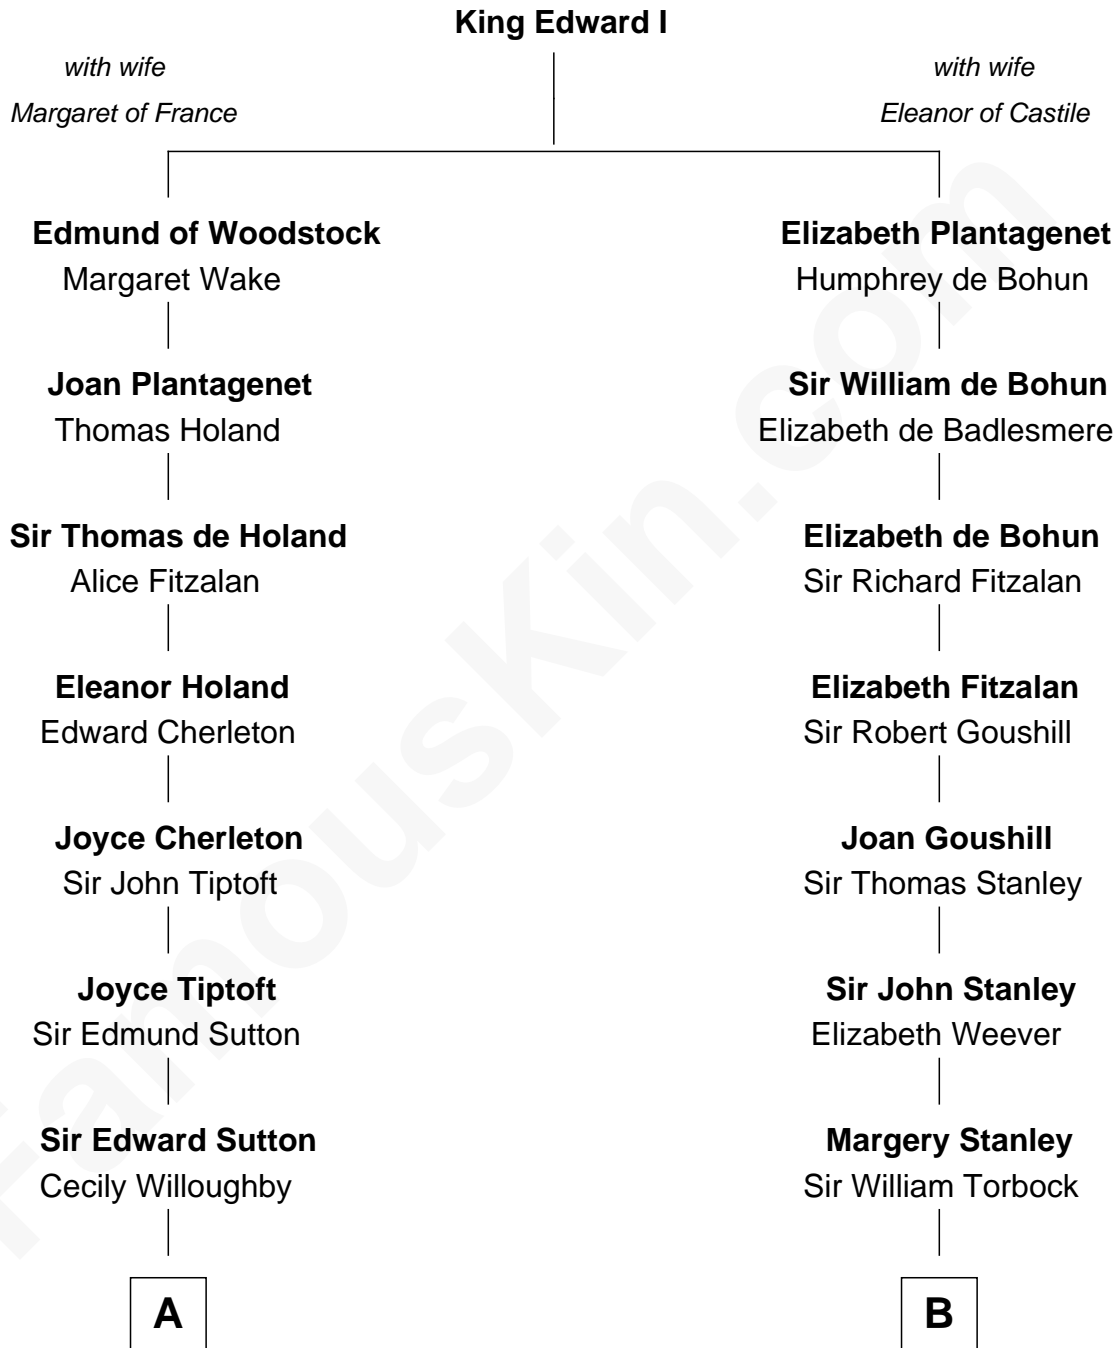

FamousKin.com Relationship Chart of

Dr. H. H. Holmes

Serial Killer aka "Devil in the White City"

16th cousin 3 times removed of

Charles Goldsborough

16th Governor of Maryland

C

—
Scribner Mudgett

Nancy Prescott

—
Levi Horton Mudgett

Theodate Page Price

—
Dr. H. H. Holmes

Serial Killer Dr. H. H. Holmes

FamousKin.com