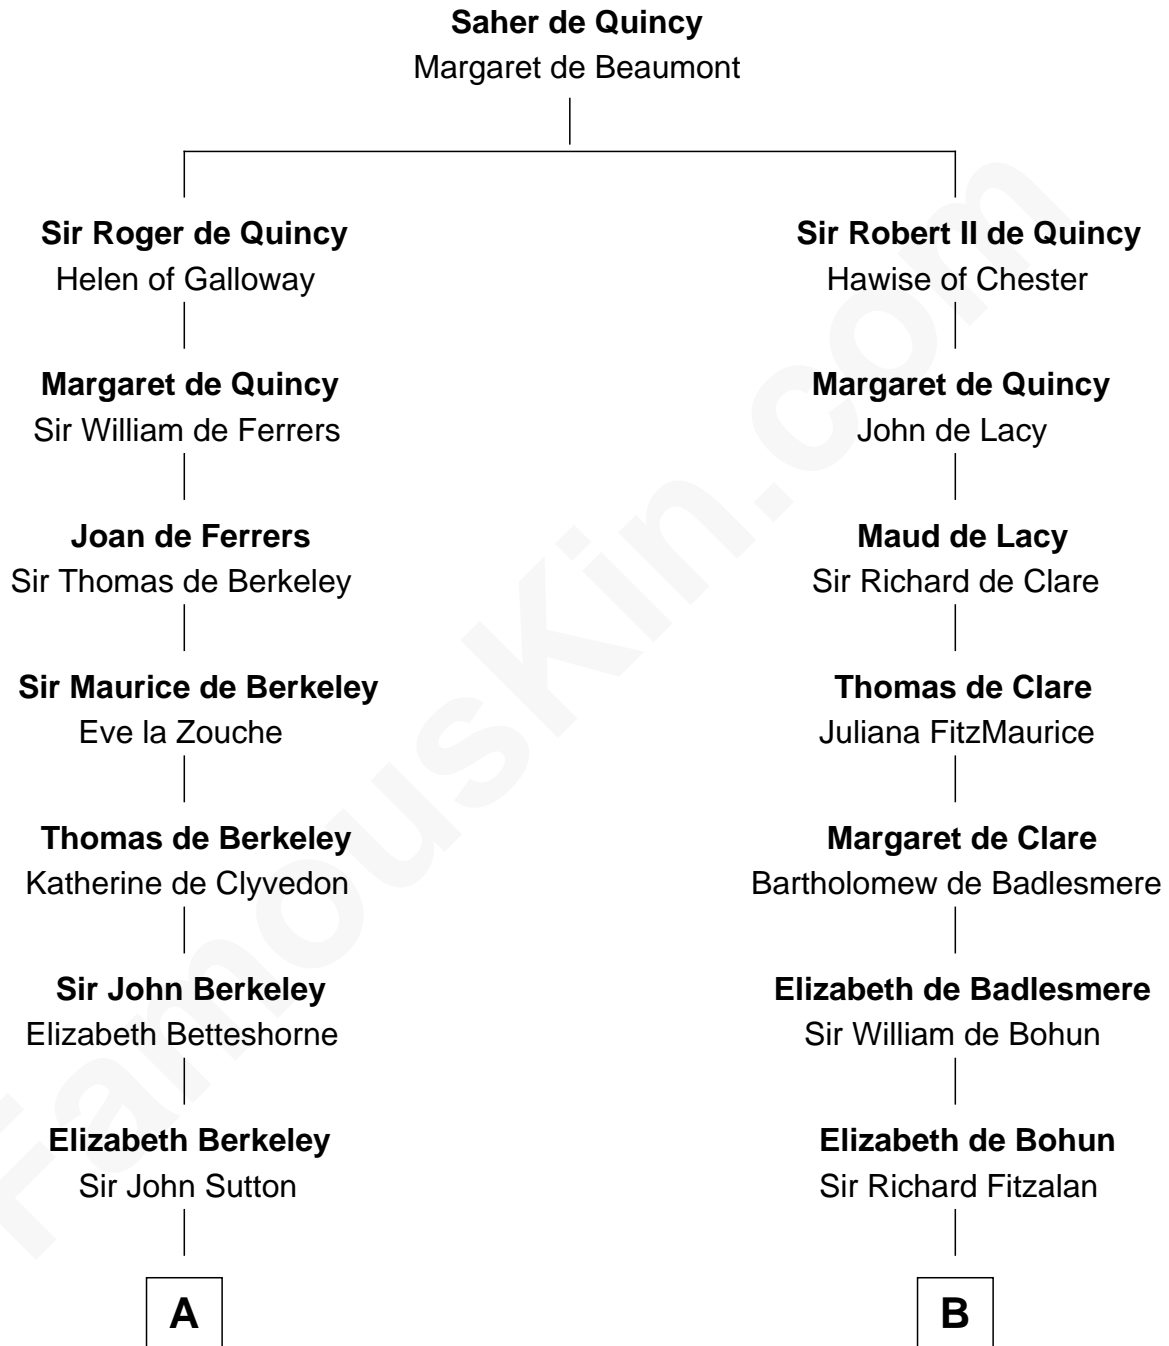

FamousKin.com Relationship Chart of

Dr. H. H. Holmes

Serial Killer aka "Devil in the White City"

20th cousin 1 time removed of

Charles Goldsborough

16th Governor of Maryland

C

Sarah Smith
Edward Scribner Mudgett

Samuel Mudgett
Mary Morrill

Scribner Mudgett
Nancy Prescott

Levi Horton Mudgett
Theodate Page Price

Dr. H. H. Holmes
Serial Killer Dr. H. H. Holmes

D

Anna Maria Lloyd
Richard Tilghman

William Tilghman
Margaret Lloyd

Anna Maria Tilghman
Charles Goldsborough

Charles Goldsborough
16th Governor of Maryland