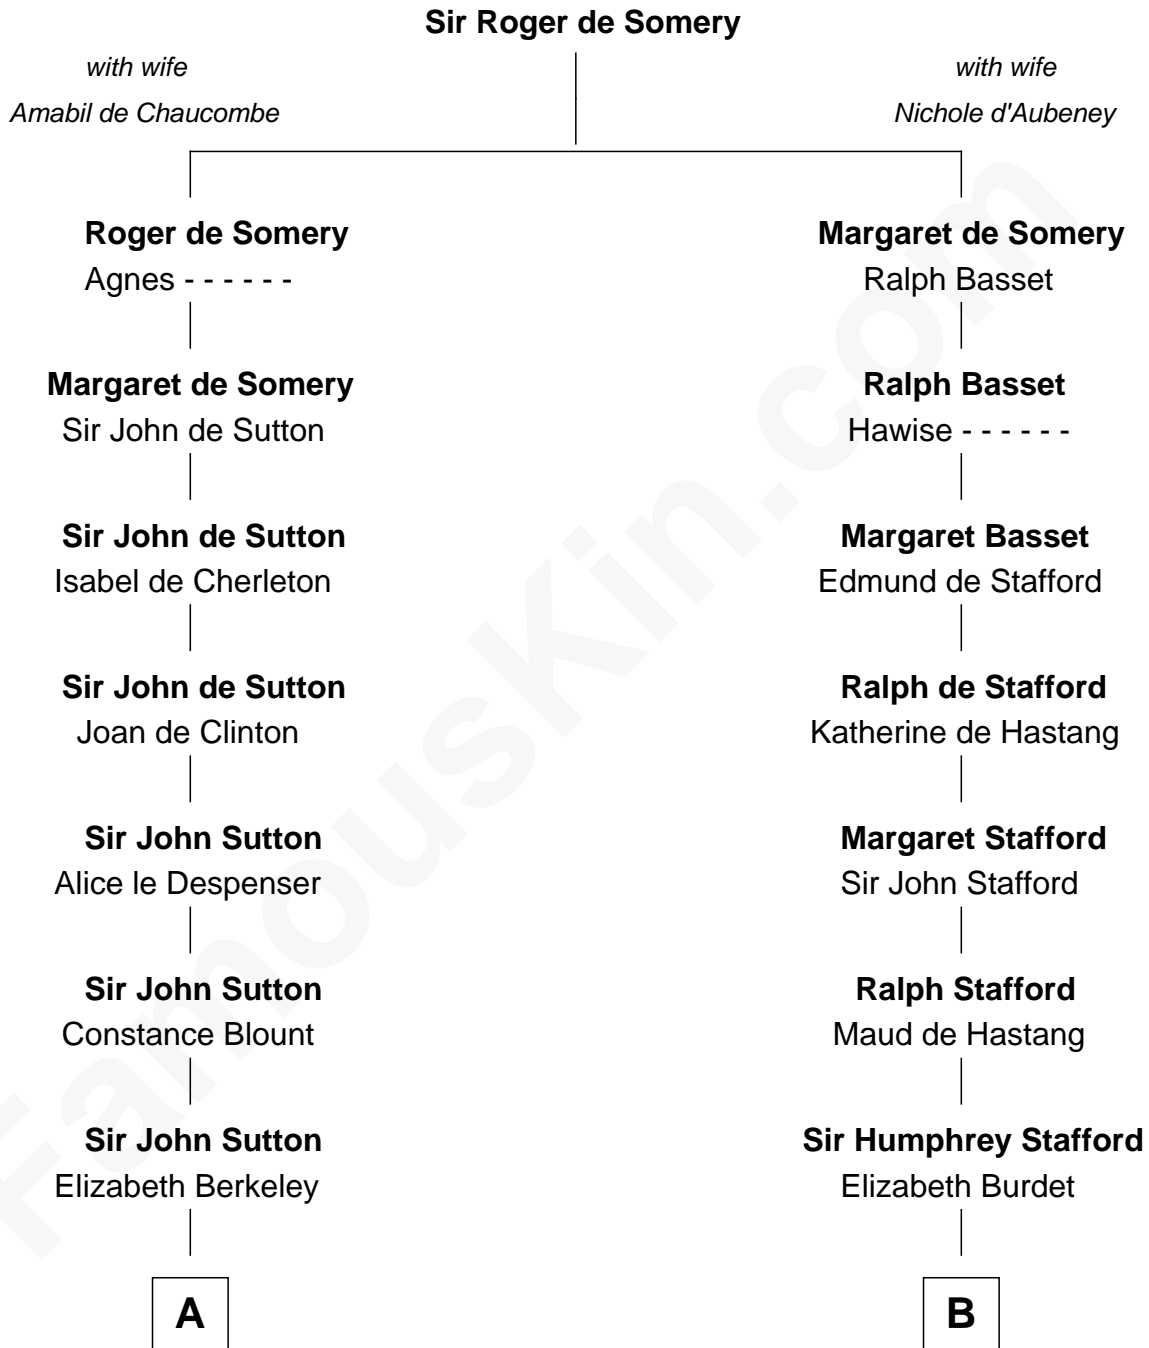

# FamousKin.com Relationship Chart of

**Dr. H. H. Holmes**

*Serial Killer aka "Devil in the White City"*

20th cousin 1 time removed of

**Zachary Taylor**

*12th U.S. President*

**C**

**Sarah Smith**  
Edward Scribner Mudgett

**Samuel Mudgett**  
Mary Morrill

**Scribner Mudgett**  
Nancy Prescott

**Levi Horton Mudgett**  
Theodate Page Price

**Dr. H. H. Holmes**  
*Serial Killer Dr. H. H. Holmes*

**D**

**Francis Strother**  
Susannah Dabney

**William Strother**  
Sarah Bayly

**Sarah Dabney Strother**  
Col. Richard Taylor

**Zachary Taylor**  
*12th U.S. President*