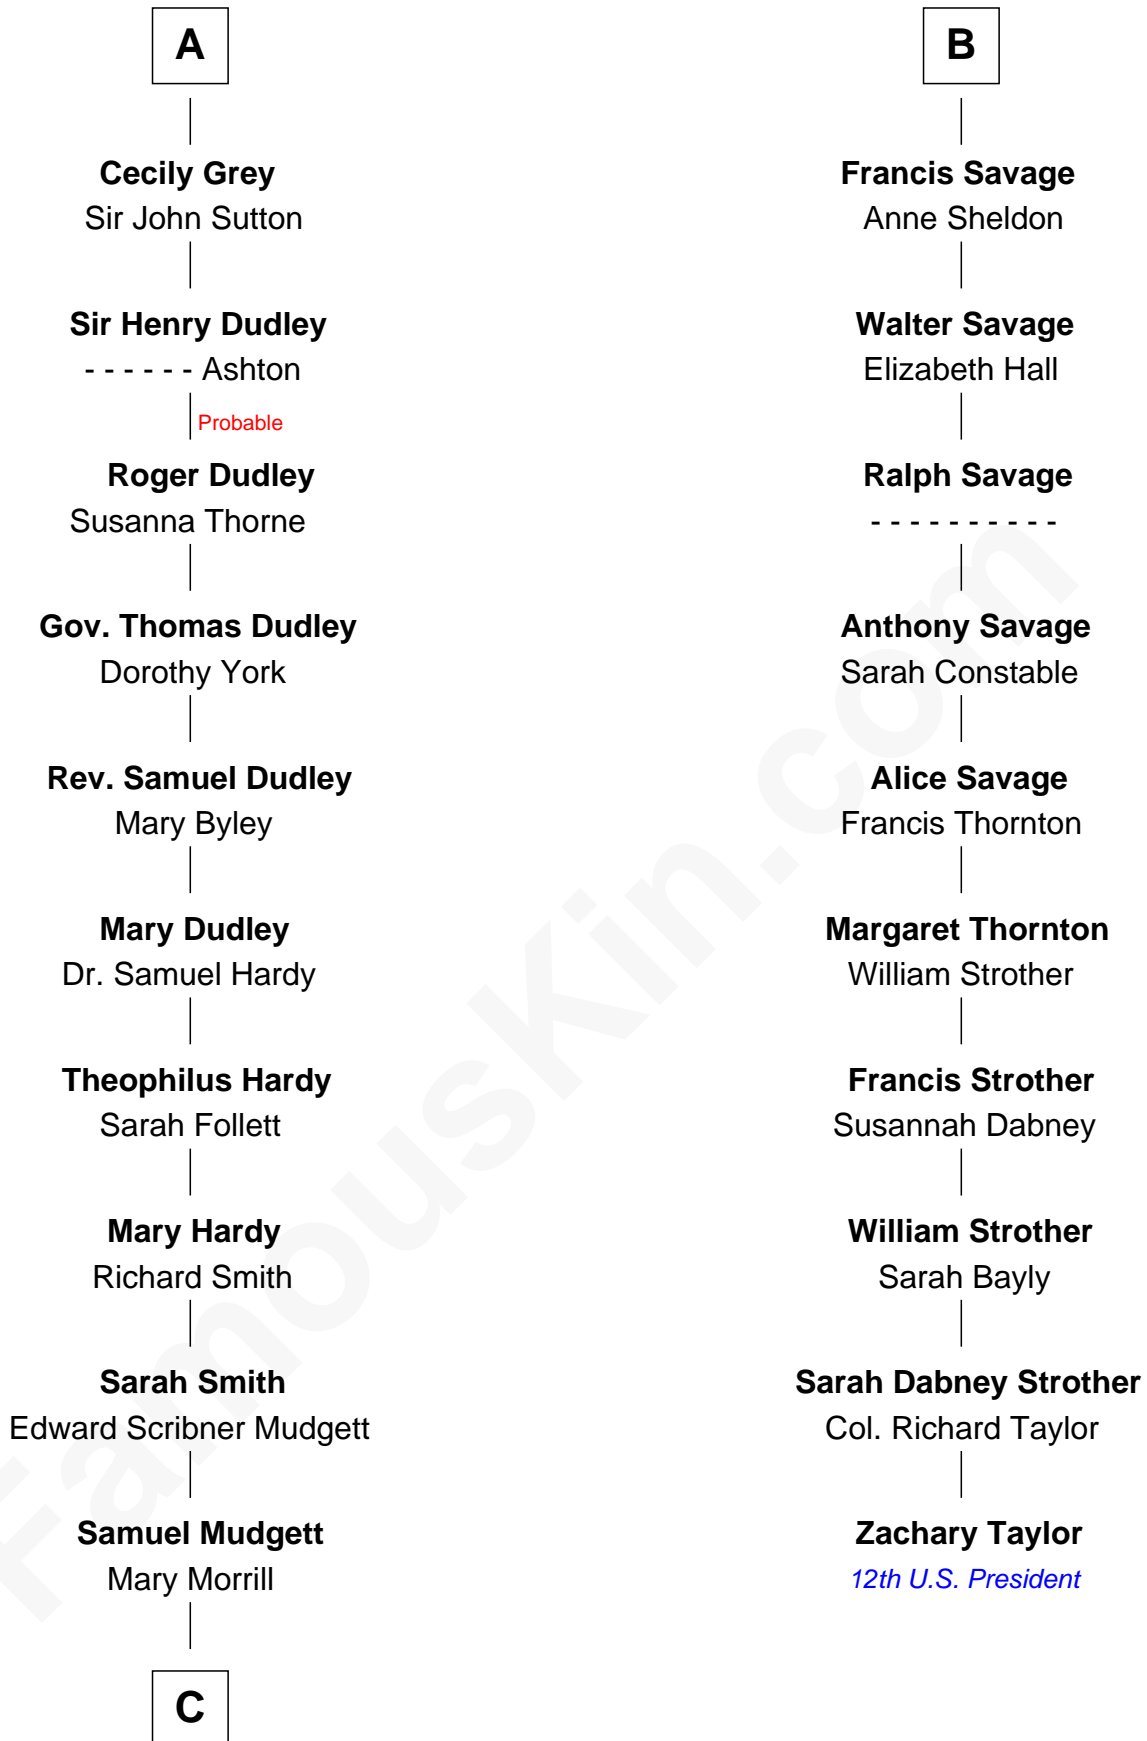

# FamousKin.com Relationship Chart of

**Dr. H. H. Holmes**

*Serial Killer aka "Devil in the White City"*

16th cousin 3 times removed of

**Zachary Taylor**

*12th U.S. President*

**Bartholomew de Badlesmere**

**Elizabeth de Badlesmere**

Sir William de Bohun

**Elizabeth de Bohun**

Sir Richard Fitzalan

**Elizabeth Fitzalan**

Sir Robert Goushill

**Joan Goushill**

Sir Thomas Stanley

**Katherine Stanley**

Sir John Savage

**Sir Christopher Savage**

Anne Stanley

**Sir Christopher Savage**

Anne Lygon

**B**

**C**

—  
**Scribner Mudgett**

Nancy Prescott

—  
**Levi Horton Mudgett**

Theodate Page Price

—  
**Dr. H. H. Holmes**

*Serial Killer Dr. H. H. Holmes*

FamousKin.com