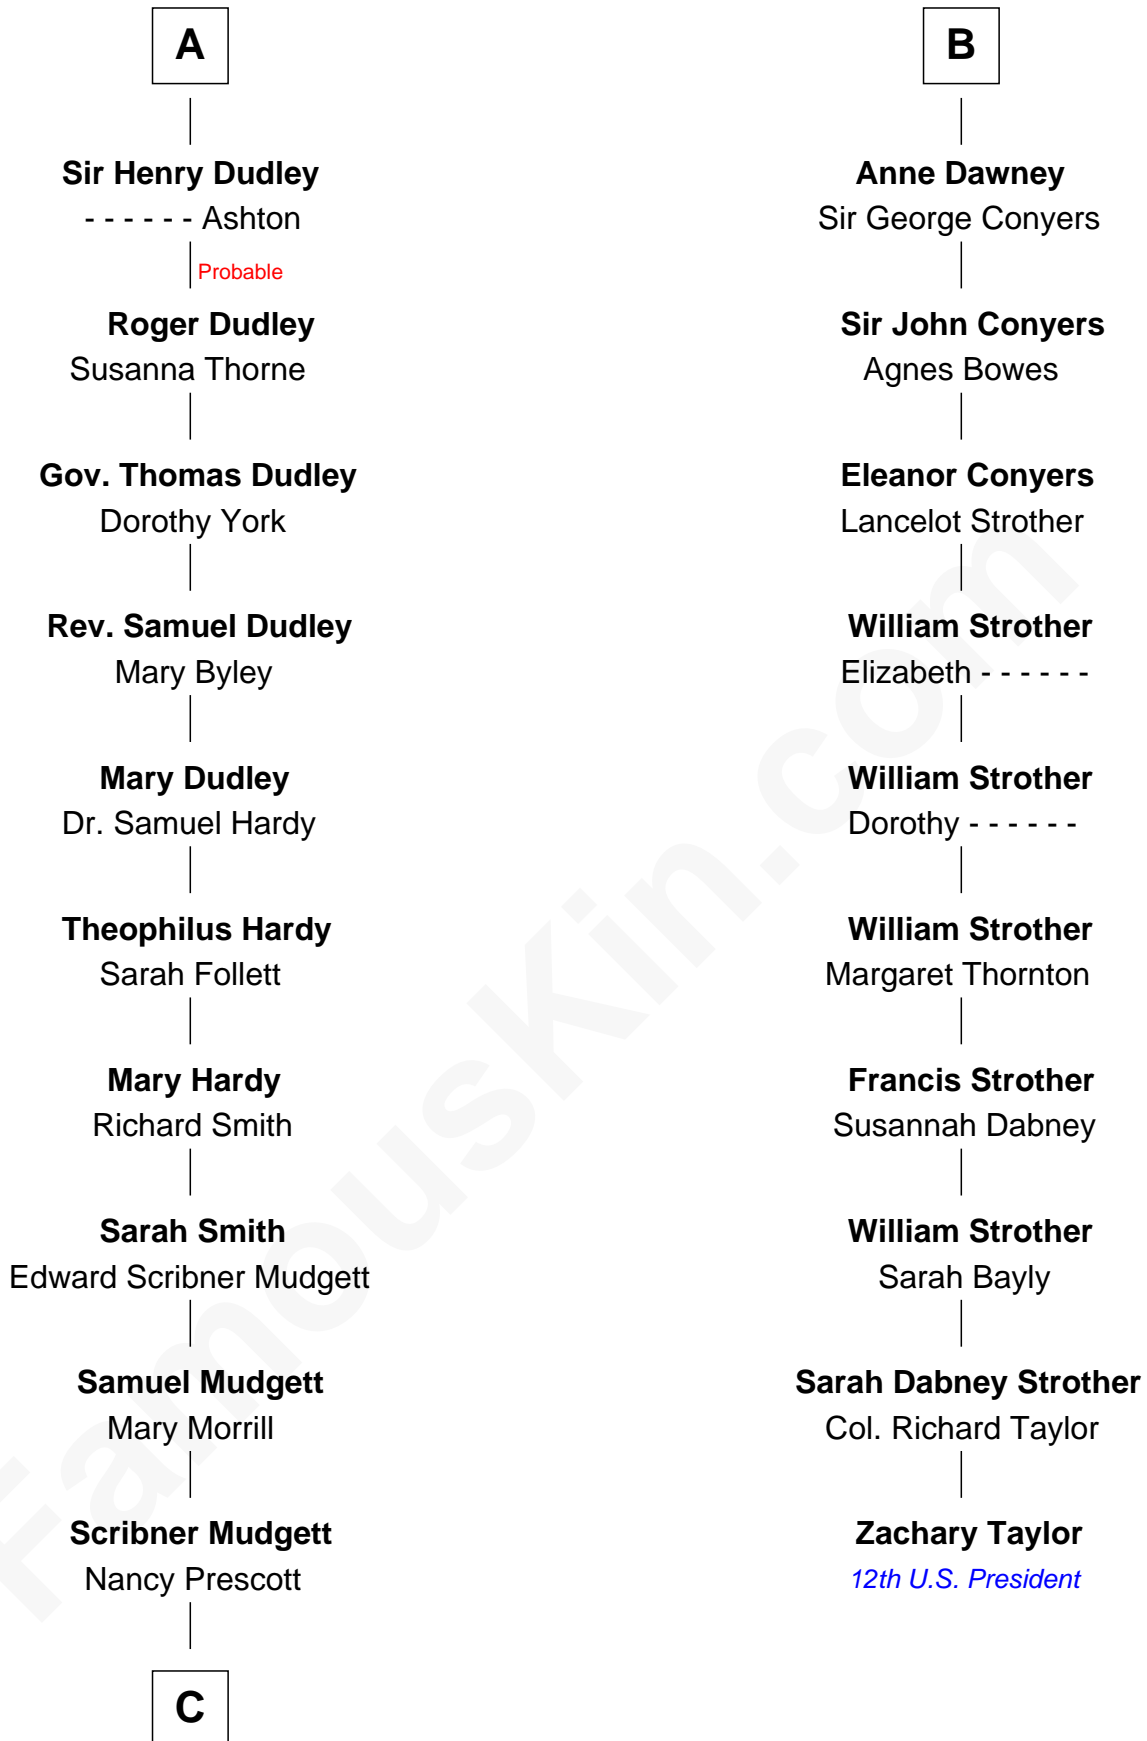

FamousKin.com Relationship Chart of

Dr. H. H. Holmes

Serial Killer aka "Devil in the White City"

16th cousin 2 times removed of

Zachary Taylor

12th U.S. President

C

Levi Horton Mudgett
Theodate Page Price

Dr. H. H. Holmes
Serial Killer Dr. H. H. Holmes

FamousKin.com