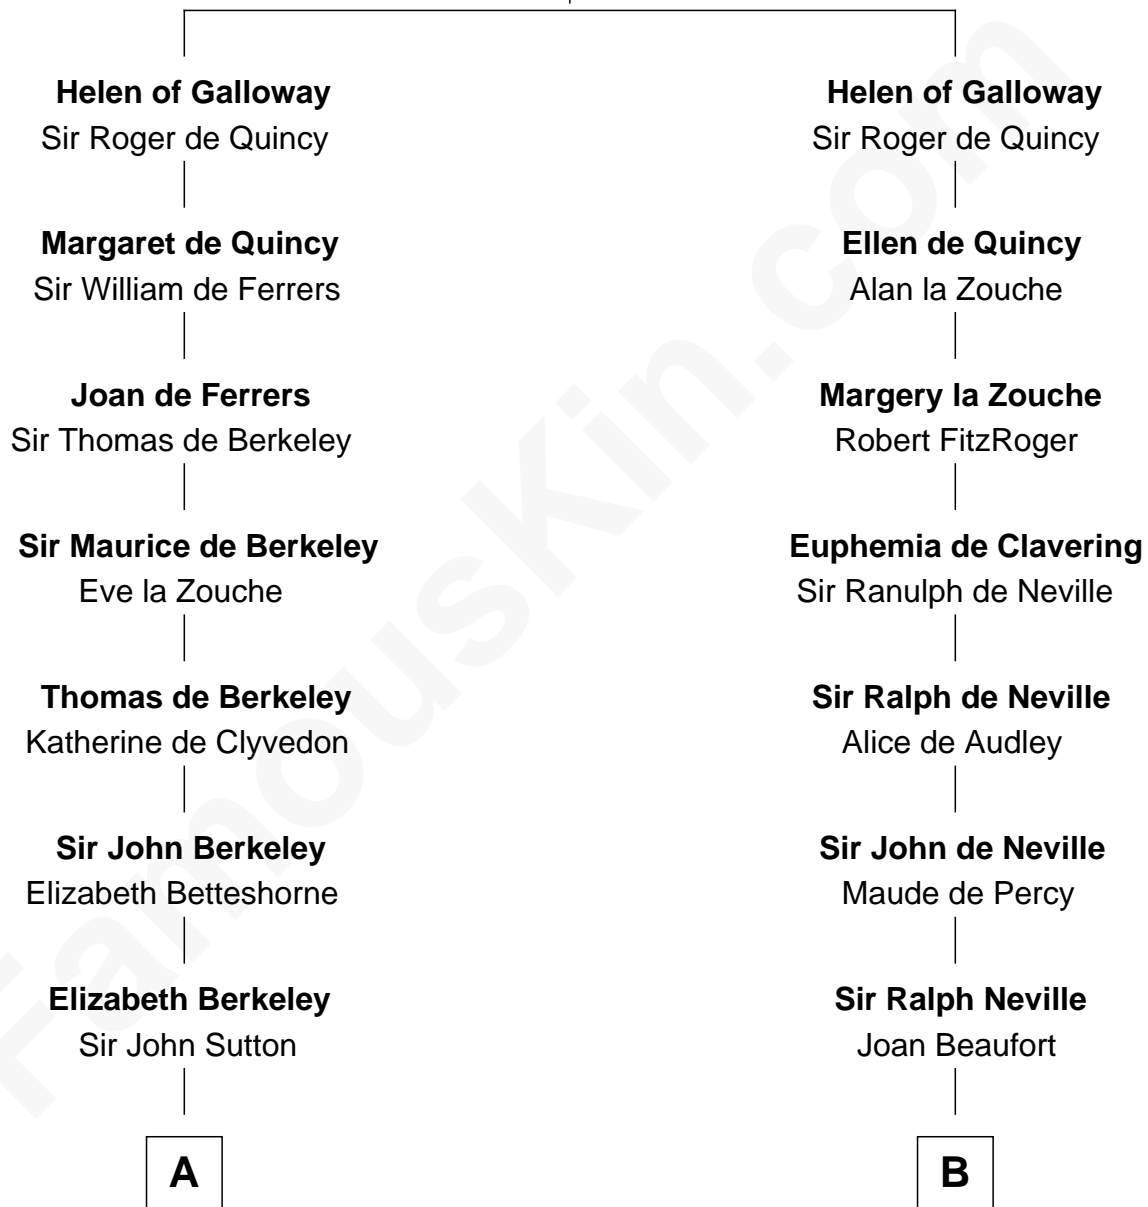

# FamousKin.com Relationship Chart of

**Dr. H. H. Holmes**

*Serial Killer aka "Devil in the White City"*

20th cousin 1 time removed of

**Zachary Taylor**

*12th U.S. President*

**Alan of Galloway**

Helen de l'Isle

**C**

**Sarah Smith**  
Edward Scribner Mudgett

**Samuel Mudgett**  
Mary Morrill

**Scribner Mudgett**  
Nancy Prescott

**Levi Horton Mudgett**  
Theodate Page Price

**Dr. H. H. Holmes**  
*Serial Killer Dr. H. H. Holmes*

**D**

**Francis Strother**  
Susannah Dabney

**William Strother**  
Sarah Bayly

**Sarah Dabney Strother**  
Col. Richard Taylor

**Zachary Taylor**  
*12th U.S. President*