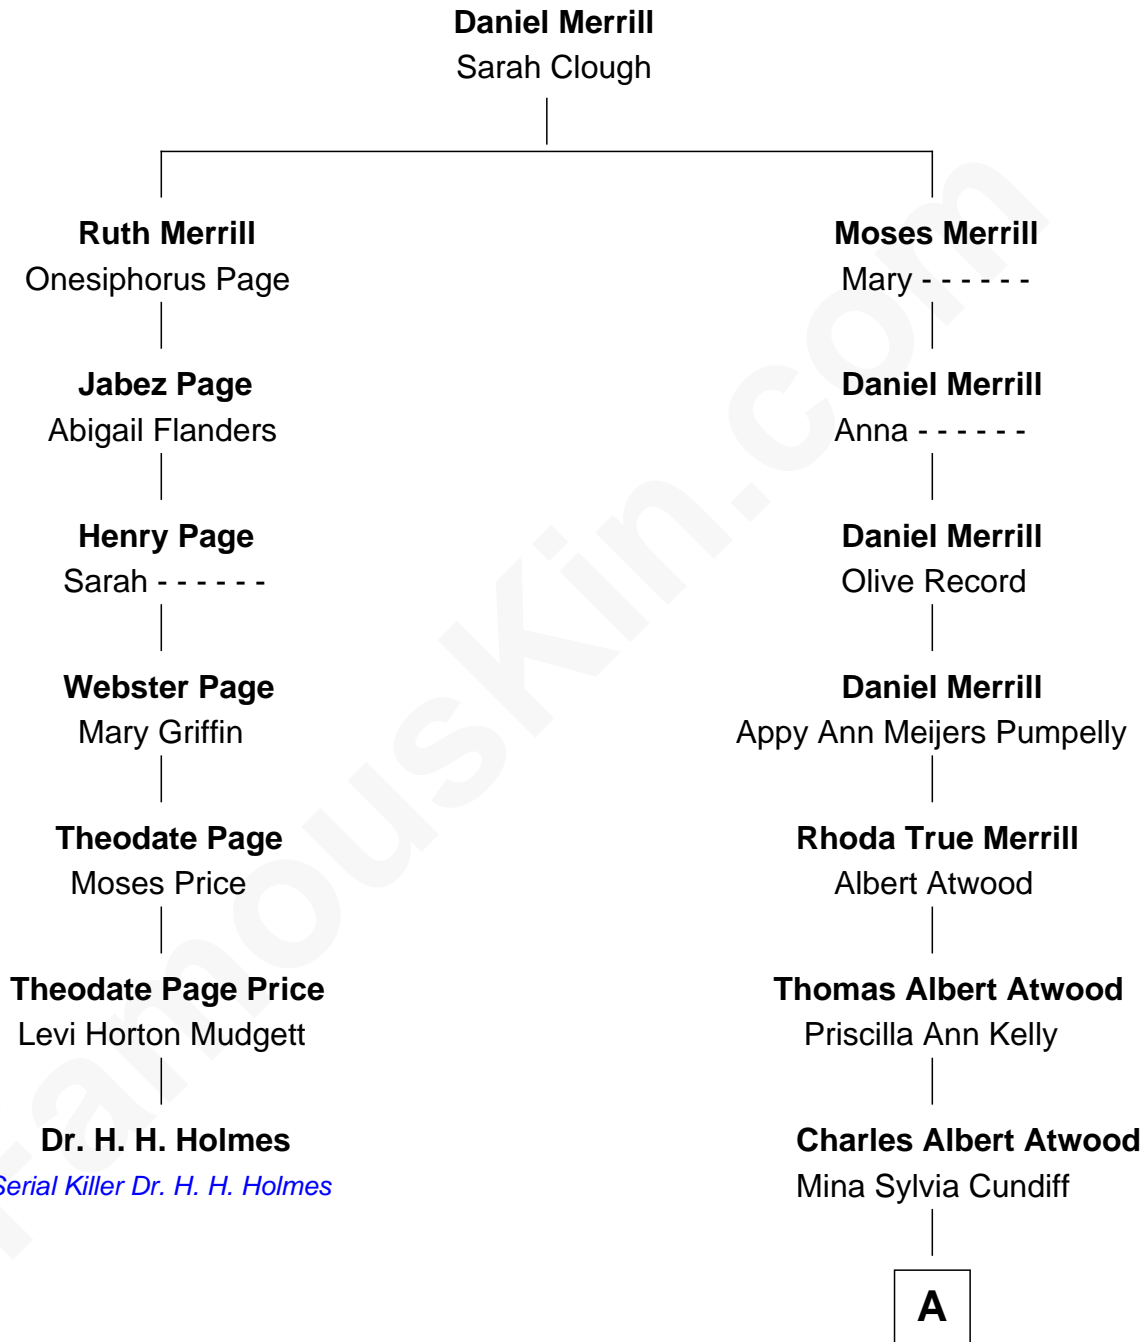

FamousKin.com Relationship Chart of

Dr. H. H. Holmes

Serial Killer aka "Devil in the White City"

6th cousin 3 times removed of

Dave Cowens

NBA Hall of Famer

A

—
Stanley True Atwood