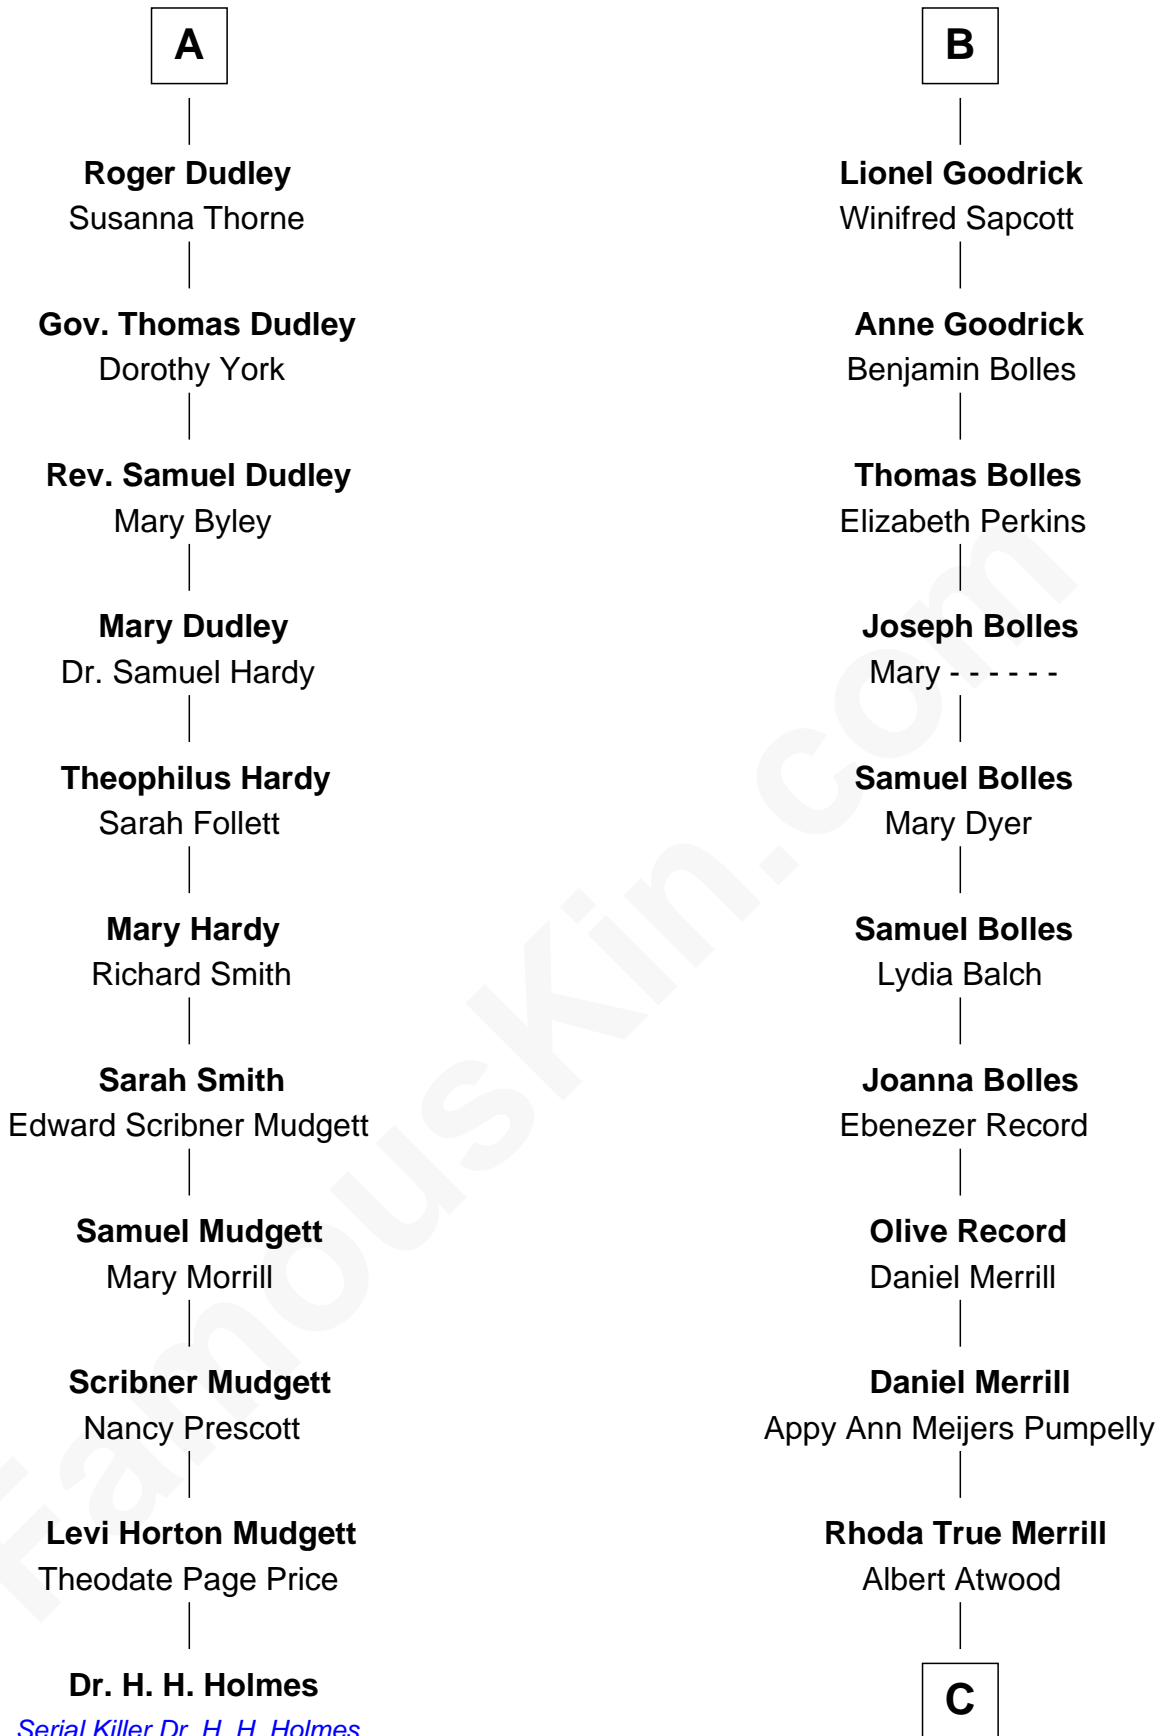

# FamousKin.com Relationship Chart of

**Dr. H. H. Holmes**

*Serial Killer aka "Devil in the White City"*

17th cousin 4 times removed of

**Dave Cowens**

*NBA Hall of Famer*

**C**

Thomas Albert Atwood

Priscilla Ann Kelly

Charles Albert Atwood

Mina Sylvia Cundiff

Stanley True Atwood

Dorothy Ann Ulrich

Ruth Ellen Atwood

John Joseph Cowens

Dave Cowens