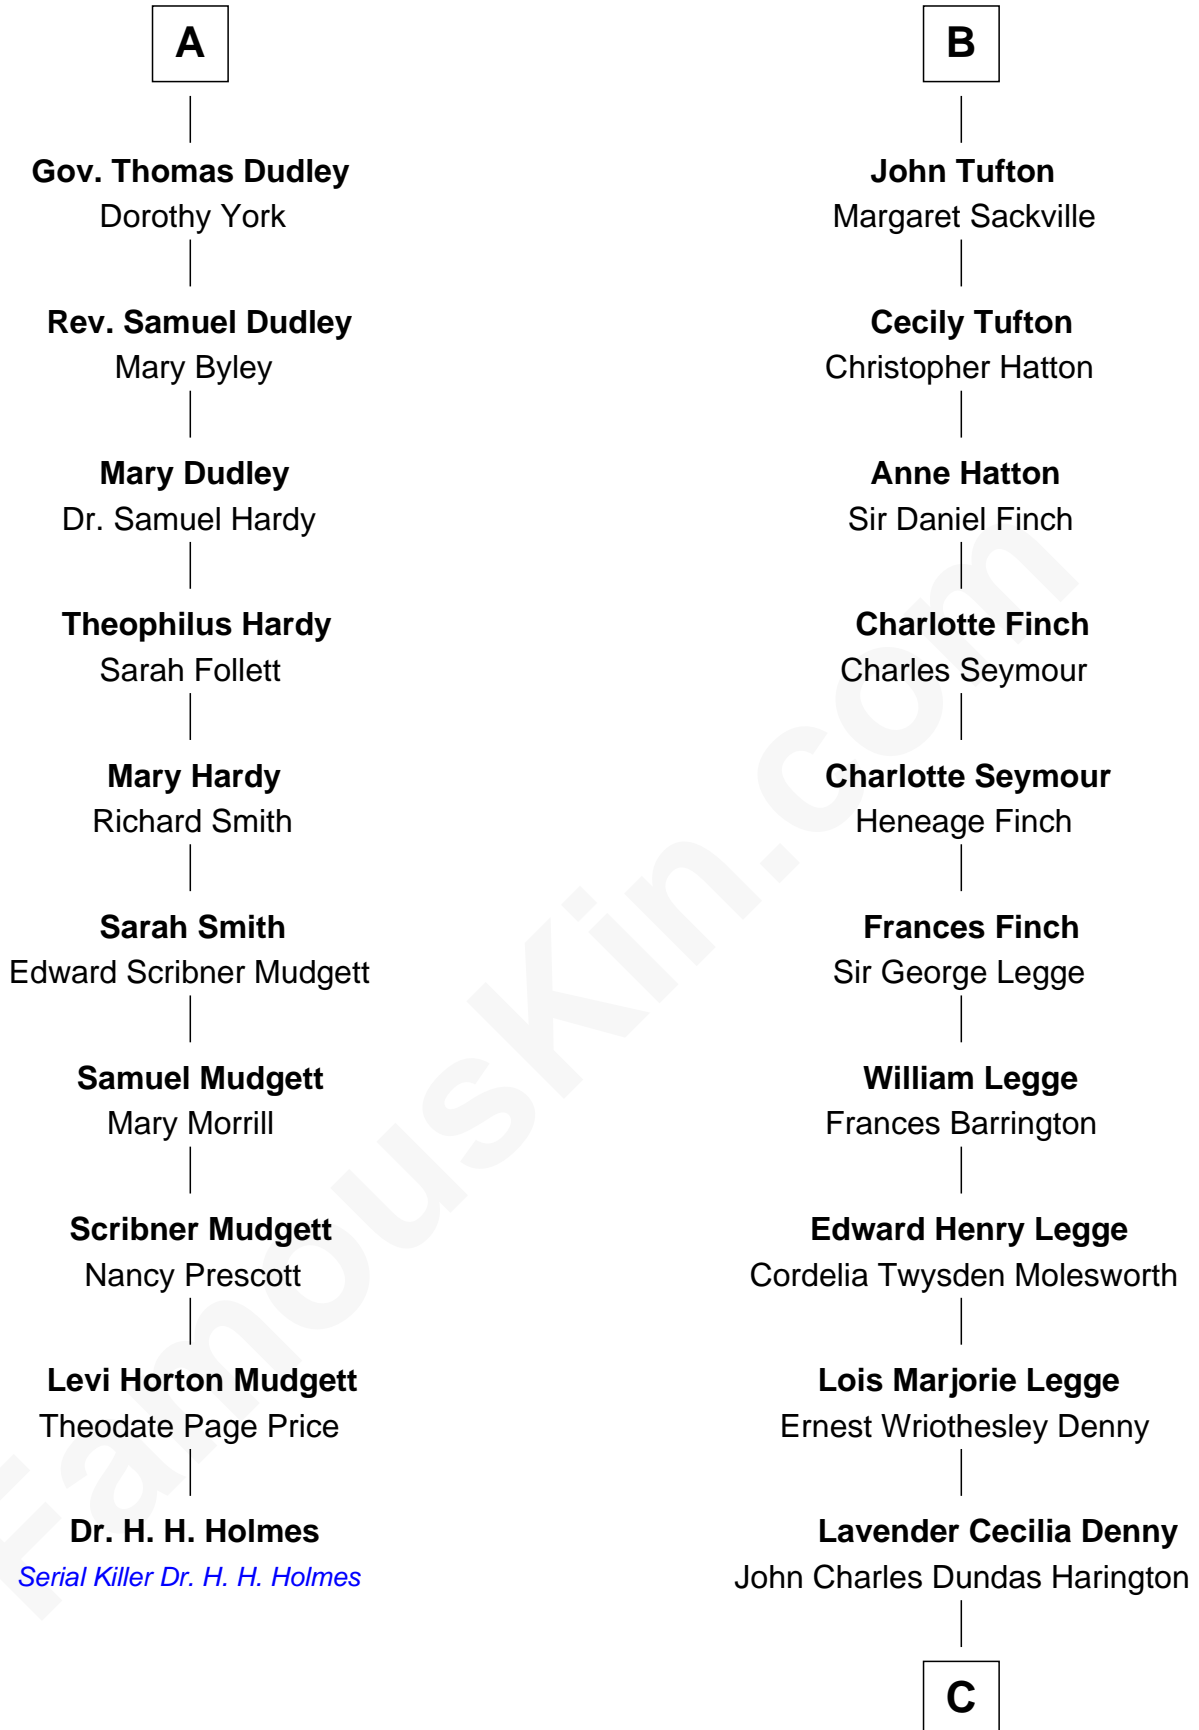

## Relationship Chart of

**Dr. H. H. Holmes**

*Serial Killer aka "Devil in the White City"*

16th cousin 2 times removed of

**Kit Harington**

*TV Actor - "Game of Thrones"*

**Sir Reynold Grey**

Margaret de Ros

**Margaret Grey**  
Sir William Bonville

**William Bonville**  
Elizabeth Harington

**William Bonville**  
Katherine Neville

**Cecily Bonville**  
Thomas Grey

**Cecily Grey**  
Sir John Sutton

**Sir Henry Dudley**  
----- Ashton

Probable

**Roger Dudley**  
Susanna Thorne

**A**

**Sir John Grey**  
Constance de Holand

**Sir Edmund Grey**  
Katherine Percy

**George Grey**  
Catherine Herbert

**Anne Grey**  
Sir John Hussey

**Anne Hussey**  
Sir Humphrey Browne

**Christian Browne**  
Sir John Tufton

**Sir Nicholas Tufton**  
Frances Cecil

**B**

C

Sir David Richard Harington

Deborah Jane Catesby

Kit Harington

*TV Actor - "Game of Thrones"*