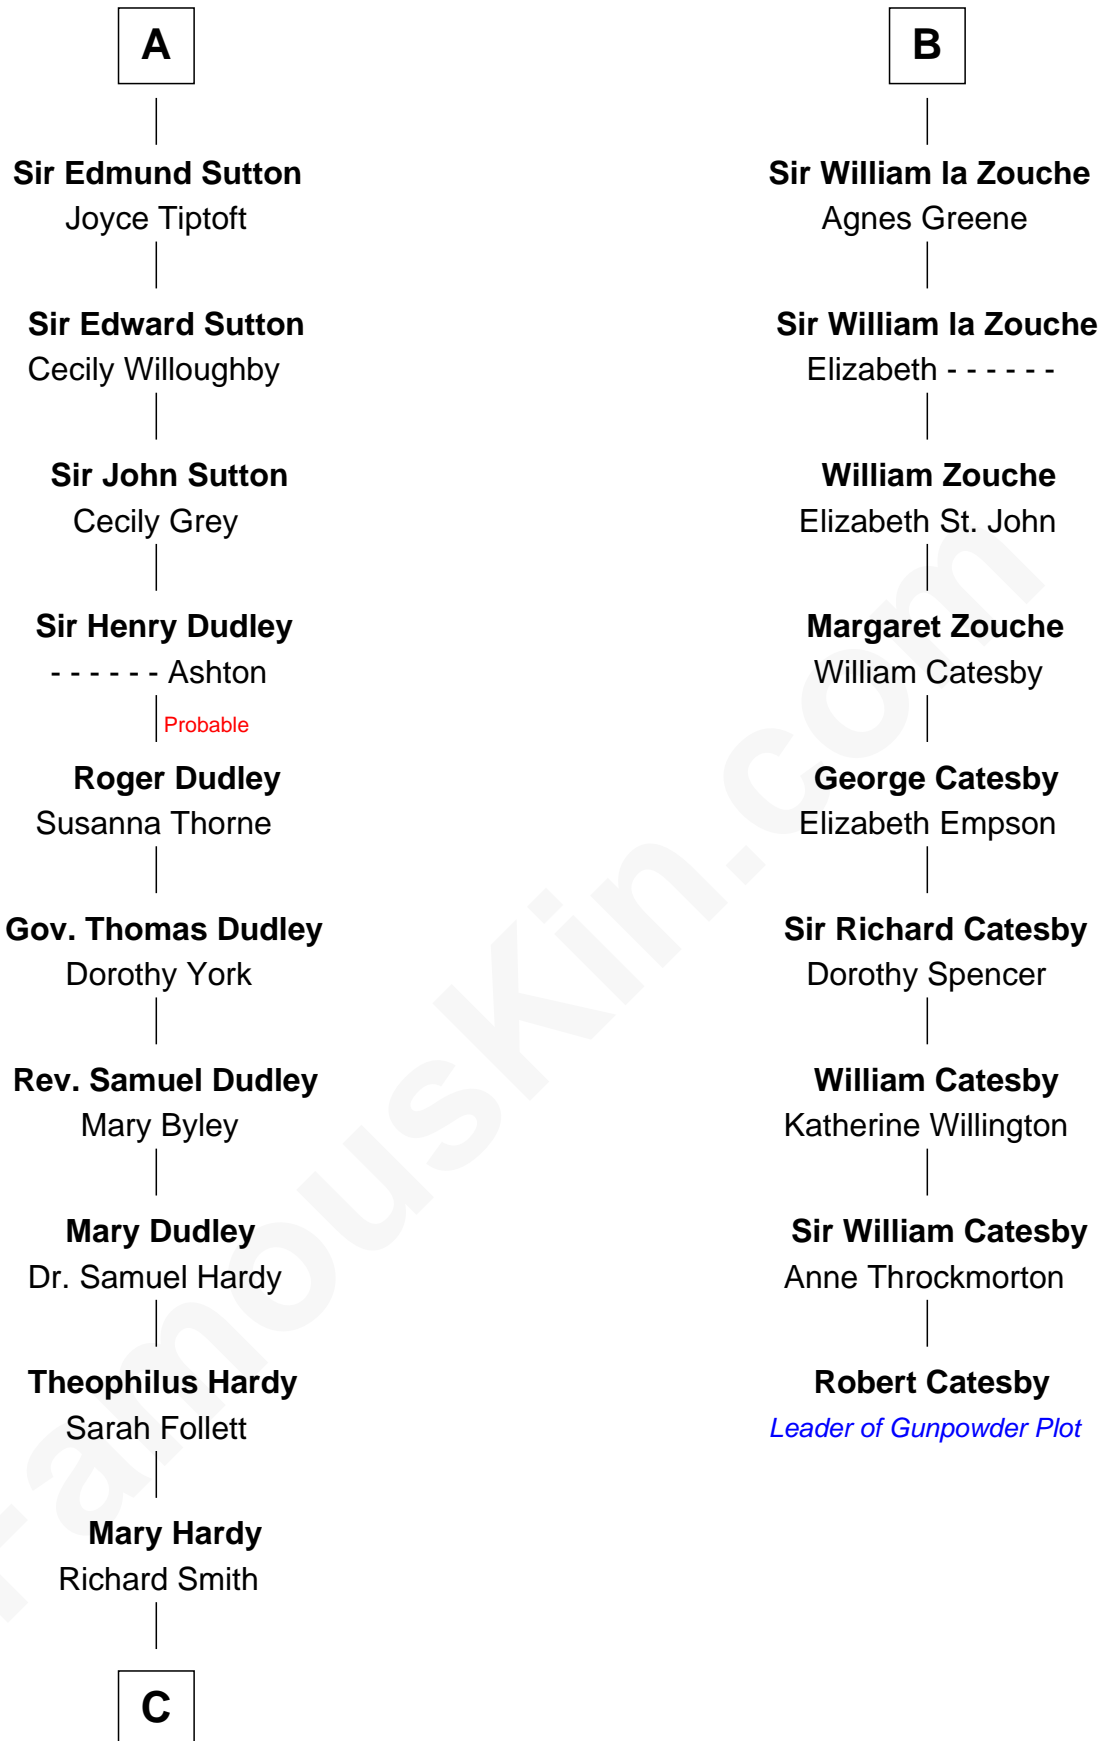

FamousKin.com Relationship Chart of

Dr. H. H. Holmes

Serial Killer aka "Devil in the White City"

15th cousin 6 times removed of

Robert Catesby

Leader of Gunpowder Plot

Hugh de Kevelioc
Bertrade de Montfort

C

—
Sarah Smith
Edward Scribner Mudgett

—
Samuel Mudgett
Mary Morrill

—
Scribner Mudgett
Nancy Prescott

—
Levi Horton Mudgett
Theodate Page Price

—
Dr. H. H. Holmes
Serial Killer Dr. H. H. Holmes

FamousKin.com