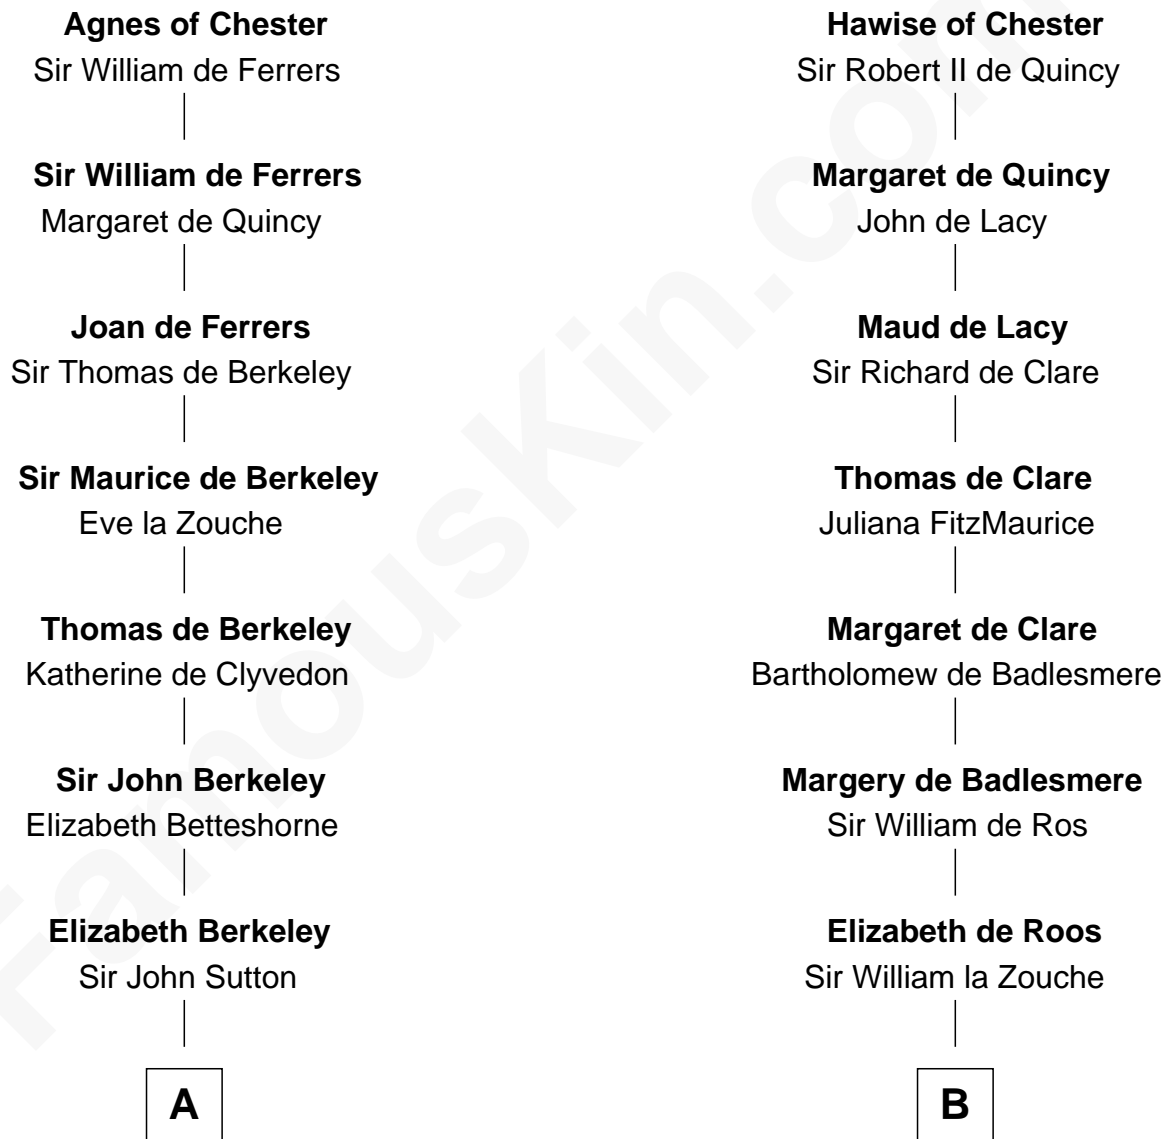

FamousKin.com Relationship Chart of

Dr. H. H. Holmes

Serial Killer aka "Devil in the White City"

15th cousin 6 times removed of

Robert Catesby

Leader of Gunpowder Plot

Hugh de Kevelioc
Bertrade de Montfort

C

—
Sarah Smith
Edward Scribner Mudgett

—
Samuel Mudgett
Mary Morrill

—
Scribner Mudgett
Nancy Prescott

—
Levi Horton Mudgett
Theodate Page Price

—
Dr. H. H. Holmes
Serial Killer Dr. H. H. Holmes

FamousKin.com