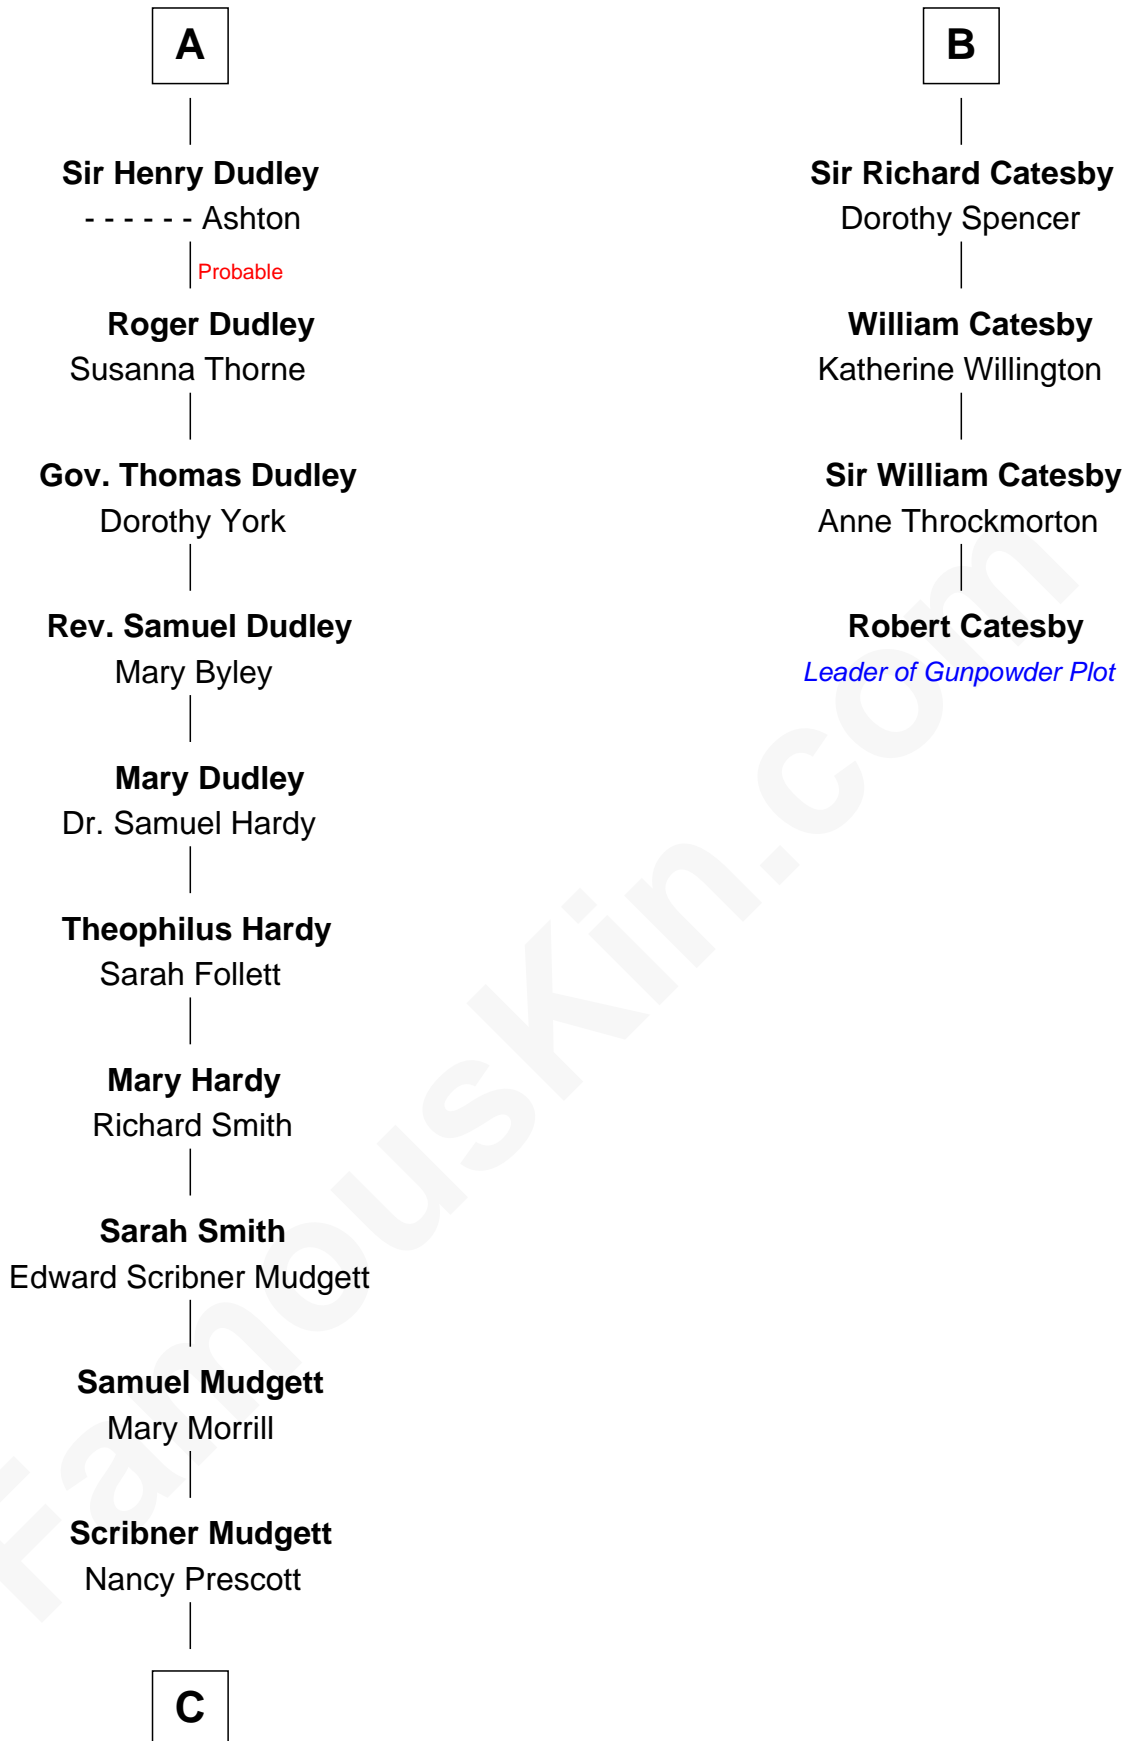

FamousKin.com Relationship Chart of

Dr. H. H. Holmes

Serial Killer aka "Devil in the White City"

10th cousin 8 times removed of

Robert Catesby

Leader of Gunpowder Plot

Eudo la Zouche
Milicent de Cantilupe

Eve la Zouche
Sir Maurice de Berkeley

A

Lucy Zouche
Thomas de Greene

Sir Henry Greene
Katherine Drayton

Agnes Greene
Sir William la Zouche

Sir William la Zouche
Elizabeth - - - - -

William Zouche
Elizabeth St. John

Margaret Zouche
William Catesby

George Catesby
Elizabeth Empson

B

C

—
Levi Horton Mudgett

Theodate Page Price

—
Dr. H. H. Holmes

Serial Killer Dr. H. H. Holmes

FamousKin.com