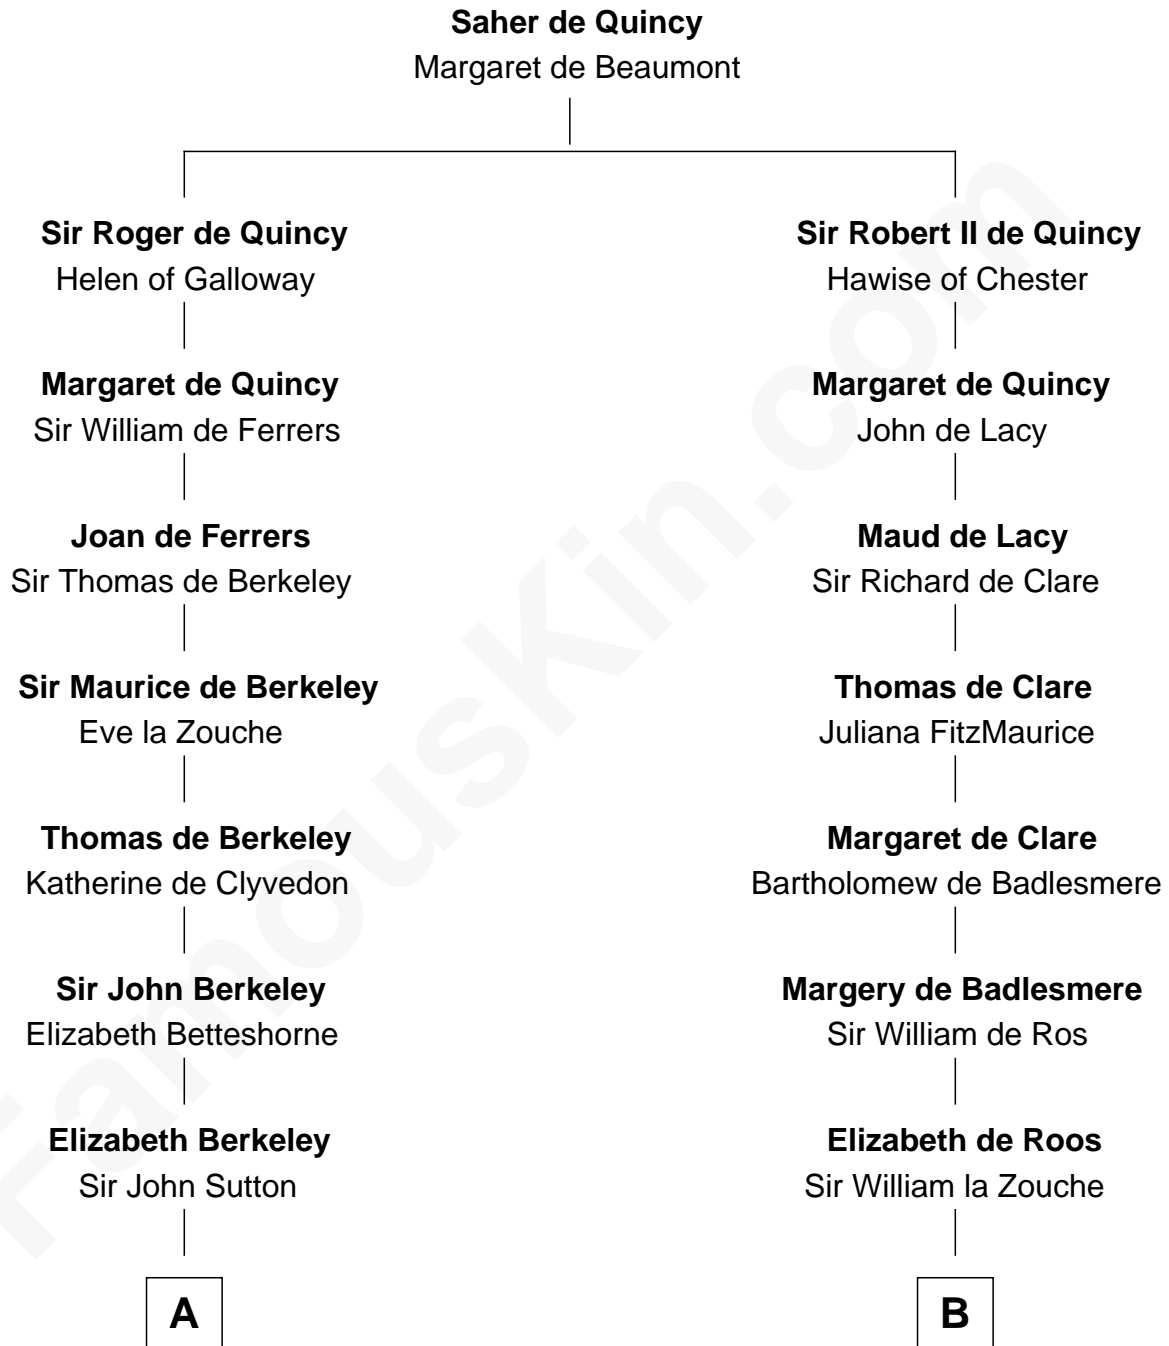

# FamousKin.com Relationship Chart of

**Dr. H. H. Holmes**

*Serial Killer aka "Devil in the White City"*

15th cousin 6 times removed of

**Robert Catesby**

*Leader of Gunpowder Plot*

**C**

—  
**Sarah Smith**  
Edward Scribner Mudgett

—  
**Samuel Mudgett**  
Mary Morrill

—  
**Scribner Mudgett**  
Nancy Prescott

—  
**Levi Horton Mudgett**  
Theodate Page Price

—  
**Dr. H. H. Holmes**  
*Serial Killer Dr. H. H. Holmes*

FamousKin.com