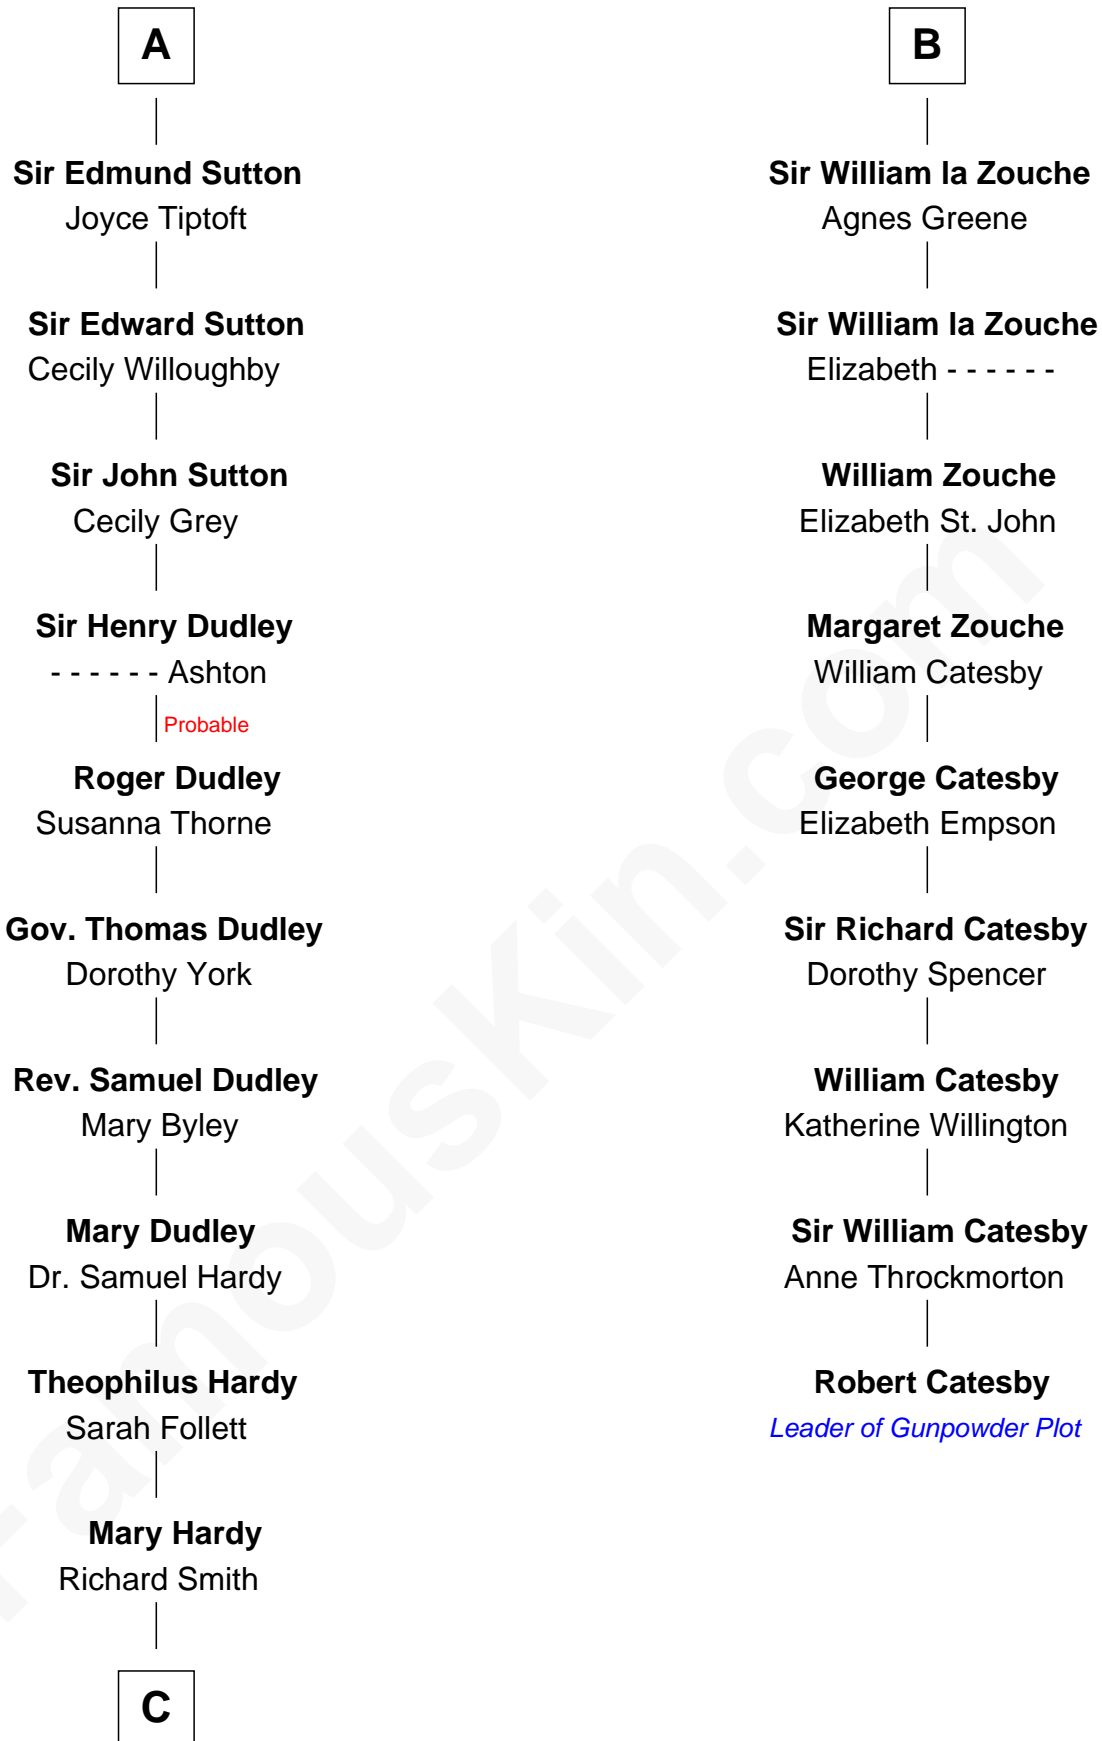

# FamousKin.com Relationship Chart of

**Dr. H. H. Holmes**

*Serial Killer aka "Devil in the White City"*

15th cousin 6 times removed of

**Robert Catesby**

*Leader of Gunpowder Plot*

**C**

—  
**Sarah Smith**  
Edward Scribner Mudgett

—  
**Samuel Mudgett**  
Mary Morrill

—  
**Scribner Mudgett**  
Nancy Prescott

—  
**Levi Horton Mudgett**  
Theodate Page Price

—  
**Dr. H. H. Holmes**  
*Serial Killer Dr. H. H. Holmes*

FamousKin.com