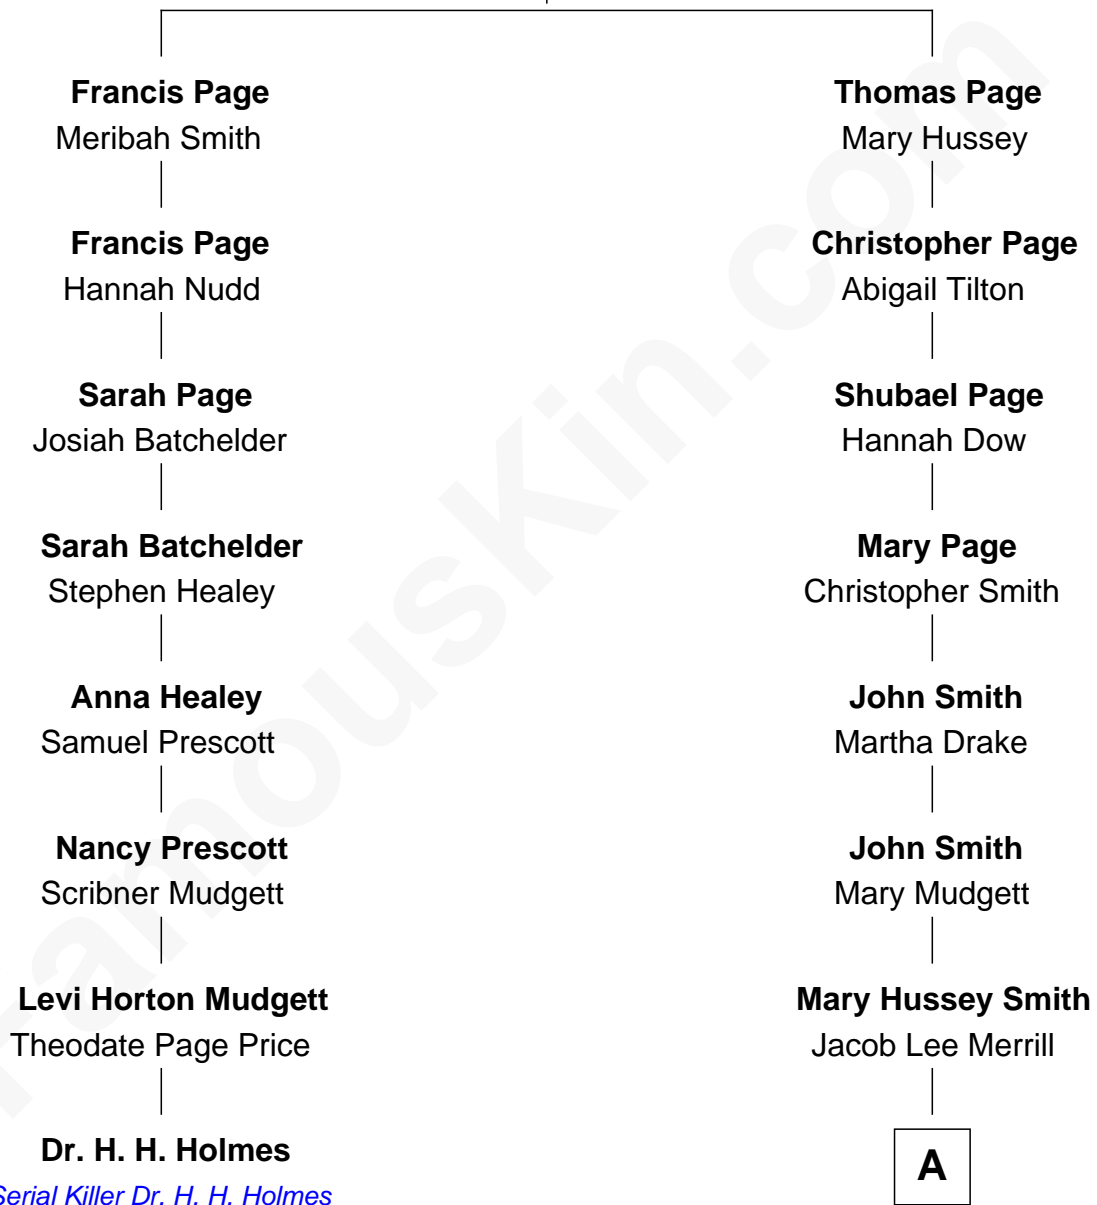

FamousKin.com Relationship Chart of

Dr. H. H. Holmes

Serial Killer aka "Devil in the White City"

7th cousin 4 times removed of

Meghan Markle

Duchess of Sussex, TV Actress

Robert Page

Lucy - - - - -

A

George David Merrill

Mary Bird

Gertrude May Merrill

Fred George Sanders

Doris Mary Rita Sanders

Gordon Arnold Markle

Thomas Wayne Markle