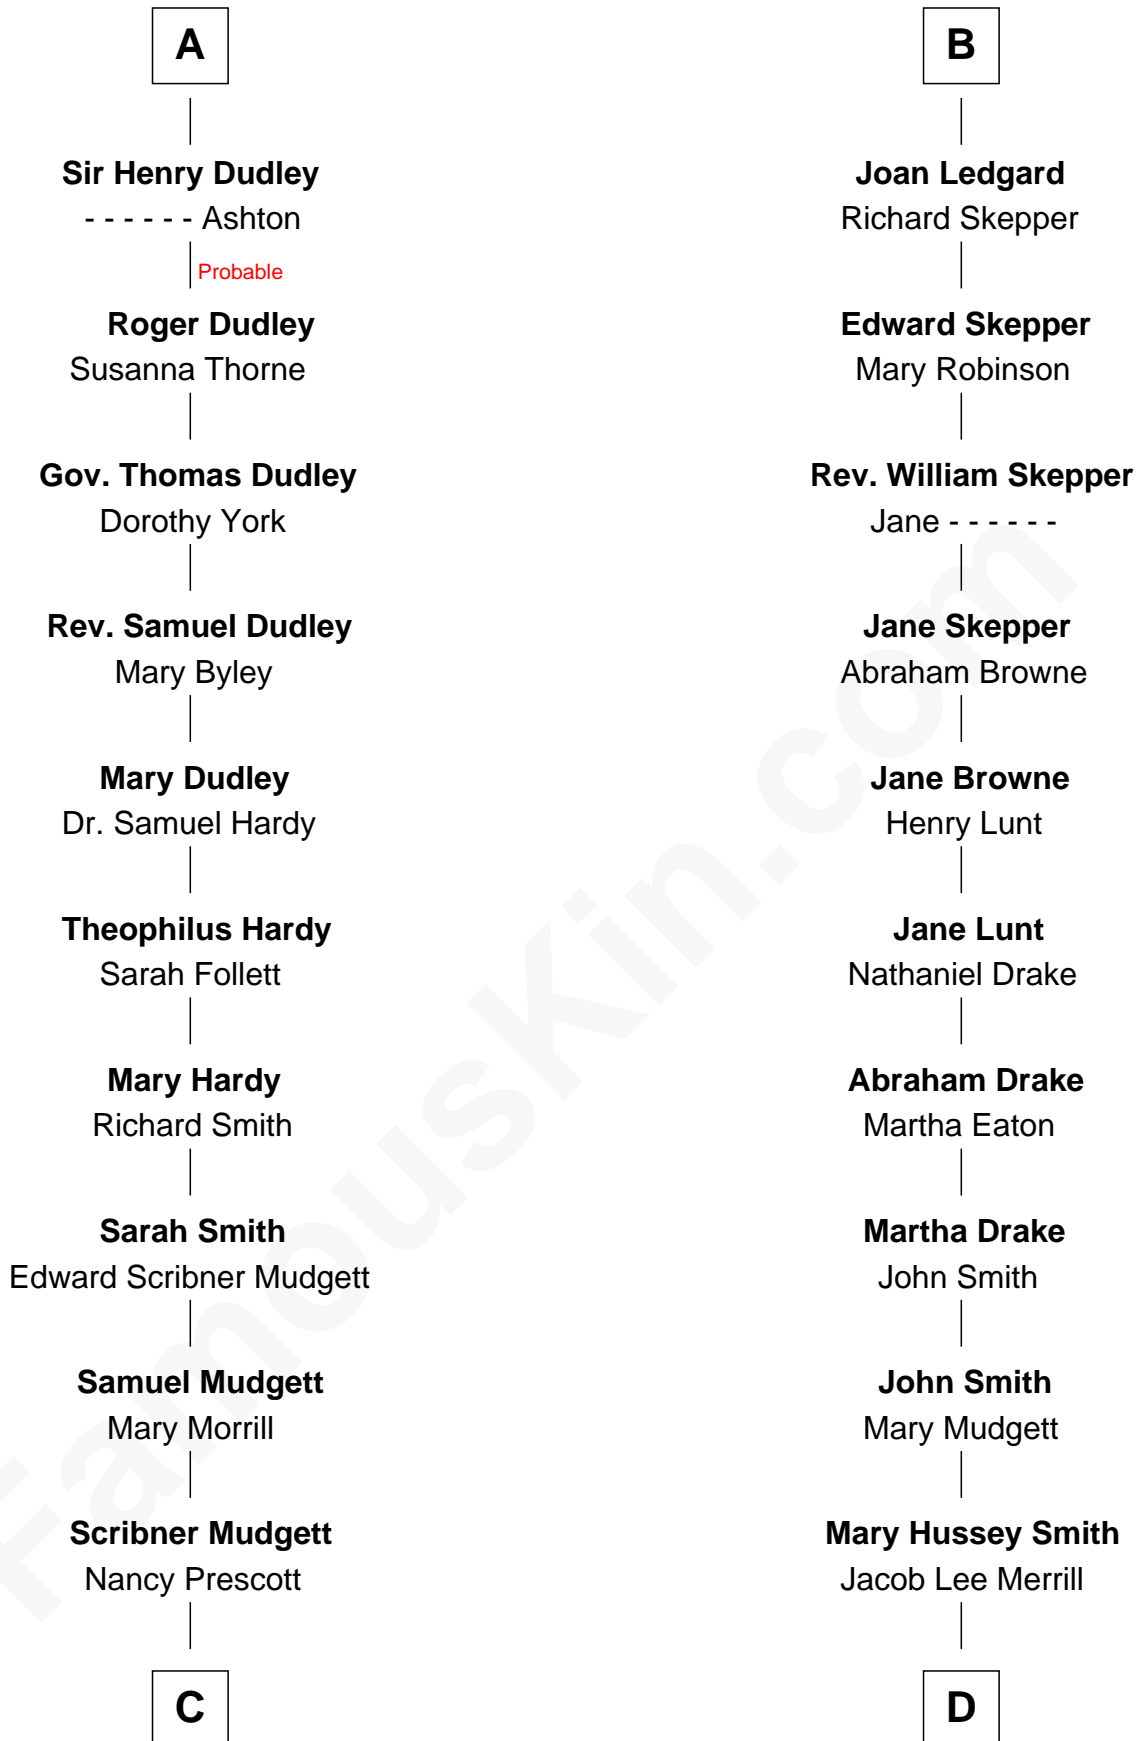

# FamousKin.com Relationship Chart of

**Dr. H. H. Holmes**

*Serial Killer aka "Devil in the White City"*

18th cousin 3 times removed of

**Meghan Markle**

*Duchess of Sussex, TV Actress*

**C**

**Levi Horton Mudgett**

Theodate Page Price

**Dr. H. H. Holmes**

*Serial Killer Dr. H. H. Holmes*

**D**

**George David Merrill**

Mary Bird

**Gertrude May Merrill**

Fred George Sanders

**Doris Mary Rita Sanders**

Gordon Arnold Markle

**Thomas Wayne Markle**

Doria Loyce Ragland

**Meghan Markle**

*Duchess of Sussex, TV Actress*