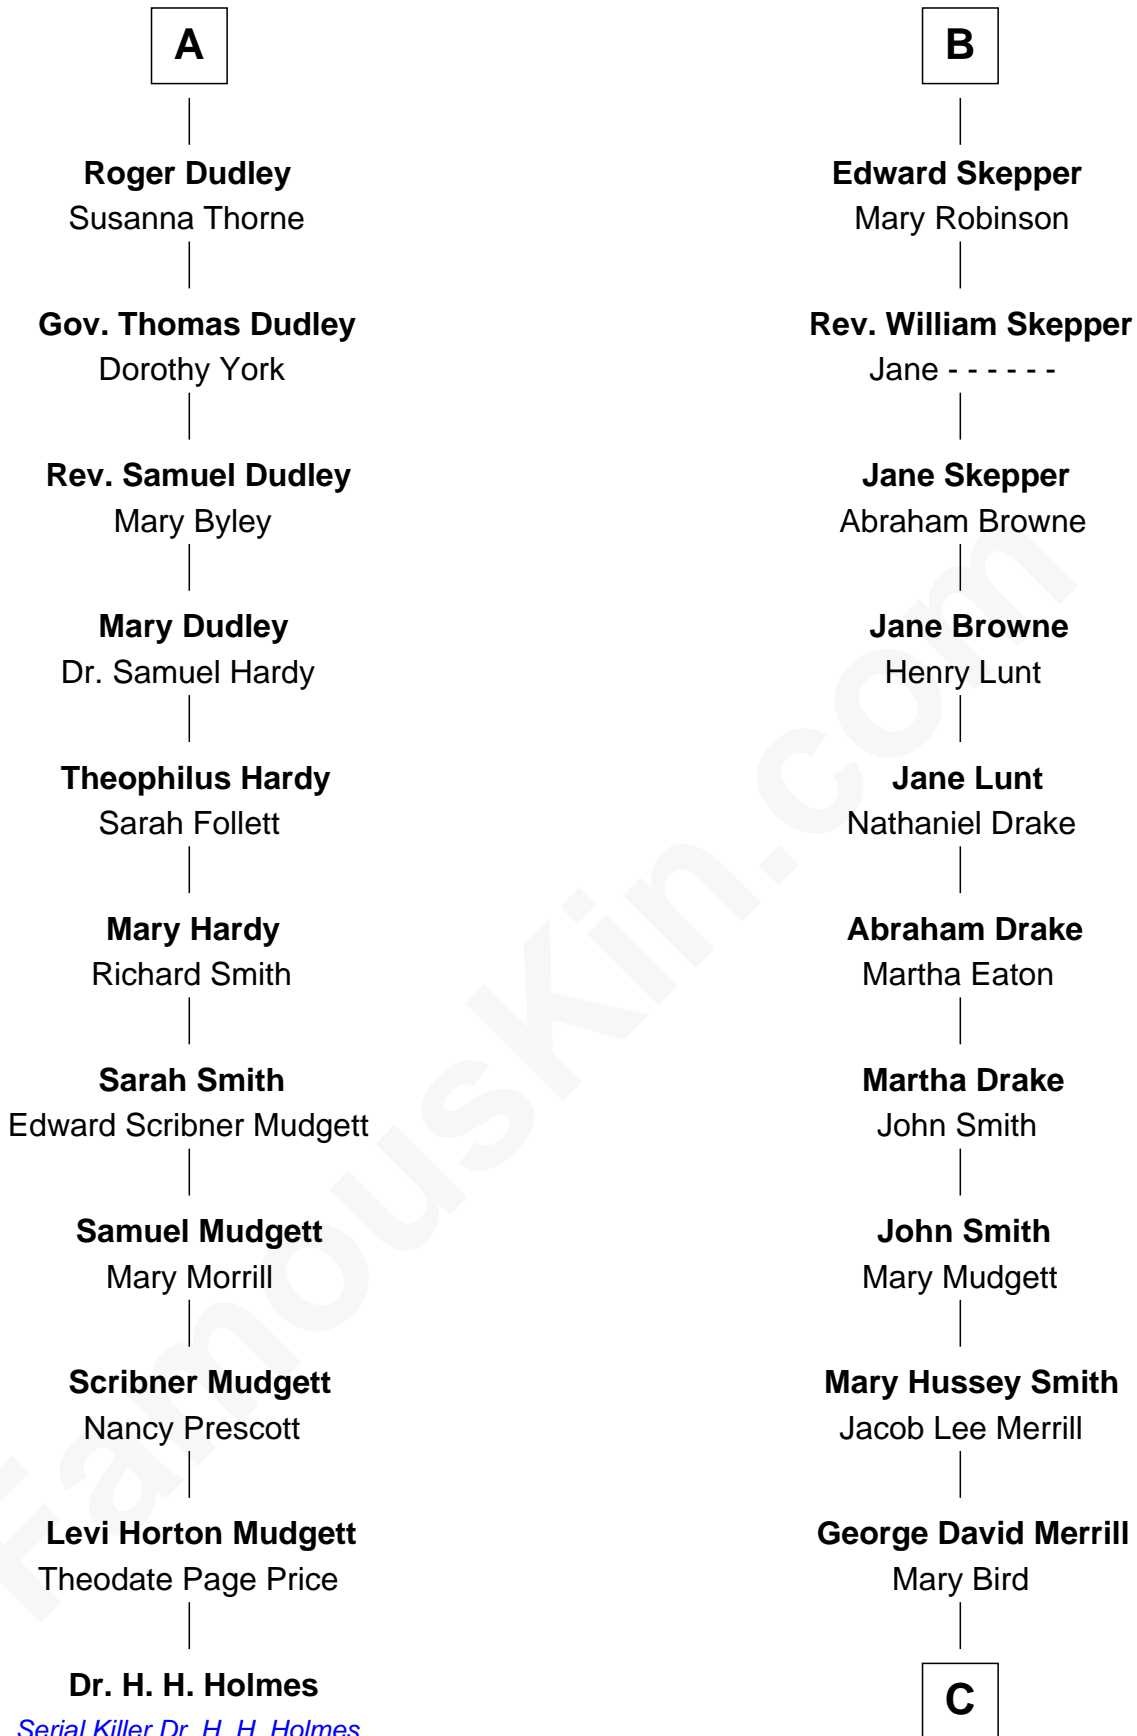

FamousKin.com Relationship Chart of

Dr. H. H. Holmes

Serial Killer aka "Devil in the White City"

17th cousin 3 times removed of

Meghan Markle

Duchess of Sussex, TV Actress

Sir Philip le Despencer

Elizabeth - - - - -

Sir Philip le Despencer

Elizabeth de Tibetot

Margery Despencer

Sir Roger Wentworth

Sir Philip Wentworth

Mary Clifford

Elizabeth Wentworth

Sir Martin de la See

Joan de la See

Sir Piers Hildyard

Isabel Hildyard

Ralph Legard

Joan Ledgard

Richard Skepper

B

C