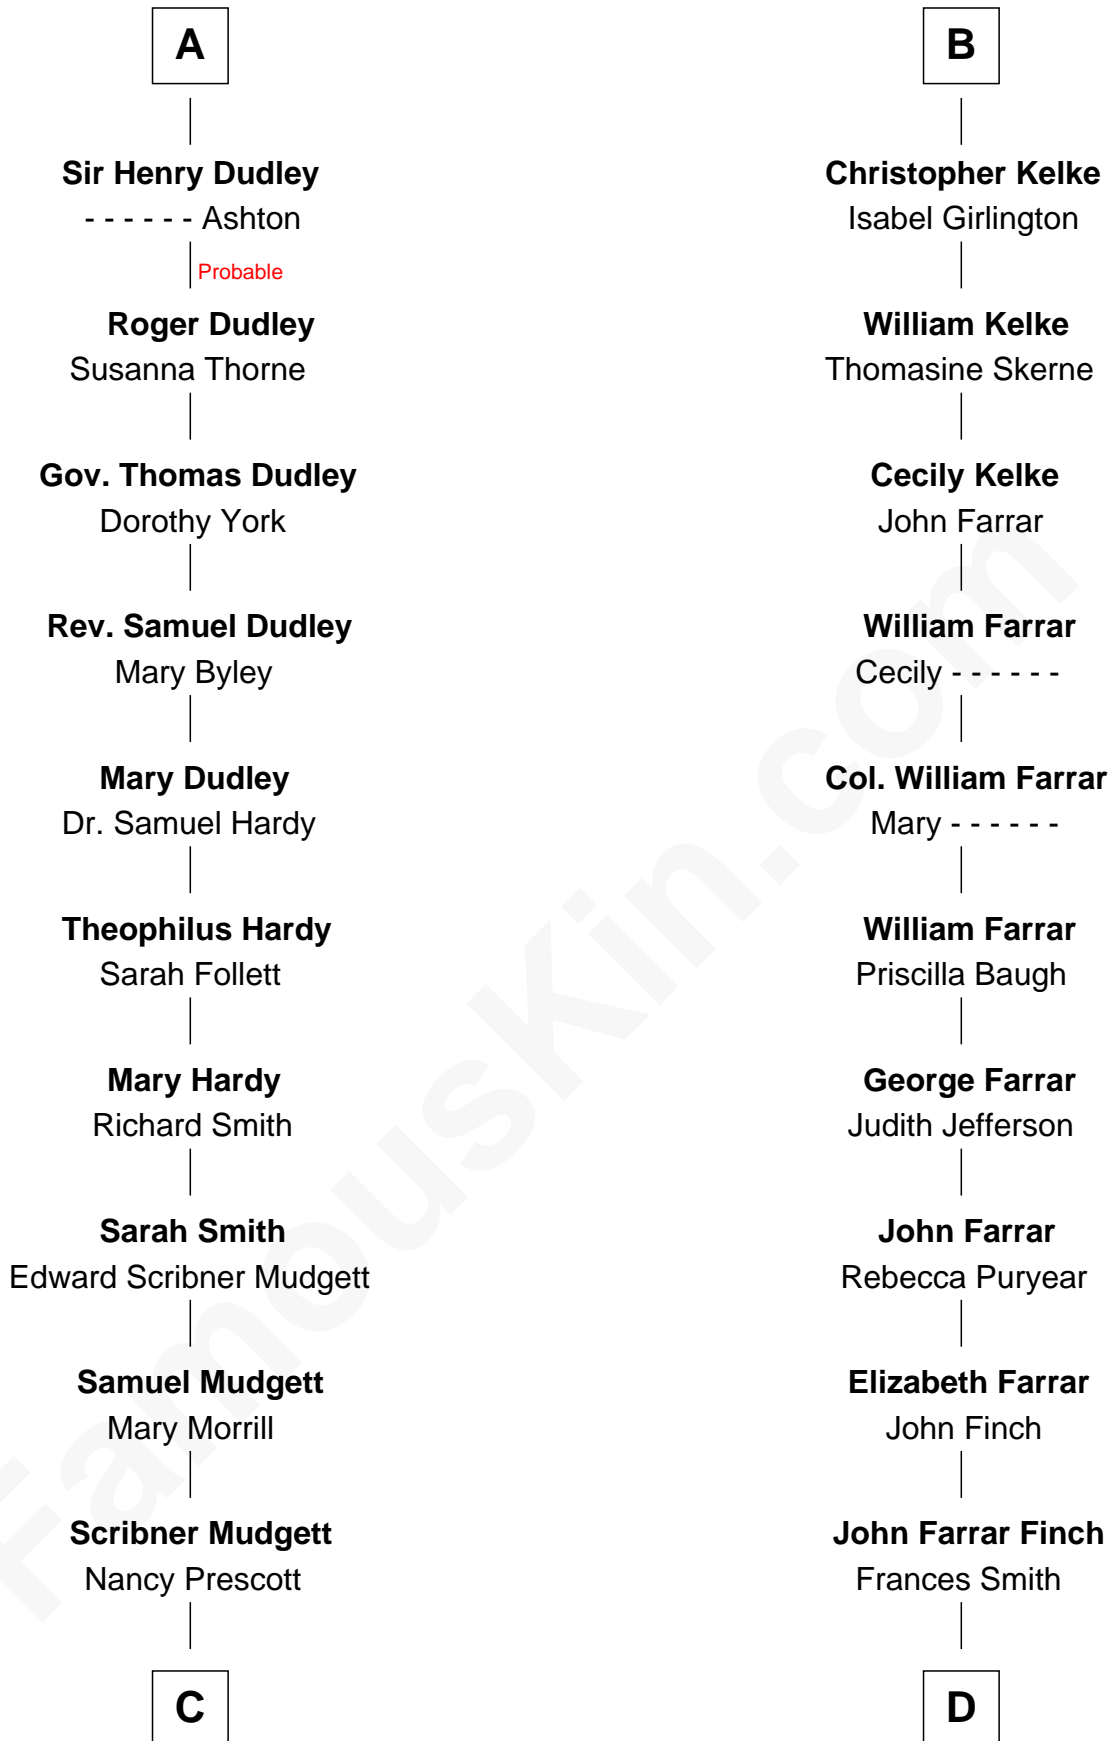

# FamousKin.com Relationship Chart of

**Dr. H. H. Holmes**

*Serial Killer aka "Devil in the White City"*

18th cousin 2 times removed of

**Harper Lee**

*Author of To Kill a Mockingbird*

**C**

**Levi Horton Mudgett**

Theodate Page Price

**Dr. H. H. Holmes**

*Serial Killer Dr. H. H. Holmes*

**D**

**John Robert Finch**

Frances Cunningham

**James Cunningham Finch**

Ellen Rivers Williams