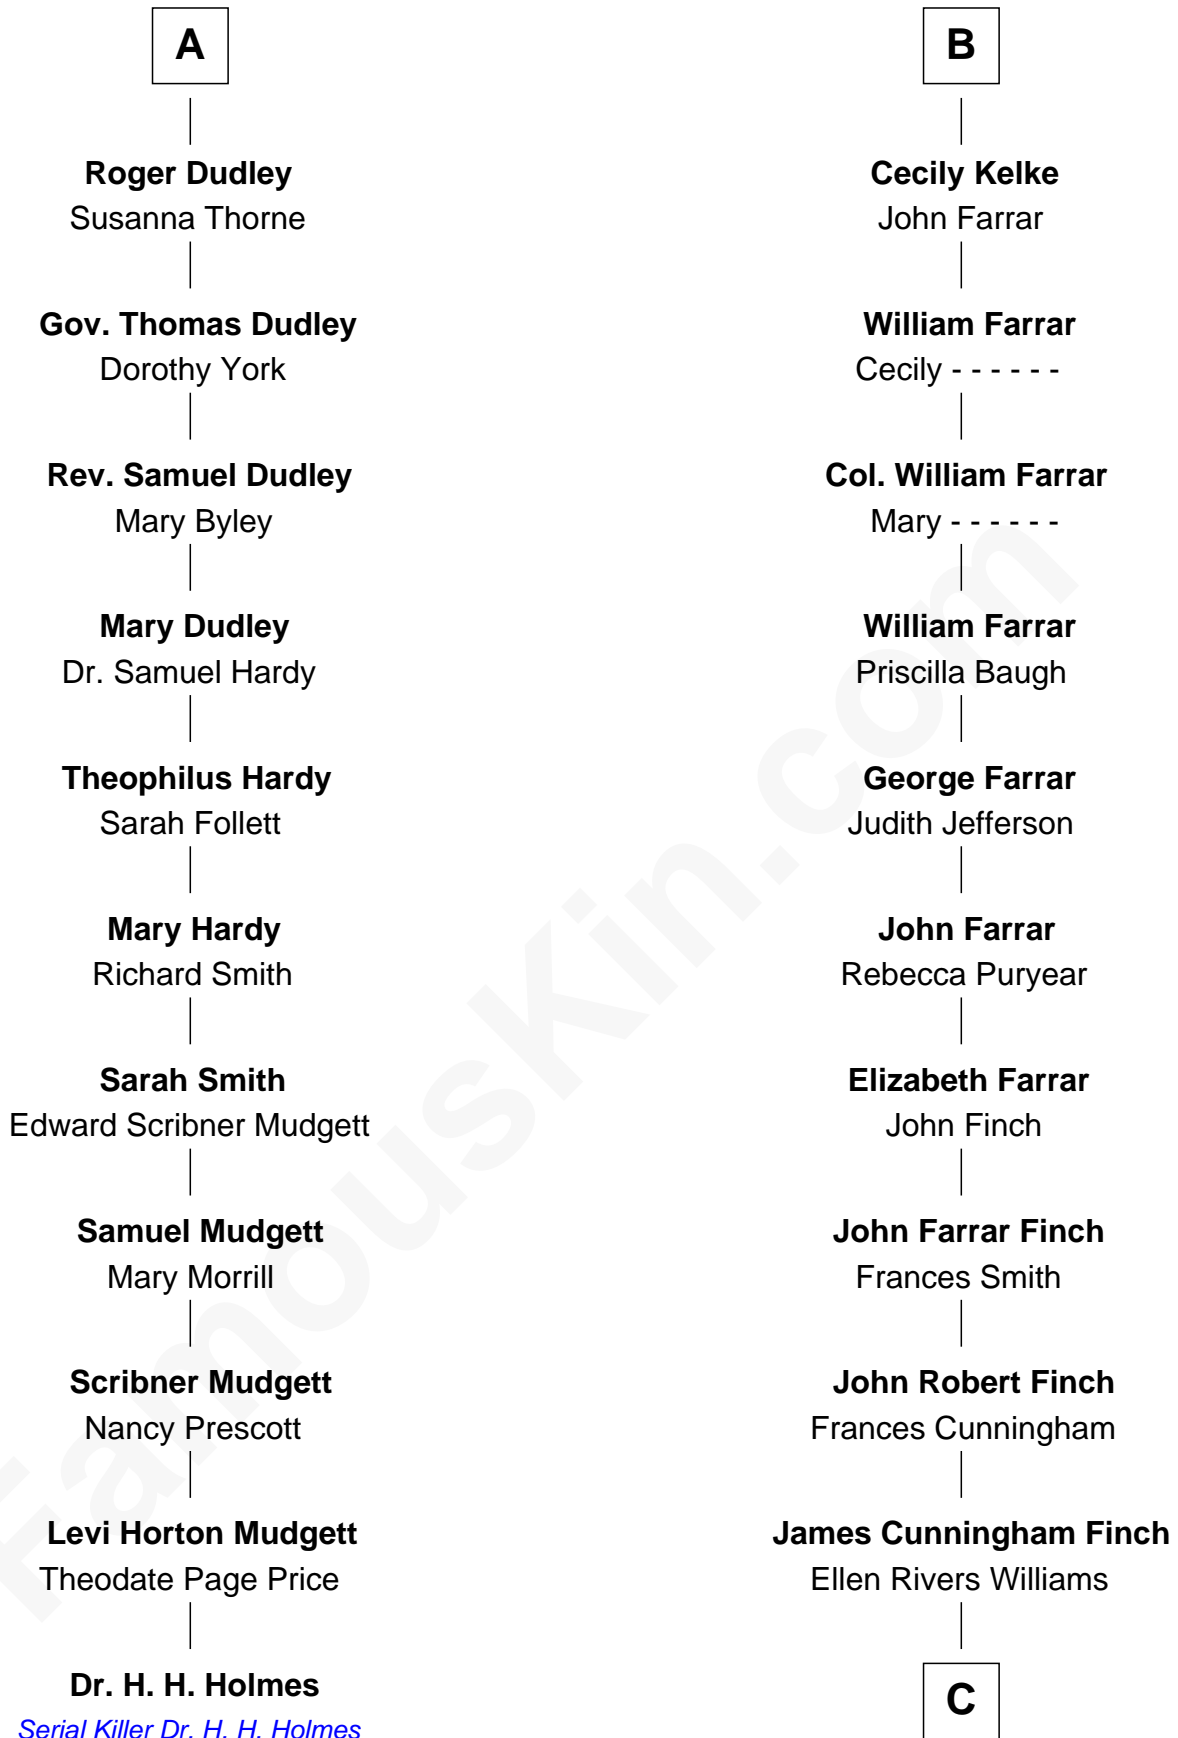

FamousKin.com Relationship Chart of

Dr. H. H. Holmes

Serial Killer aka "Devil in the White City"

17th cousin 1 time removed of

Harper Lee

Author of To Kill a Mockingbird

Sir Philip le Despencer

Elizabeth - - - - -

Alice le Despenser

Sir John Sutton

Sir John Sutton

Constance Blount

Sir John Sutton

Elizabeth Berkeley

Sir Edmund Sutton

Joyce Tiptoft

Sir Philip le Despencer

Elizabeth de Tibetot

Margery Despencer

Sir Roger Wentworth

Sir Philip Wentworth

Mary Clifford

Elizabeth Wentworth

Sir Martin de la See

Elizabeth de la See

Roger Kelke

Christopher Kelke

Isabel Girlington

William Kelke

Thomasine Skerne

B

C