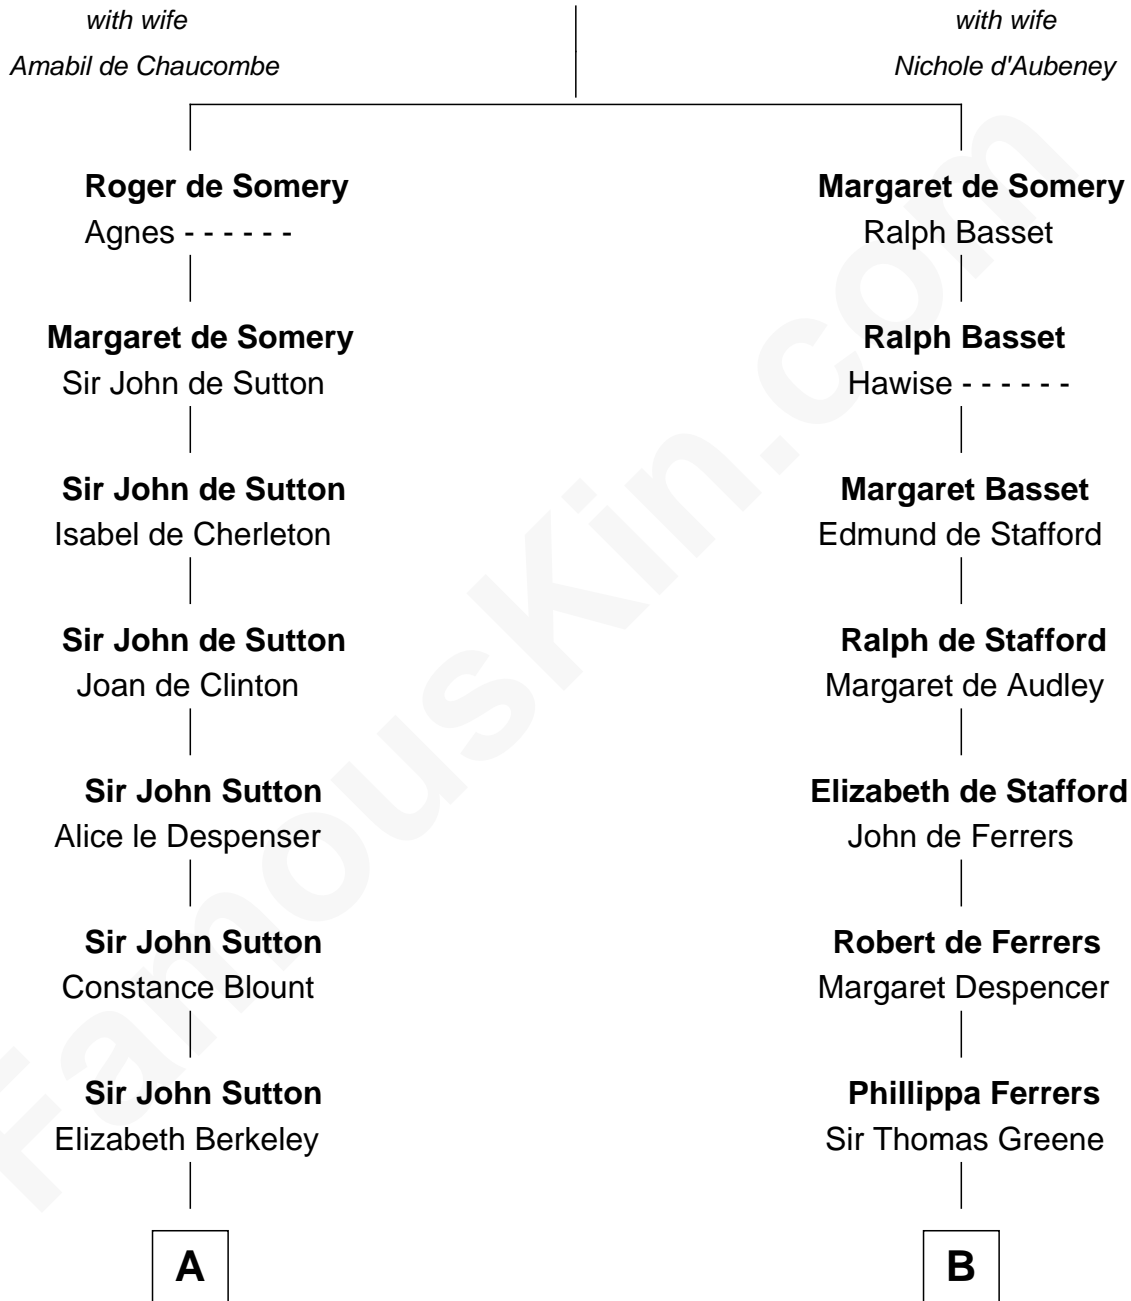

FamousKin.com Relationship Chart of

Dr. H. H. Holmes

Serial Killer aka "Devil in the White City"

21st cousin of

Henry Clay Folger

Founder of Folger Shakespeare Library and Chairman of Standard Oil

Sir Roger de Somery

C

Sarah Smith
Edward Scribner Mudgett

Samuel Mudgett
Mary Morrill

Scribner Mudgett
Nancy Prescott

Levi Horton Mudgett
Theodate Page Price

Dr. H. H. Holmes
Serial Killer Dr. H. H. Holmes

D

Peleg Slocum
Elizabeth Brown

Rebecca Slocum
George Folger

Samuel Brown Folger
Nancy F. Hiller

Henry Clay Folger
Eliza Jane Clark

Henry Clay Folger
Chairman of Standard Oil

FamousKin.com