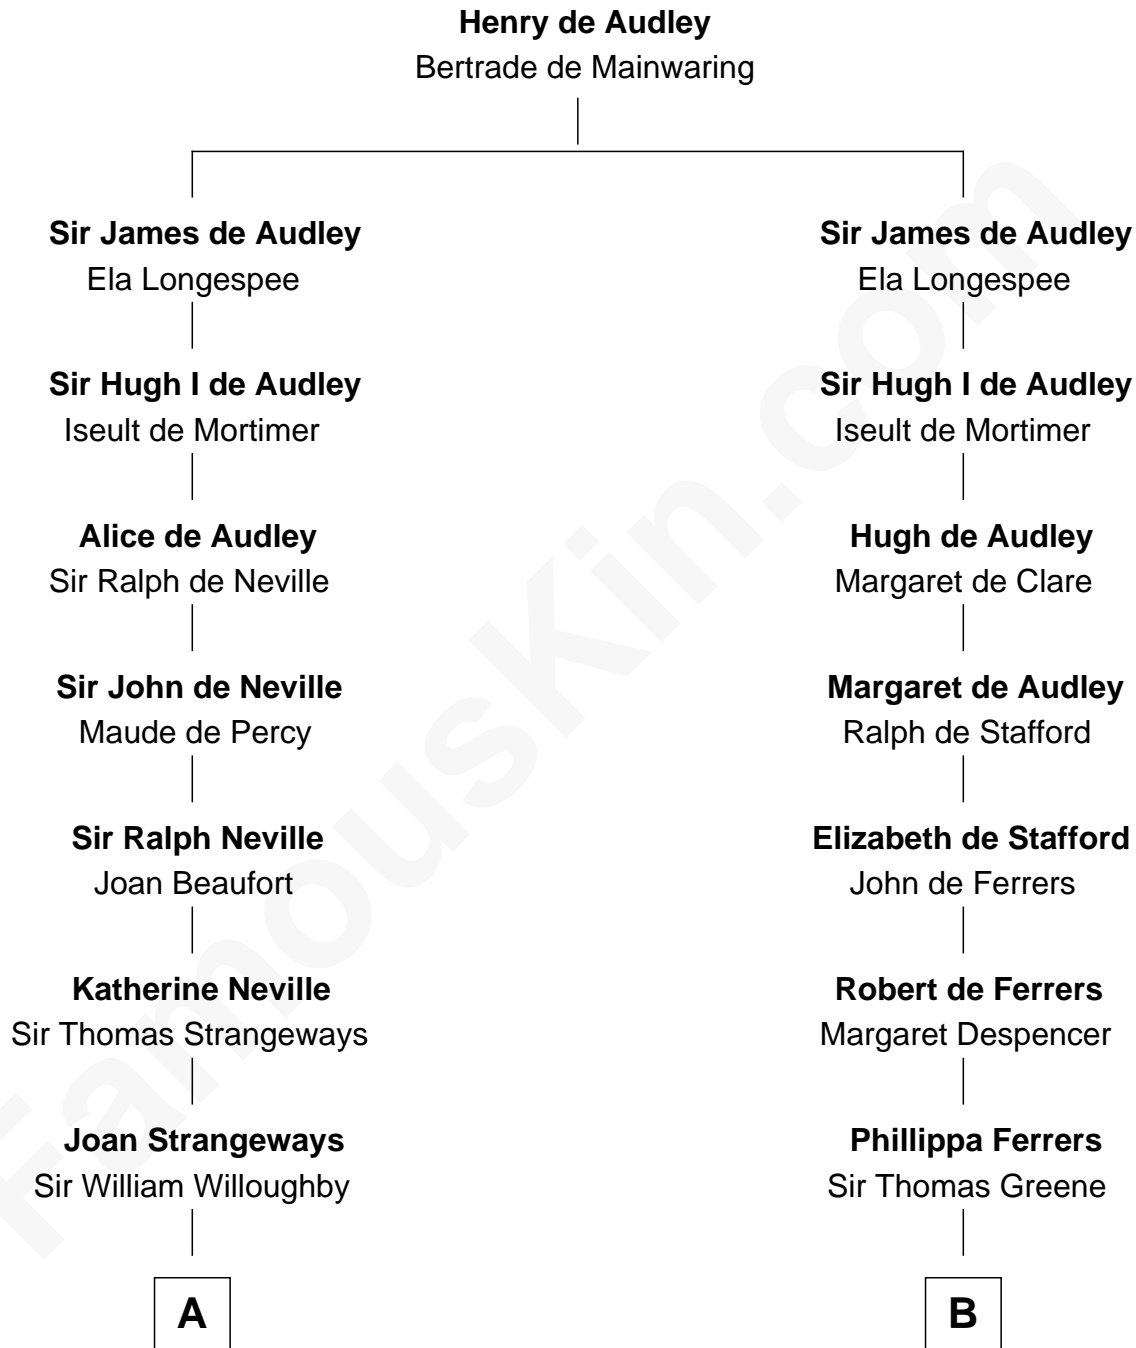

FamousKin.com Relationship Chart of

Dr. H. H. Holmes

Serial Killer aka "Devil in the White City"

20th cousin 1 time removed of

Henry Clay Folger

Founder of Folger Shakespeare Library and Chairman of Standard Oil

Serial Killer Dr. H. H. Holmes

D

Peleg Slocum

Elizabeth Brown

Rebecca Slocum

George Folger

Samuel Brown Folger

Nancy F. Hiller