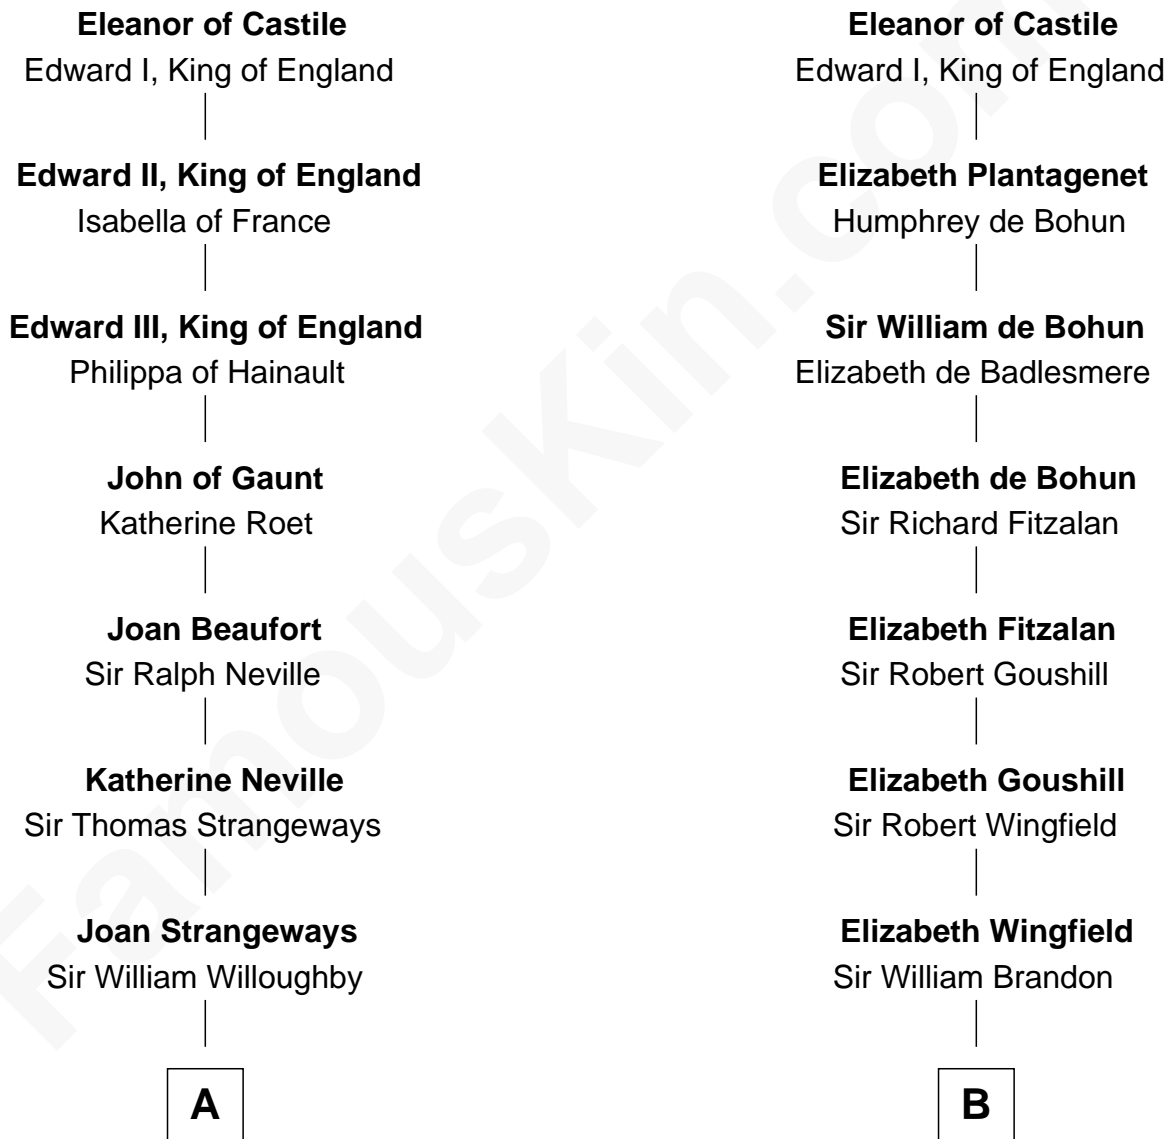

Ferdinand III, King of Castile

Joanna of Ponthieu