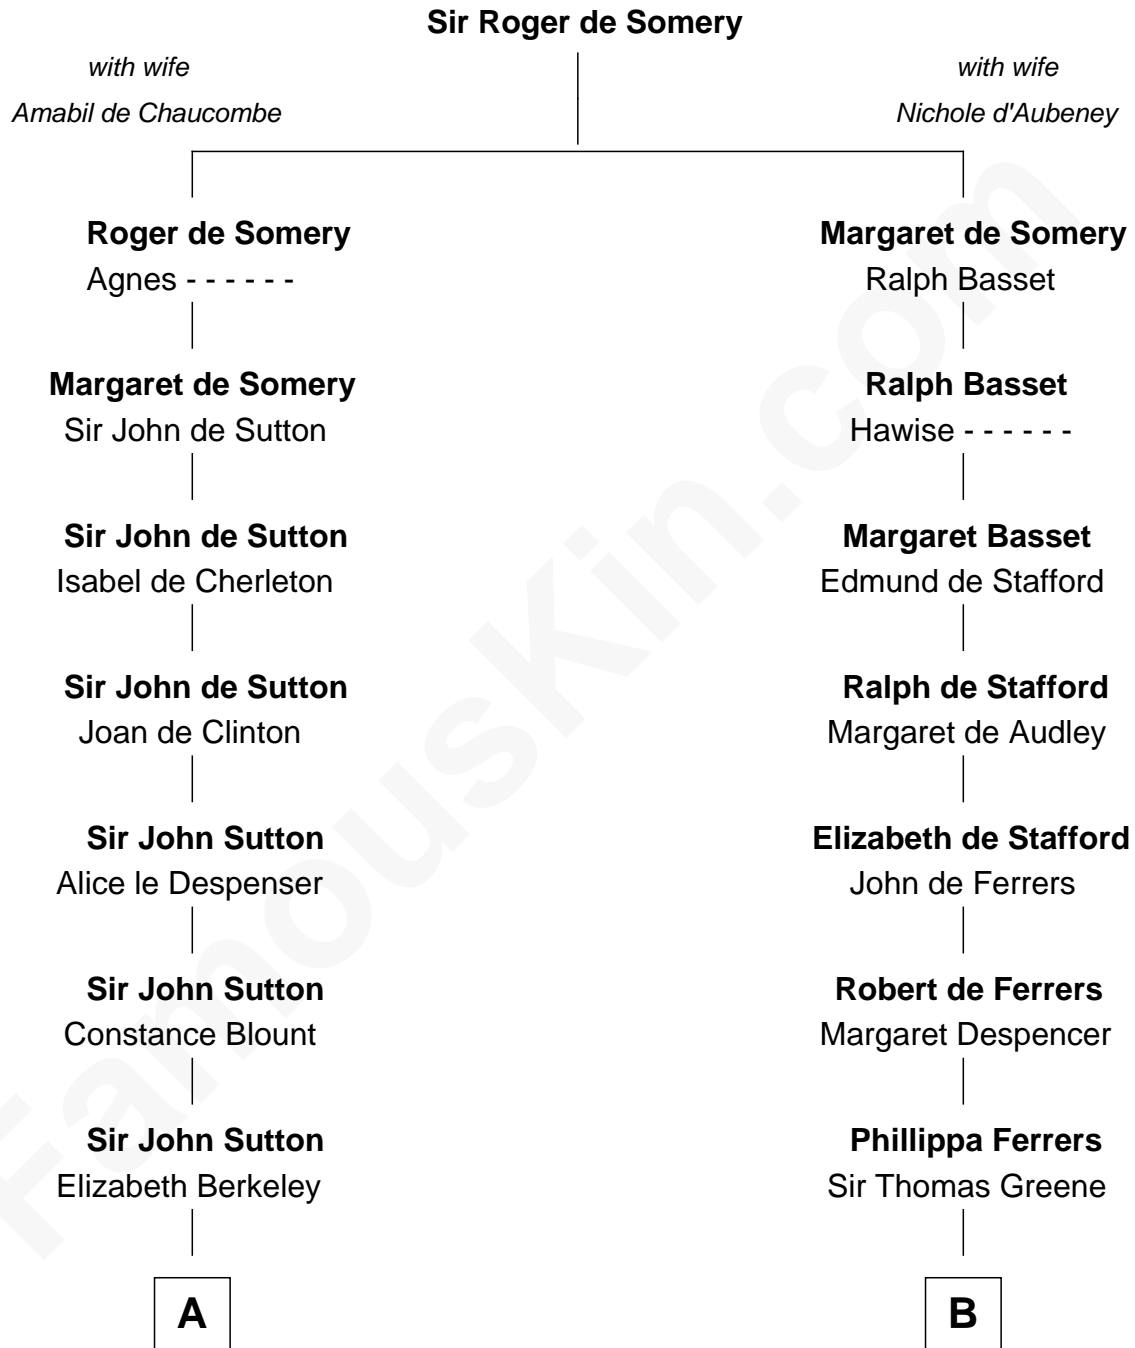

FamousKin.com Relationship Chart of

Dr. H. H. Holmes

Serial Killer aka "Devil in the White City"

20th cousin 1 time removed of

J. A. Folger

Founder of Folger Coffee Company

C

Sarah Smith
Edward Scribner Mudgett

Samuel Mudgett
Mary Morrill

Scribner Mudgett
Nancy Prescott

Levi Horton Mudgett
Theodate Page Price

Dr. H. H. Holmes
Serial Killer Dr. H. H. Holmes

D

Peleg Slocum
Elizabeth Brown

Rebecca Slocum
George Folger