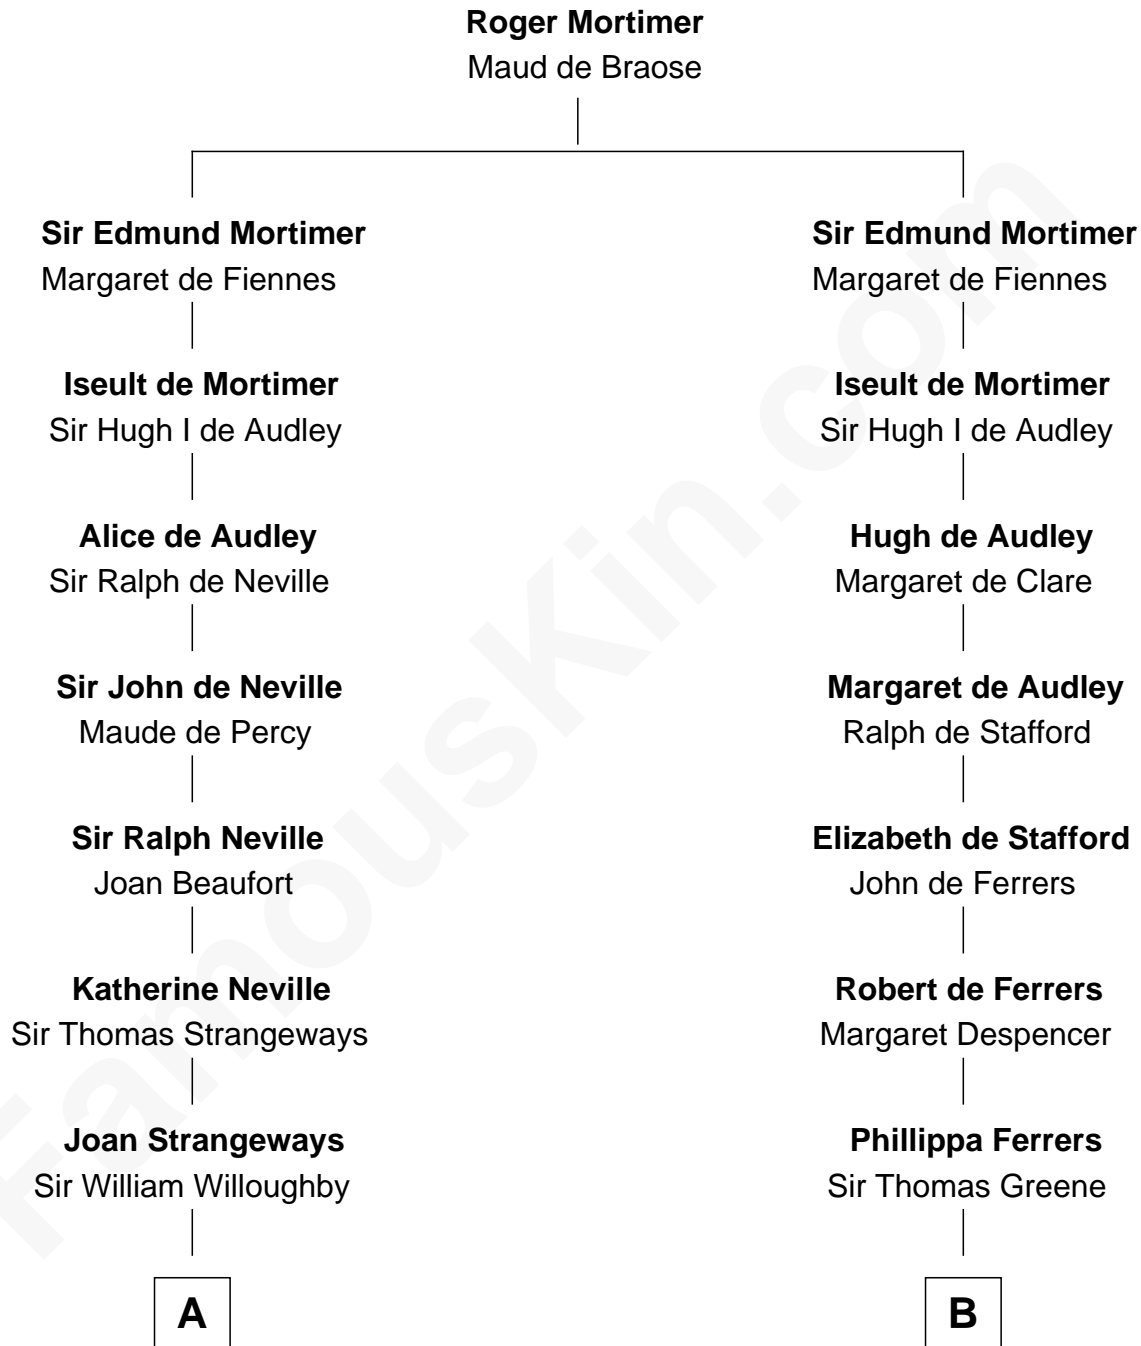

FamousKin.com

Relationship Chart of

Dr. H. H. Holmes

Serial Killer aka "Devil in the White City"

20th cousin of

J. A. Folger

Founder of Folger Coffee Company

C

Samuel Mudgett

Mary Morrill

Scribner Mudgett

Nancy Prescott

Levi Horton Mudgett

Theodate Page Price

Dr. H. H. Holmes

Serial Killer Dr. H. H. Holmes