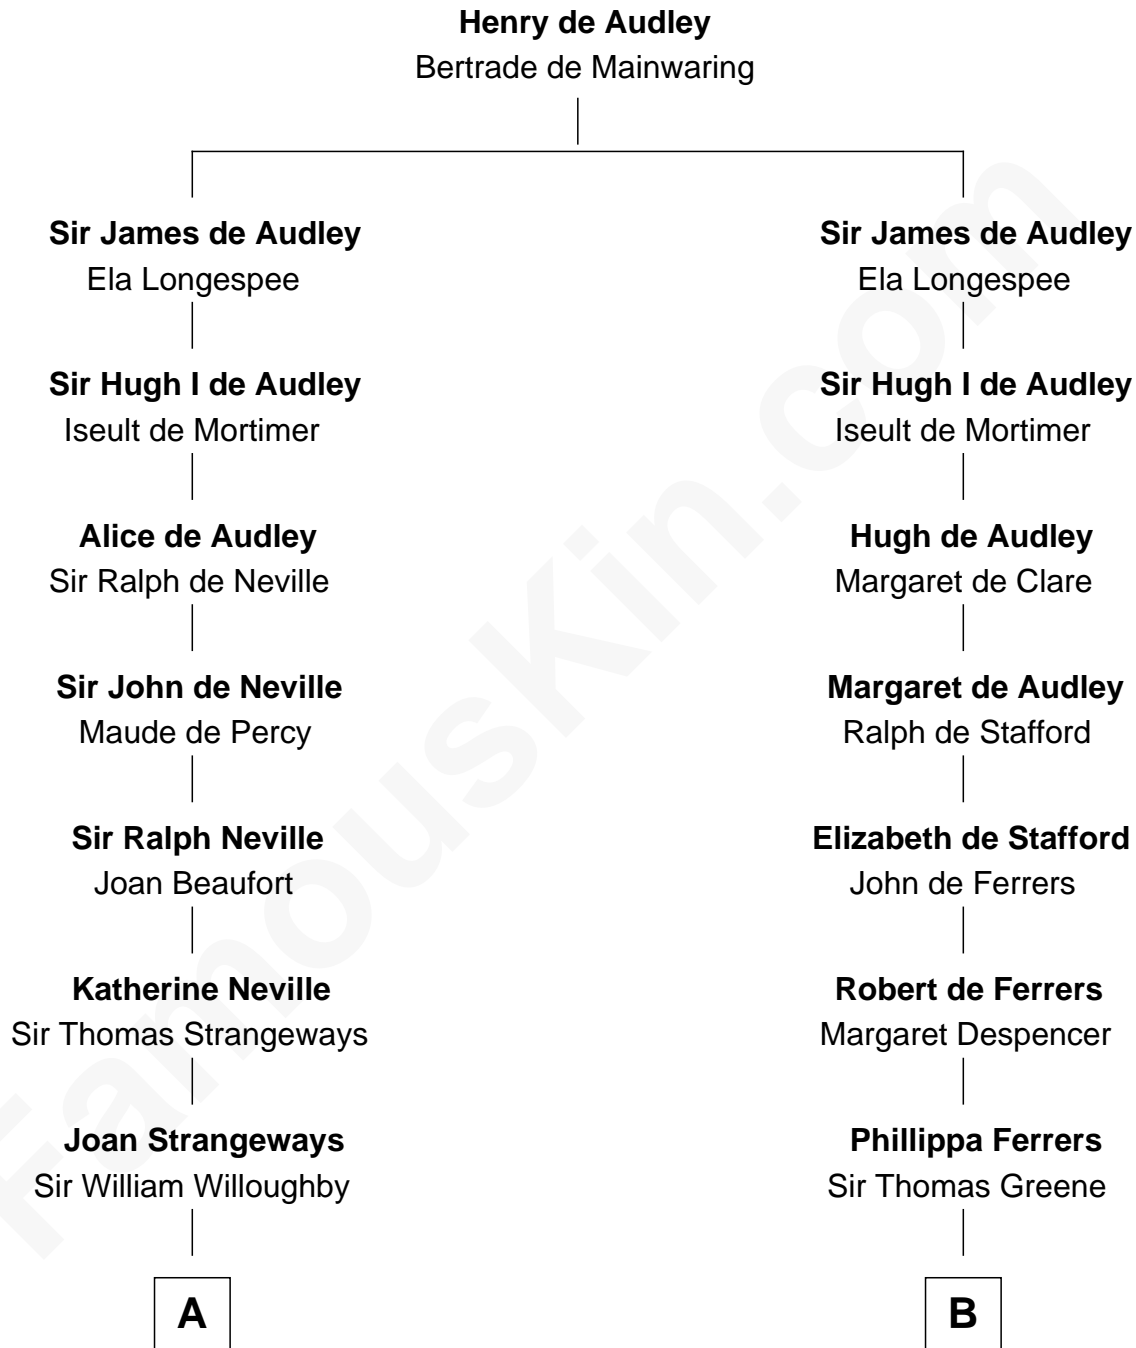

# FamousKin.com Relationship Chart of

**Dr. H. H. Holmes**

*Serial Killer aka "Devil in the White City"*

20th cousin of

**J. A. Folger**

*Founder of Folger Coffee Company*

**C**

**Samuel Mudgett**

Mary Morrill

**Scribner Mudgett**

Nancy Prescott

**Levi Horton Mudgett**

Theodate Page Price

**Dr. H. H. Holmes**

*Serial Killer Dr. H. H. Holmes*

**D**