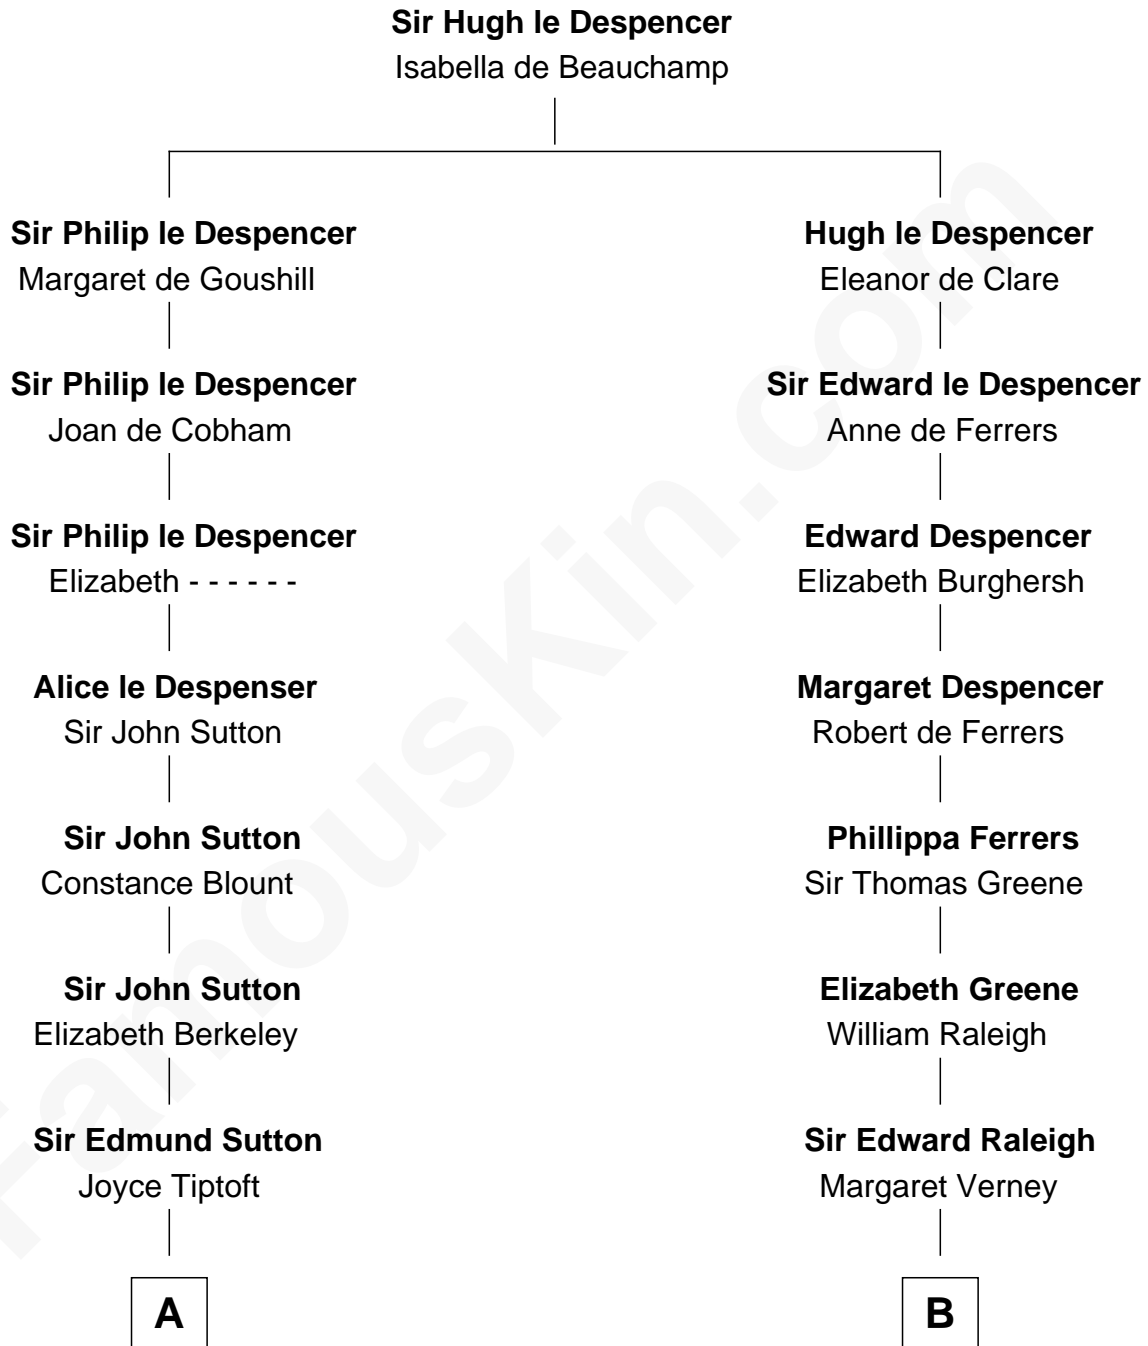

FamousKin.com

Relationship Chart of

Dr. H. H. Holmes

Serial Killer aka "Devil in the White City"

18th cousin 2 times removed of

J. A. Folger

Founder of Folger Coffee Company

C

Samuel Mudgett

Mary Morrill

Scribner Mudgett

Nancy Prescott

Levi Horton Mudgett

Theodate Page Price

Dr. H. H. Holmes

Serial Killer Dr. H. H. Holmes